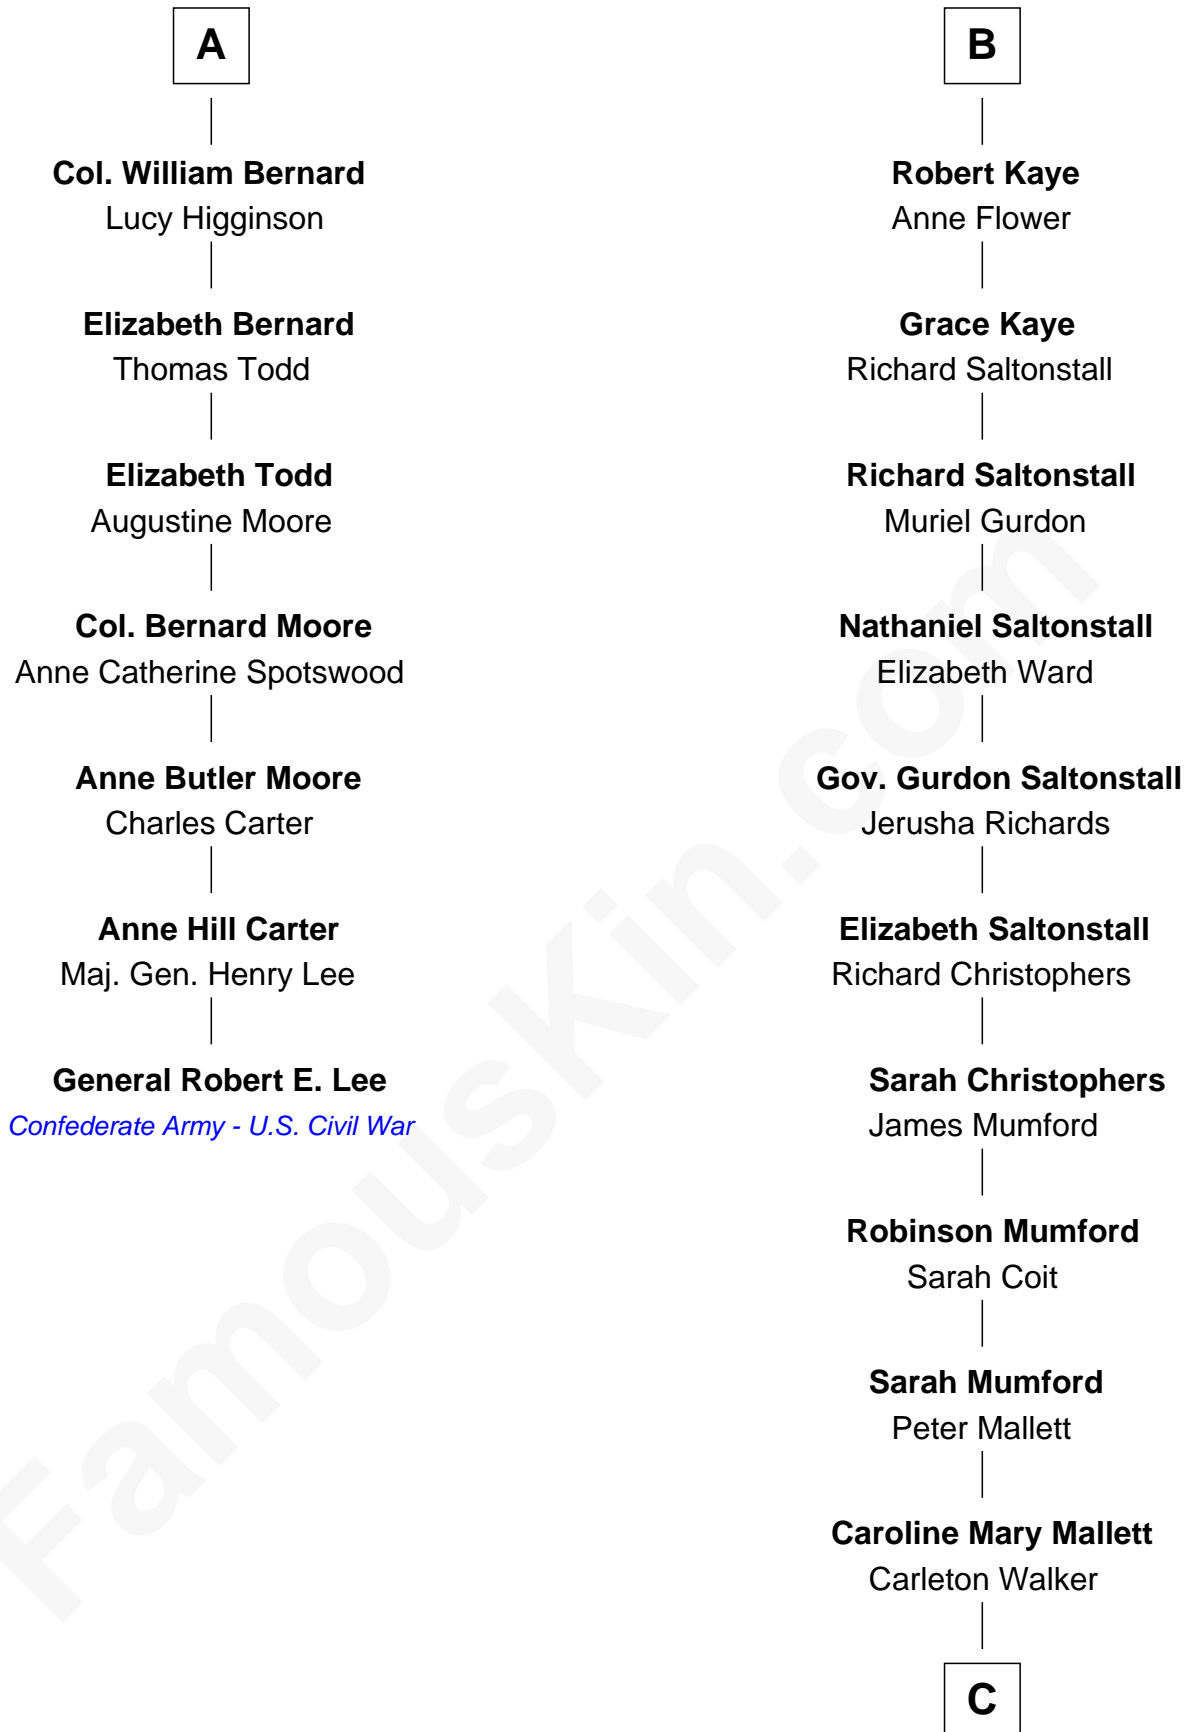

# FamousKin.com Relationship Chart of

**General Robert E. Lee**

*Confederate Army - U.S. Civil War*

13th cousin 8 times removed of

**Carly Fiorina**

*CEO of Hewlett-Packard*

**Margaret de Stafford**

Sir Ralph Neville

C

**Margaret Isabella Walker**

Heinrich Weber

**John Walker Weber**

Maude Graves

**Cara Carleton Weber**

Harold Marvin Sneed

**Joseph Tyree Sneed**