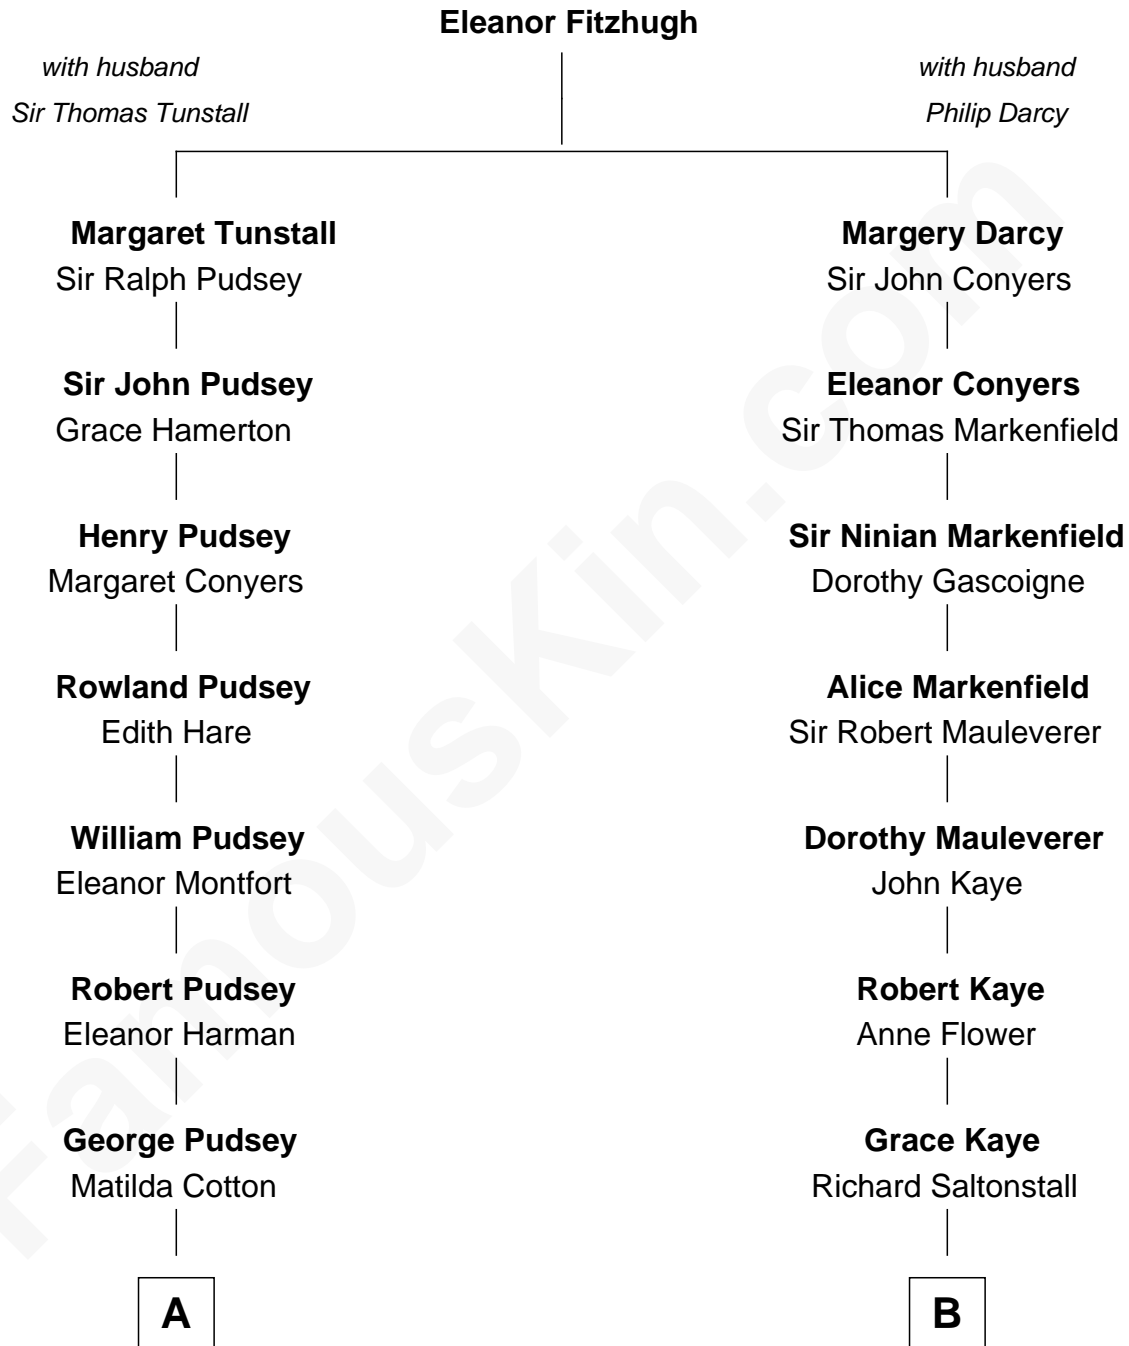

FamousKin.com Relationship Chart of

General Robert E. Lee

Confederate Army - U.S. Civil War

14th cousin 5 times removed of

Carly Fiorina

CEO of Hewlett-Packard

C

Cara Carleton Weber

Harold Marvin Sneed

Joseph Tyree Sneed

Madelon Montross Juergens

Carly Fiorina

CEO of Hewlett-Packard

FamousKin.com