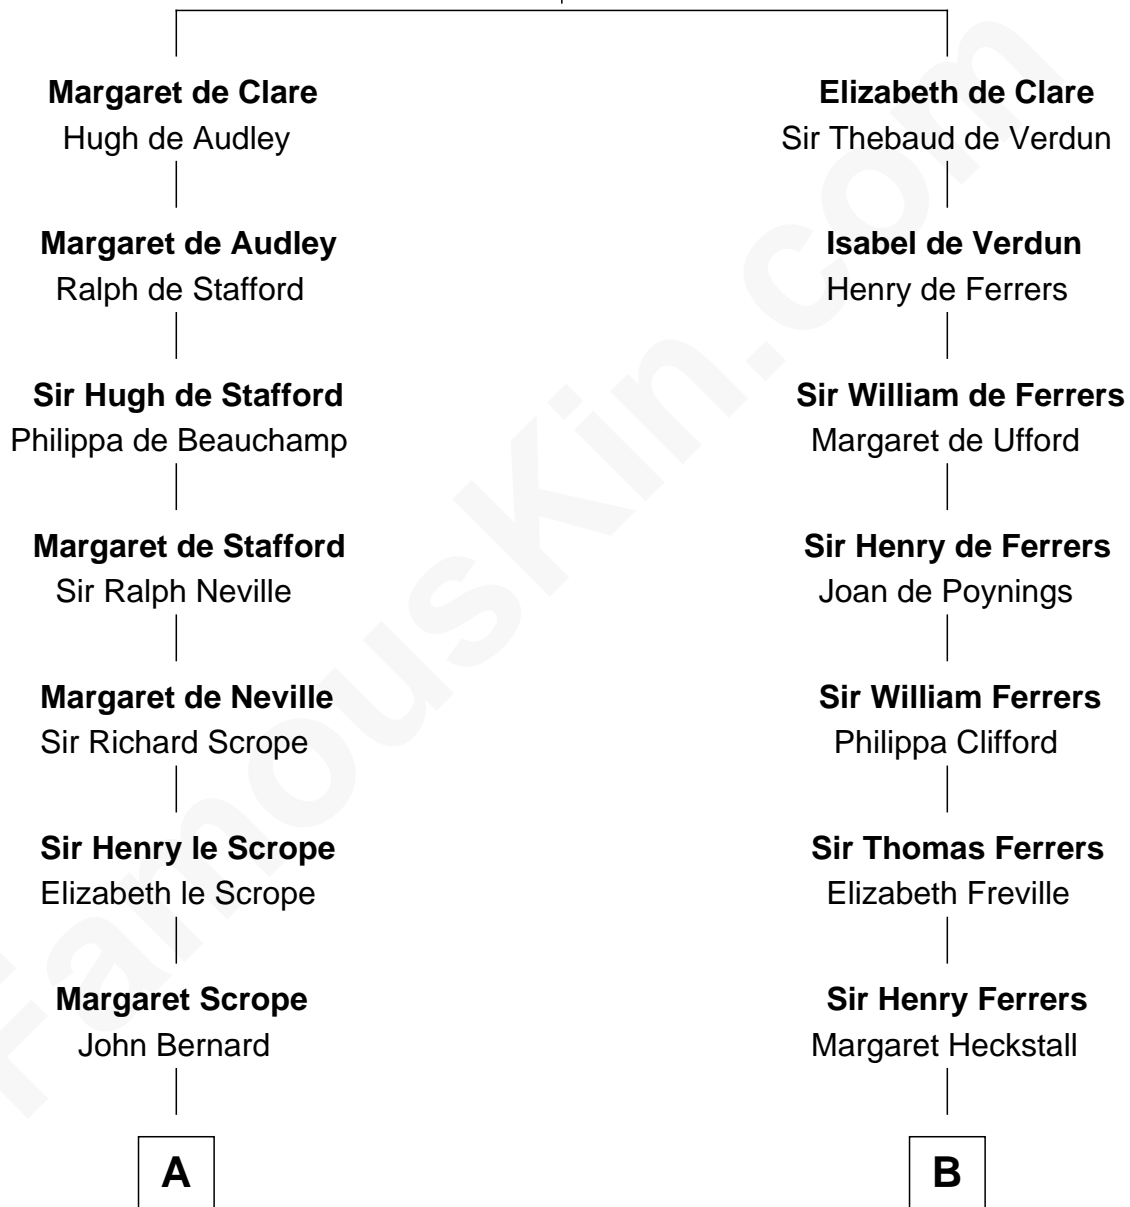

FamousKin.com Relationship Chart of

General Robert E. Lee

Confederate Army - U.S. Civil War

17th cousin 4 times removed of

John McCain

U.S. Senator from Arizona

Sir Gilbert de Clare

Joan of Acre

C

Eliza Geddy Fenner

James Vaulx

James Junius Vaulx

Margaret Garside

Katherine Davey Vaulx

Adm. John Sidney McCain

Adm. John Sidney McCain

Roberta Wright

John McCain

U.S. Senator from Arizona

FamousKin.com