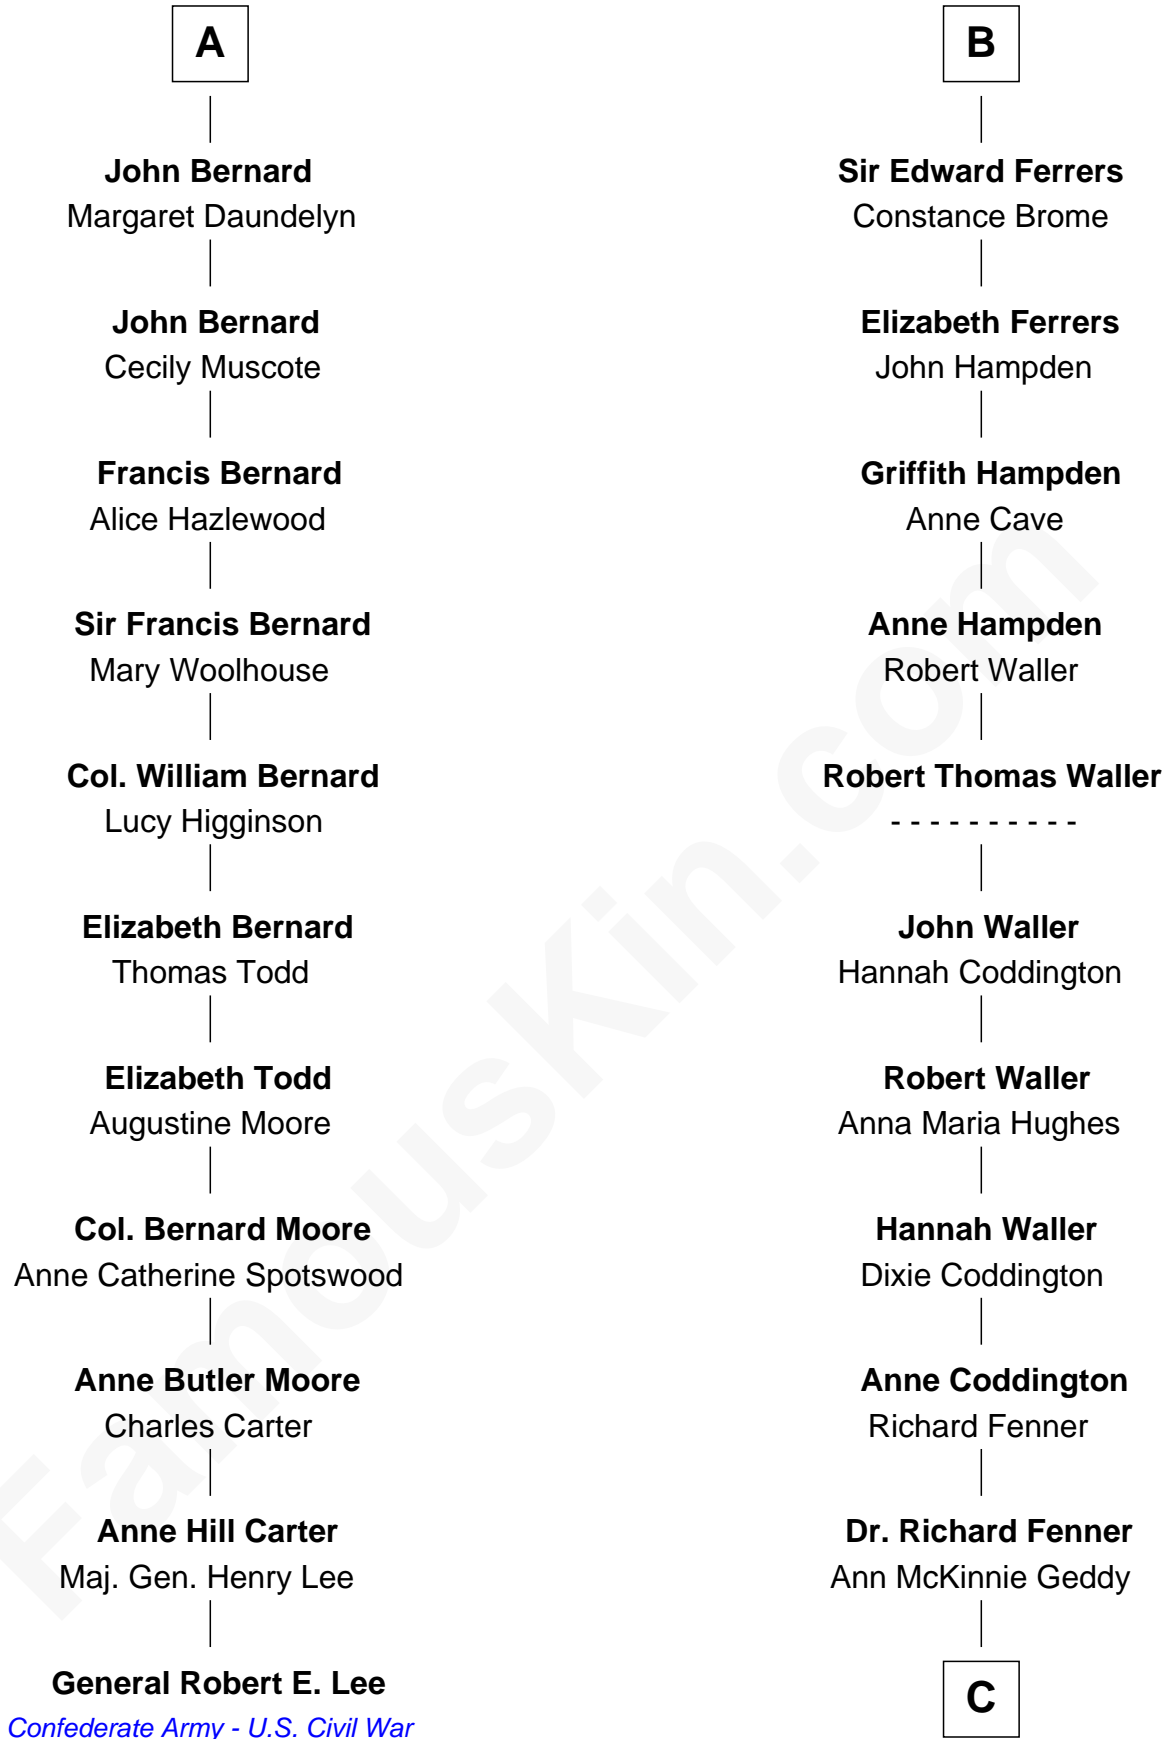

FamousKin.com Relationship Chart of

General Robert E. Lee

Confederate Army - U.S. Civil War

17th cousin 4 times removed of

John McCain

U.S. Senator from Arizona

Sir Gilbert de Clare

Joan of Acre

C

Eliza Geddy Fenner

James Vaulx

James Junius Vaulx

Margaret Garside

Katherine Davey Vaulx

Adm. John Sidney McCain

Adm. John Sidney McCain

Roberta Wright

John McCain

U.S. Senator from Arizona

FamousKin.com