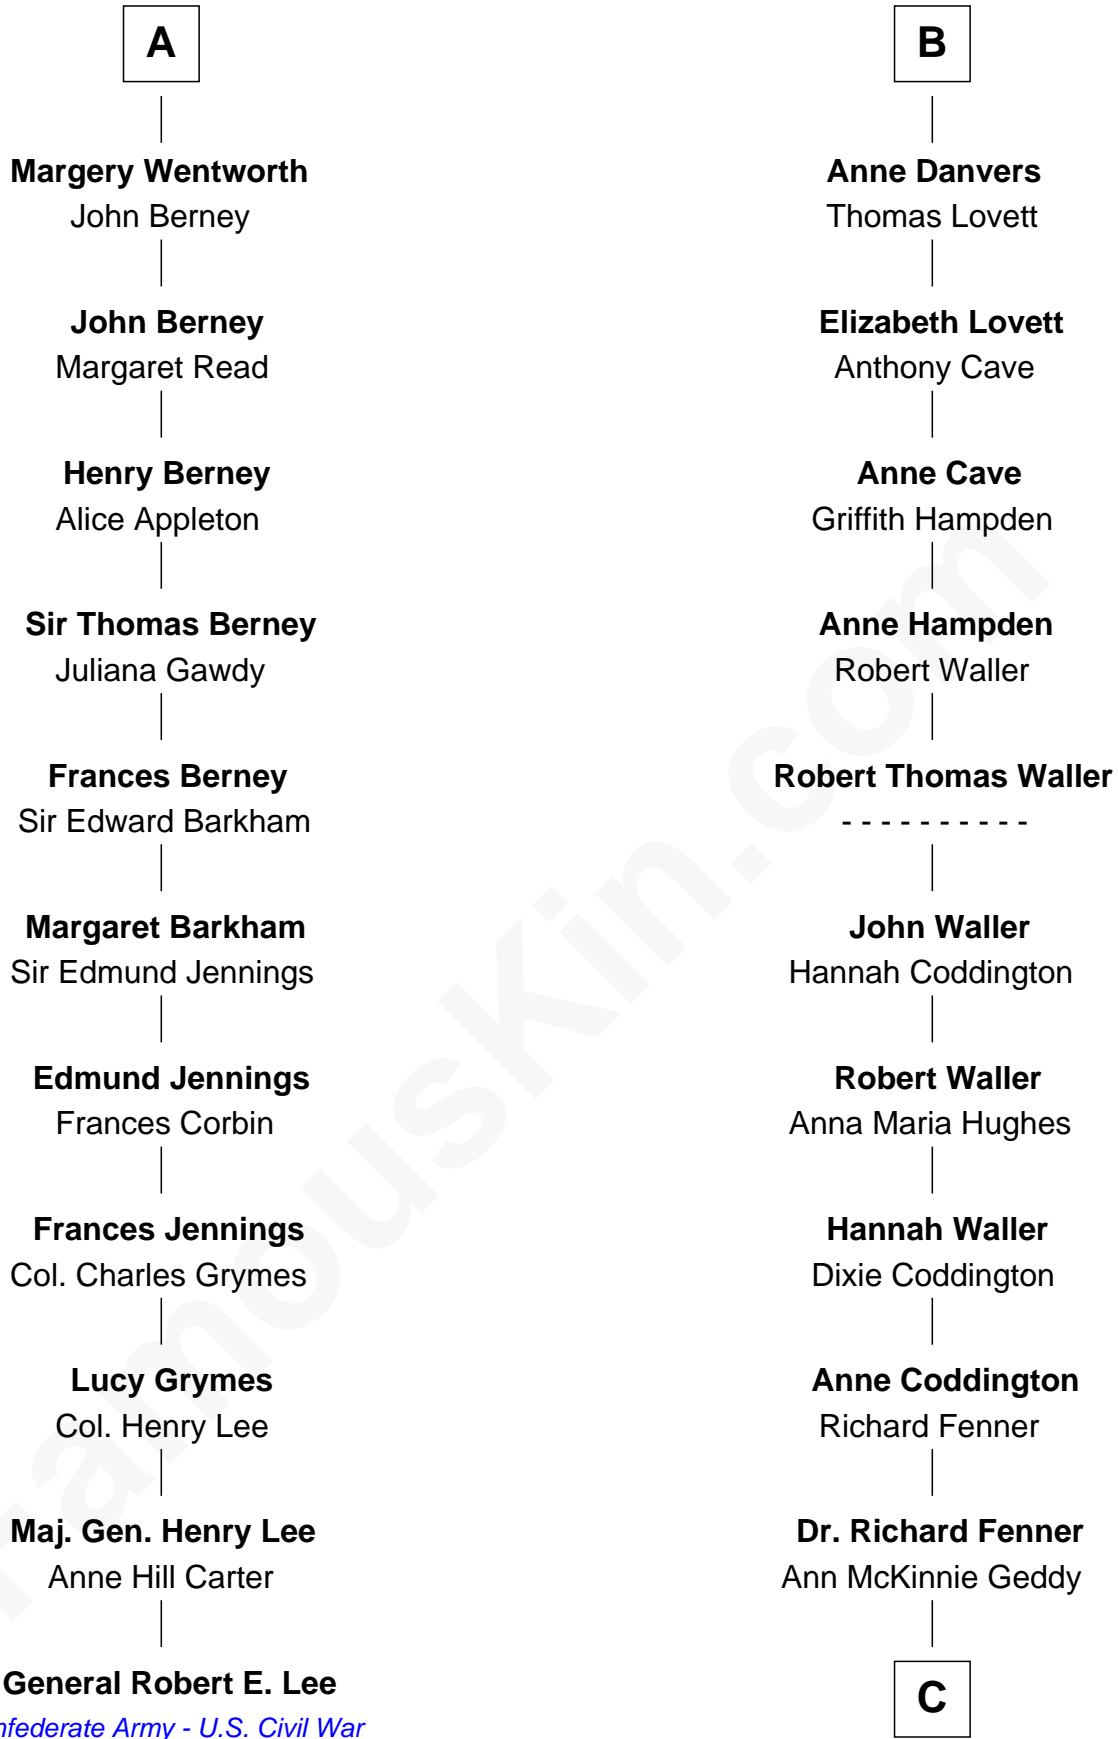

FamousKin.com Relationship Chart of

General Robert E. Lee

Confederate Army - U.S. Civil War

17th cousin 4 times removed of

John McCain

U.S. Senator from Arizona

Sir William de Montagu

Elizabeth de Montfort

William de Montagu
Katherine de Grandison

Sibyl de Montagu
Sir Edmund Fitzalan

Philippe Fitzalan
Sir Richard Sergeaux

Elizabeth Sergeaux
Sir William Marney

Emma Marney
Sir Thomas Tyrrell

Humphrey Tyrrell
Isabel Helion

Anne Tyrrell
Sir Roger Wentworth

A

Hawise de Montagu
Sir Roger de Bavent

Joan de Bavent
Sir John Dauntsey

John Dauntsey
Elizabeth Beverley

Joan Dauntsey
Sir John Stradling

Edmund Stradling
Elizabeth Arundell

John Stradling
Alice Langford

Anne Stradling
Sir John Danvers

B

C

Eliza Geddy Fenner

James Vaulx

James Junius Vaulx

Margaret Garside