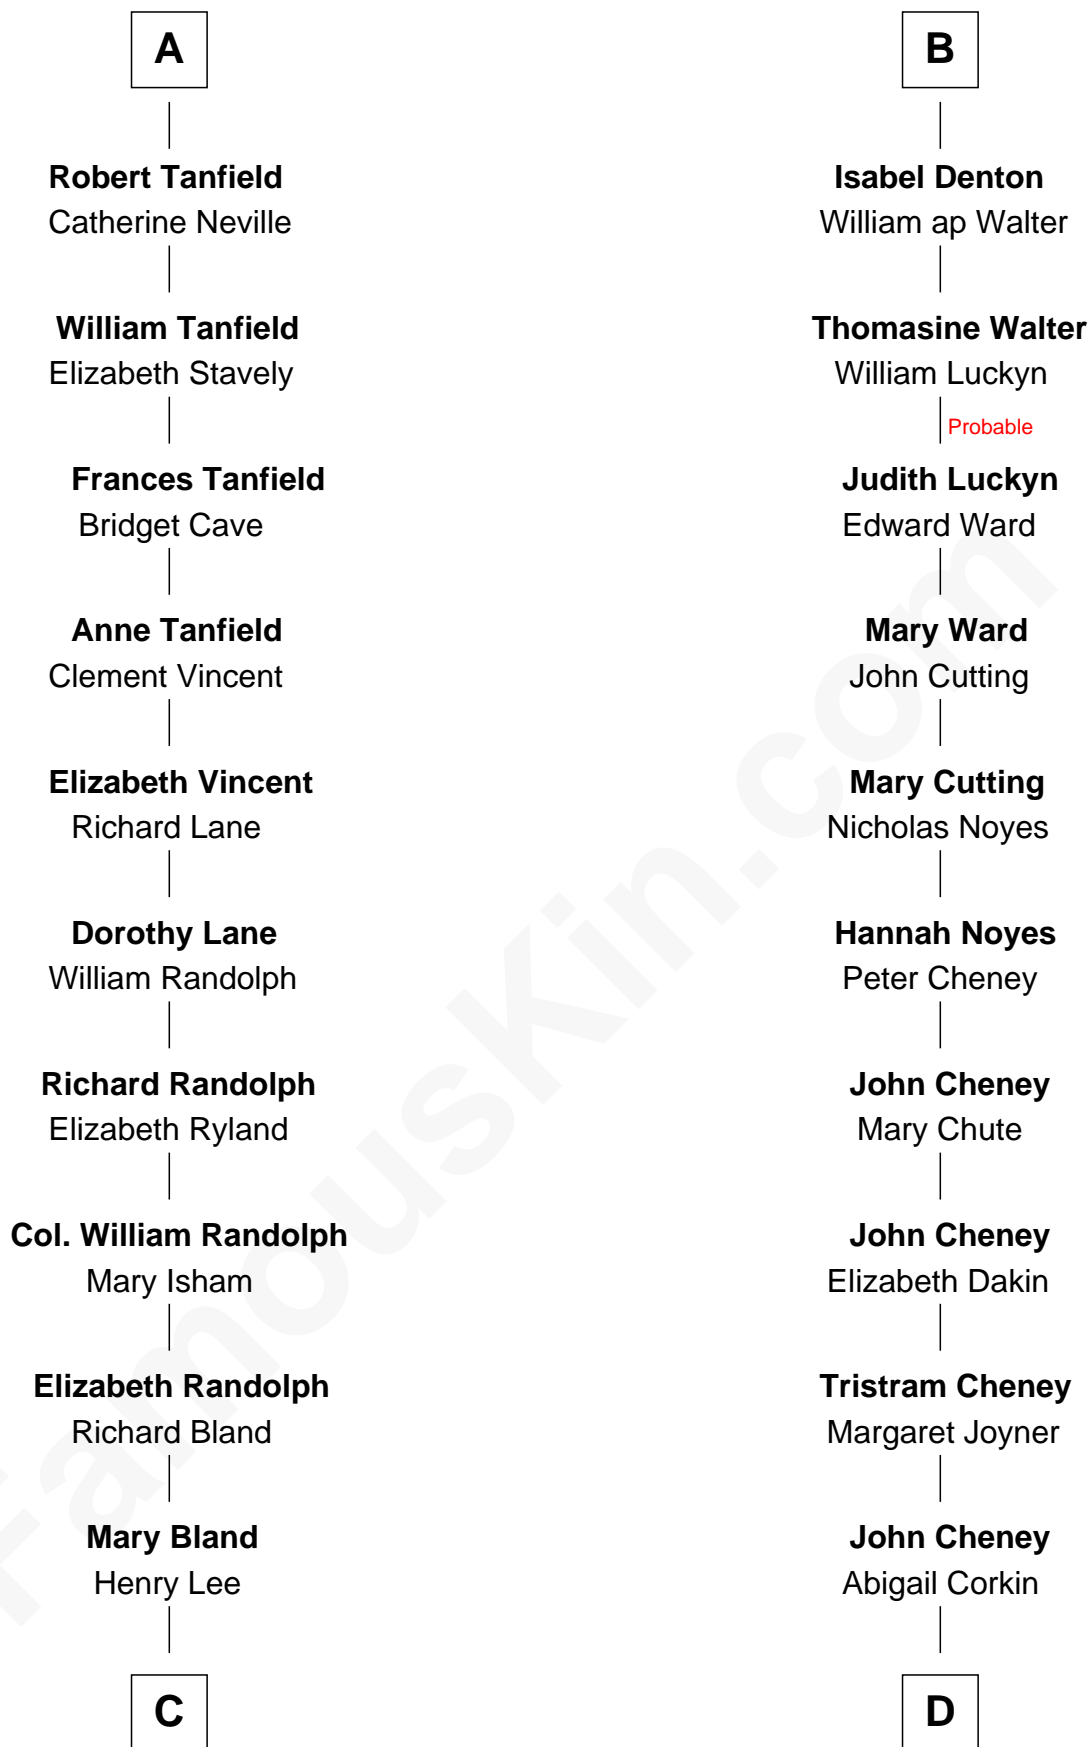

FamousKin.com Relationship Chart of

General Robert E. Lee

Confederate Army - U.S. Civil War

19th cousin 2 times removed of

Carole Lombard

Movie Actress

Sir Nicholas Audley

Joan Martin

C

Col. Henry Lee

Lucy Grymes

Maj. Gen. Henry Lee

Anne Hill Carter

General Robert E. Lee

Confederate Army - U.S. Civil War

D

Roswell Cheney

Abigail Willard

James Cheney

Nancy B. Evans

Alice S. Cheney

Charles S. Knight

Elizabeth Jayne Knight

Frederick Christian Peters