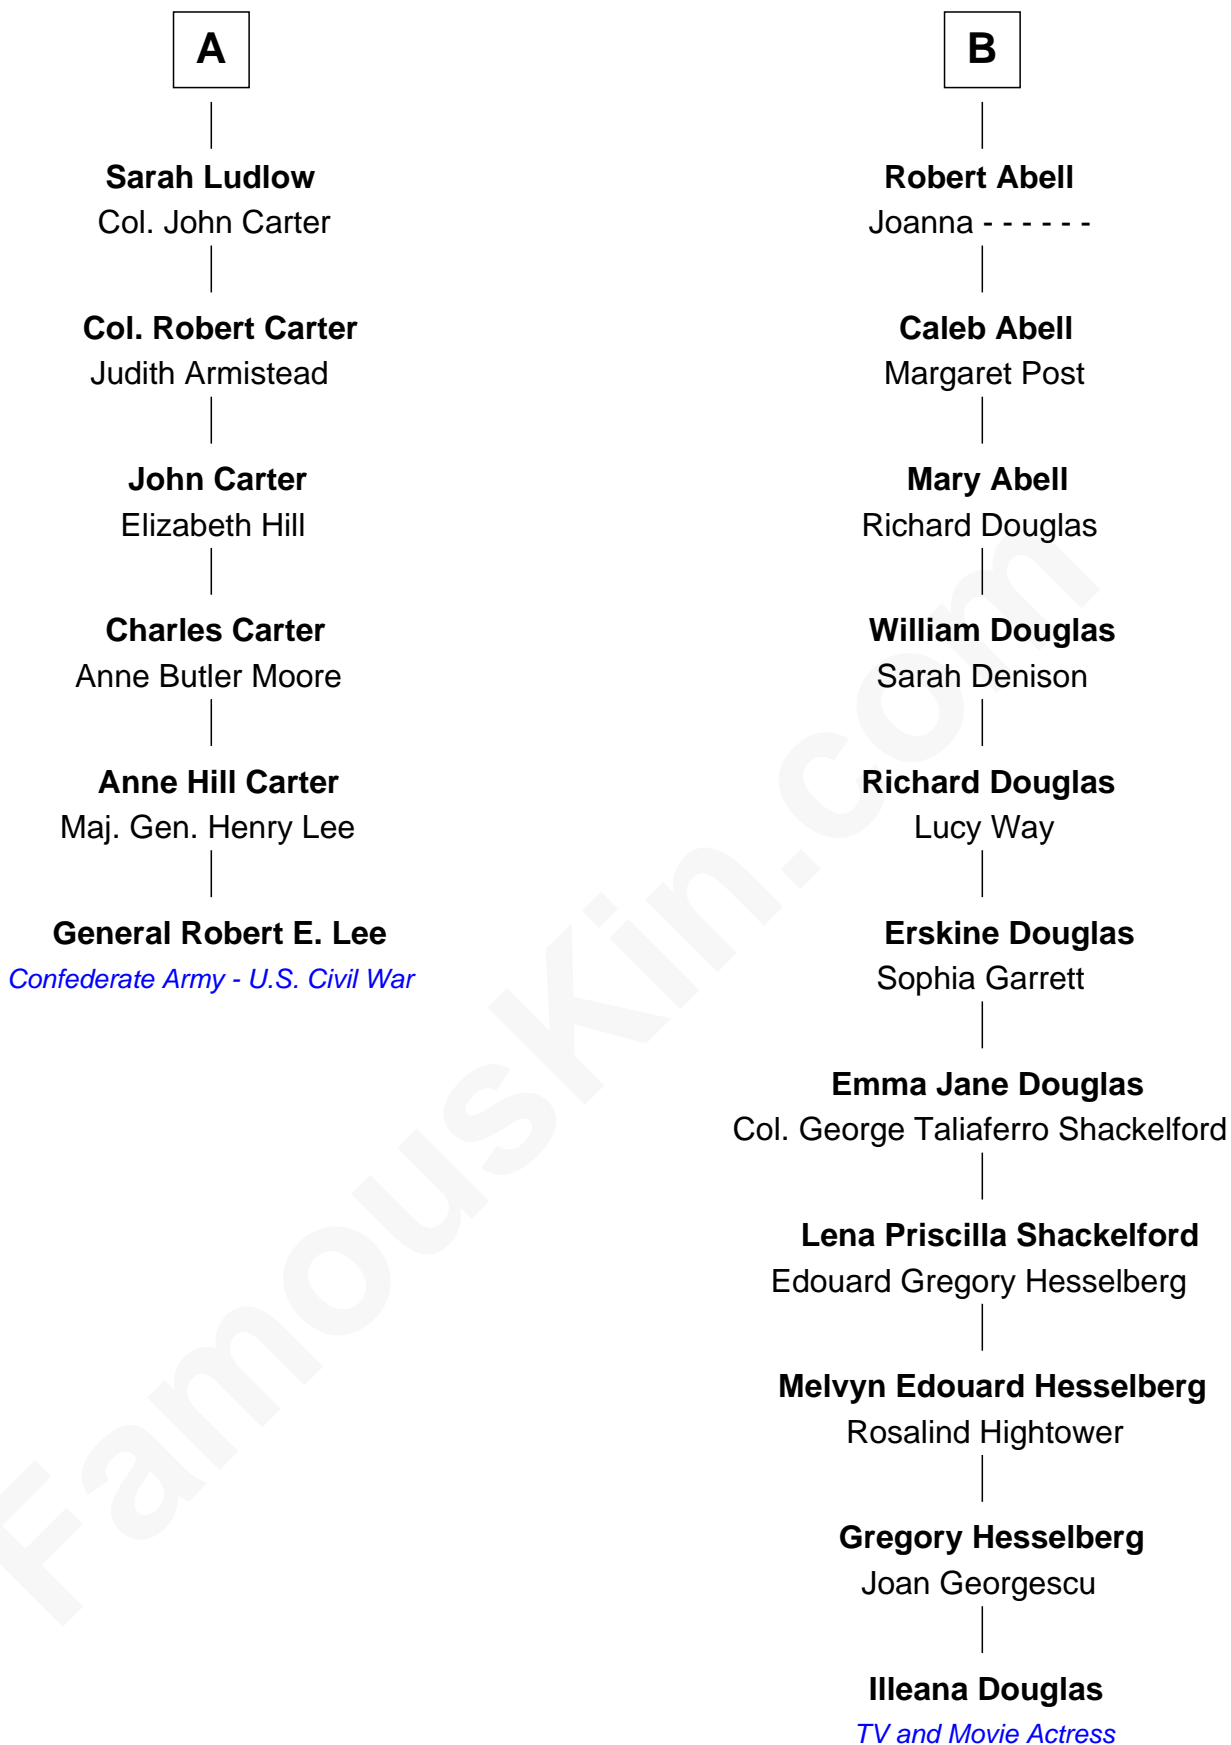

# FamousKin.com Relationship Chart of

**General Robert E. Lee**

*Confederate Army - U.S. Civil War*

12th cousin 5 times removed of

**Illeana Douglas**

*TV and Movie Actress*

Illeana Douglas photo by [Lan Bui](#) (CC BY-SA 2.0)