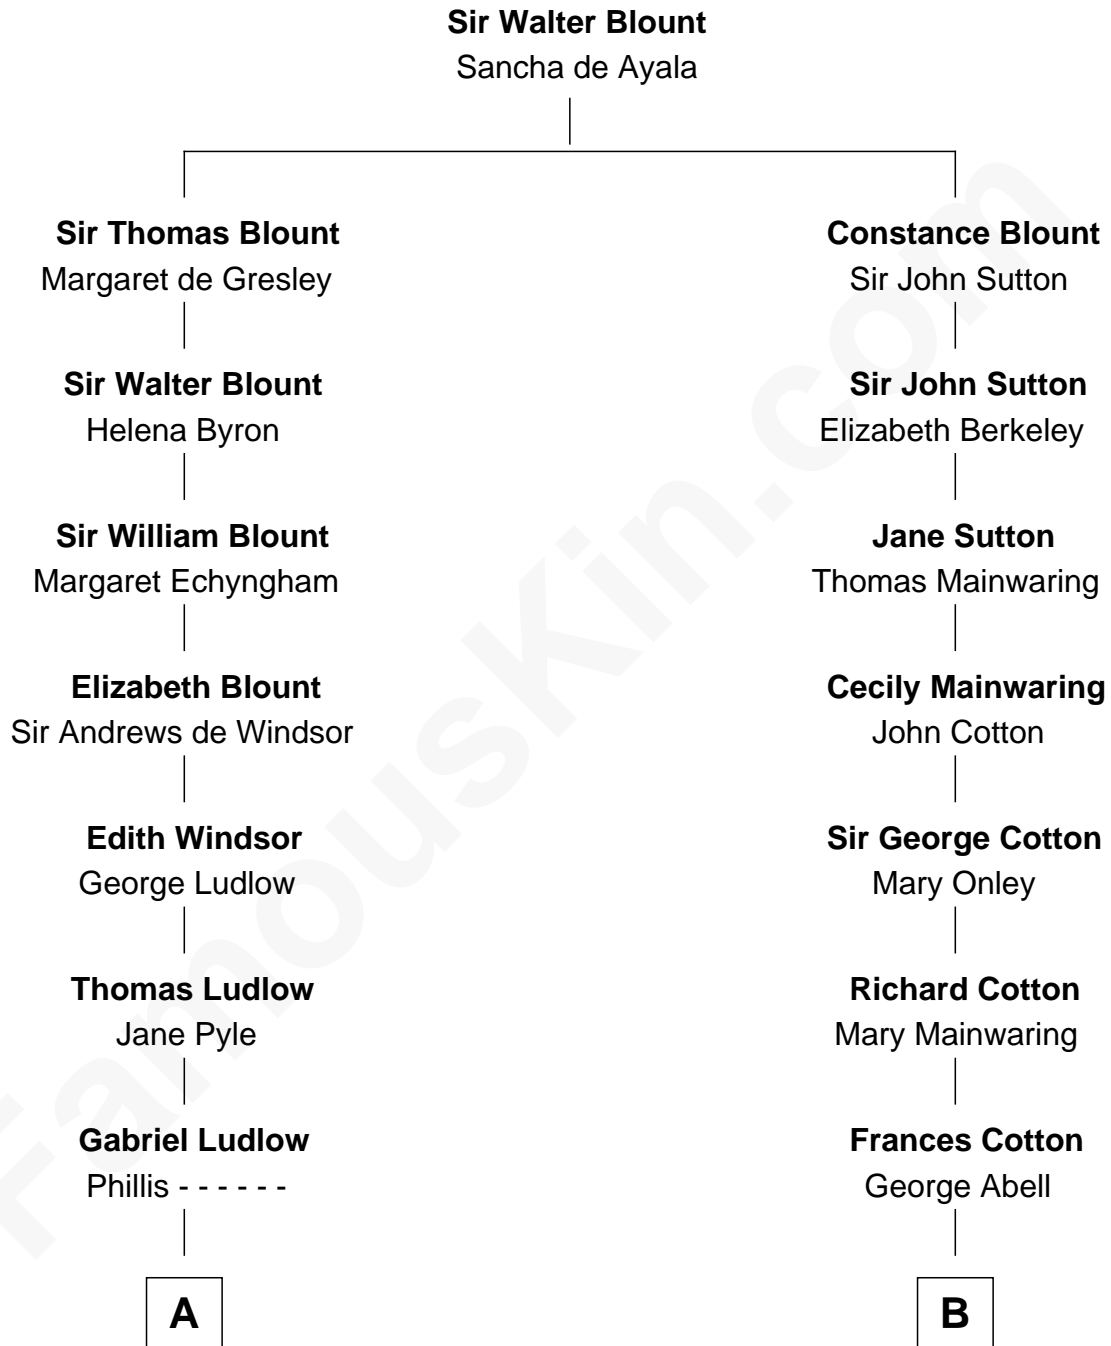

# FamousKin.com Relationship Chart of

**General Robert E. Lee**

*Confederate Army - U.S. Civil War*

12th cousin 5 times removed of

**Illeana Douglas**

*TV and Movie Actress*

Illeana Douglas photo by [Lan Bui](#) (CC BY-SA 2.0)