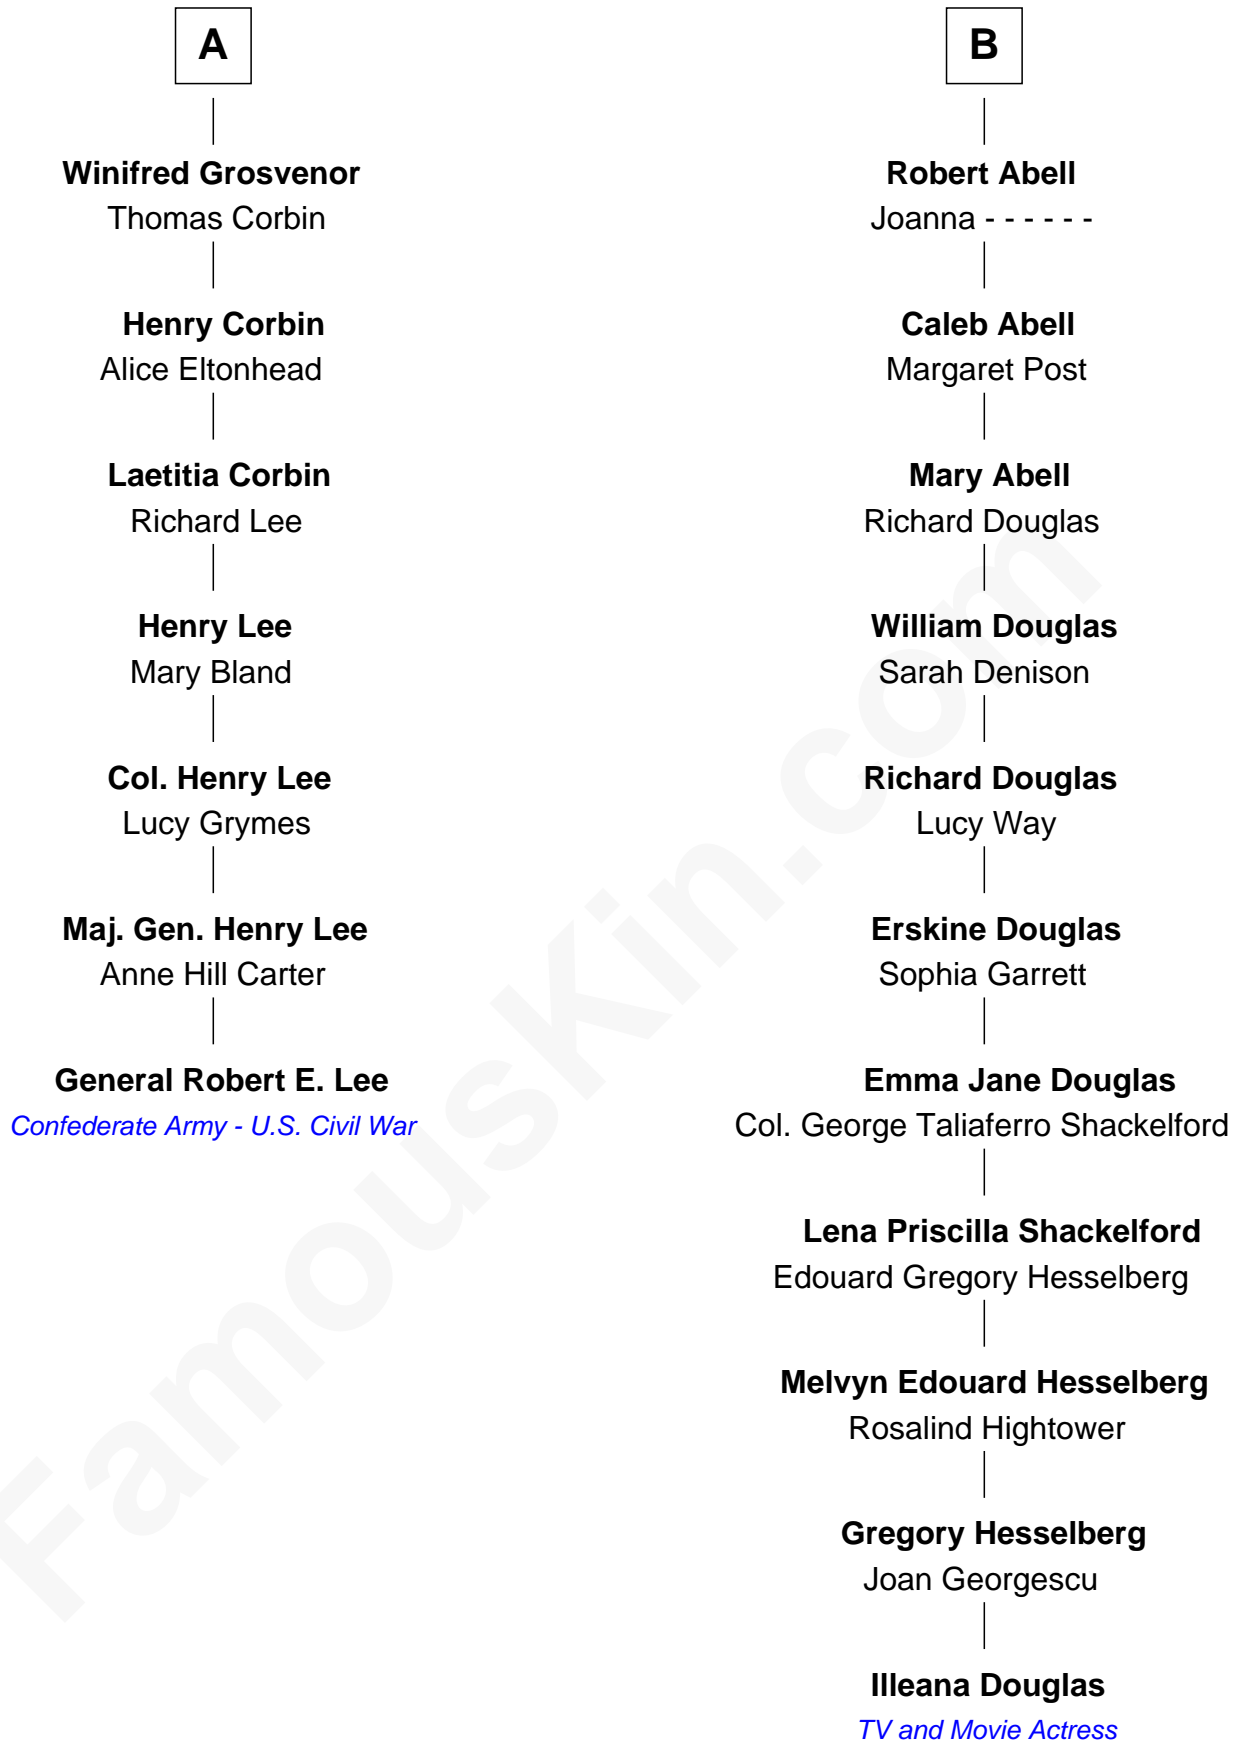

FamousKin.com Relationship Chart of

General Robert E. Lee

Confederate Army - U.S. Civil War

13th cousin 4 times removed of

Illeana Douglas

TV and Movie Actress

Sir Robert Corbet

Margaret - - - - -

Illeana Douglas photo by [Lan Bui](#) (CC BY-SA 2.0)