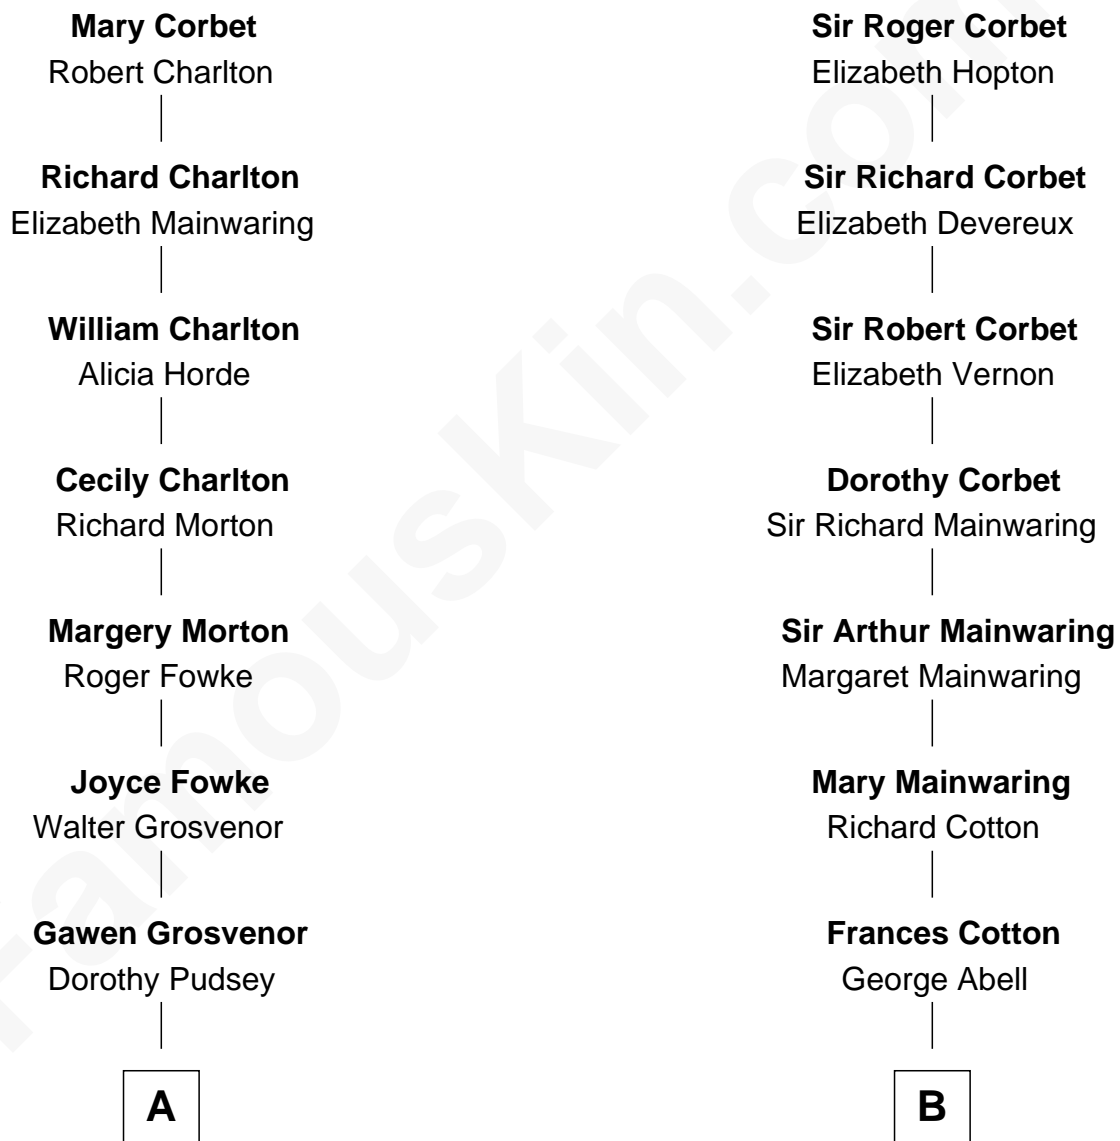

FamousKin.com Relationship Chart of

General Robert E. Lee

Confederate Army - U.S. Civil War

13th cousin 4 times removed of

Illeana Douglas

TV and Movie Actress

Sir Robert Corbet

Margaret - - - - -

Illeana Douglas photo by [Lan Bui](#) (CC BY-SA 2.0)