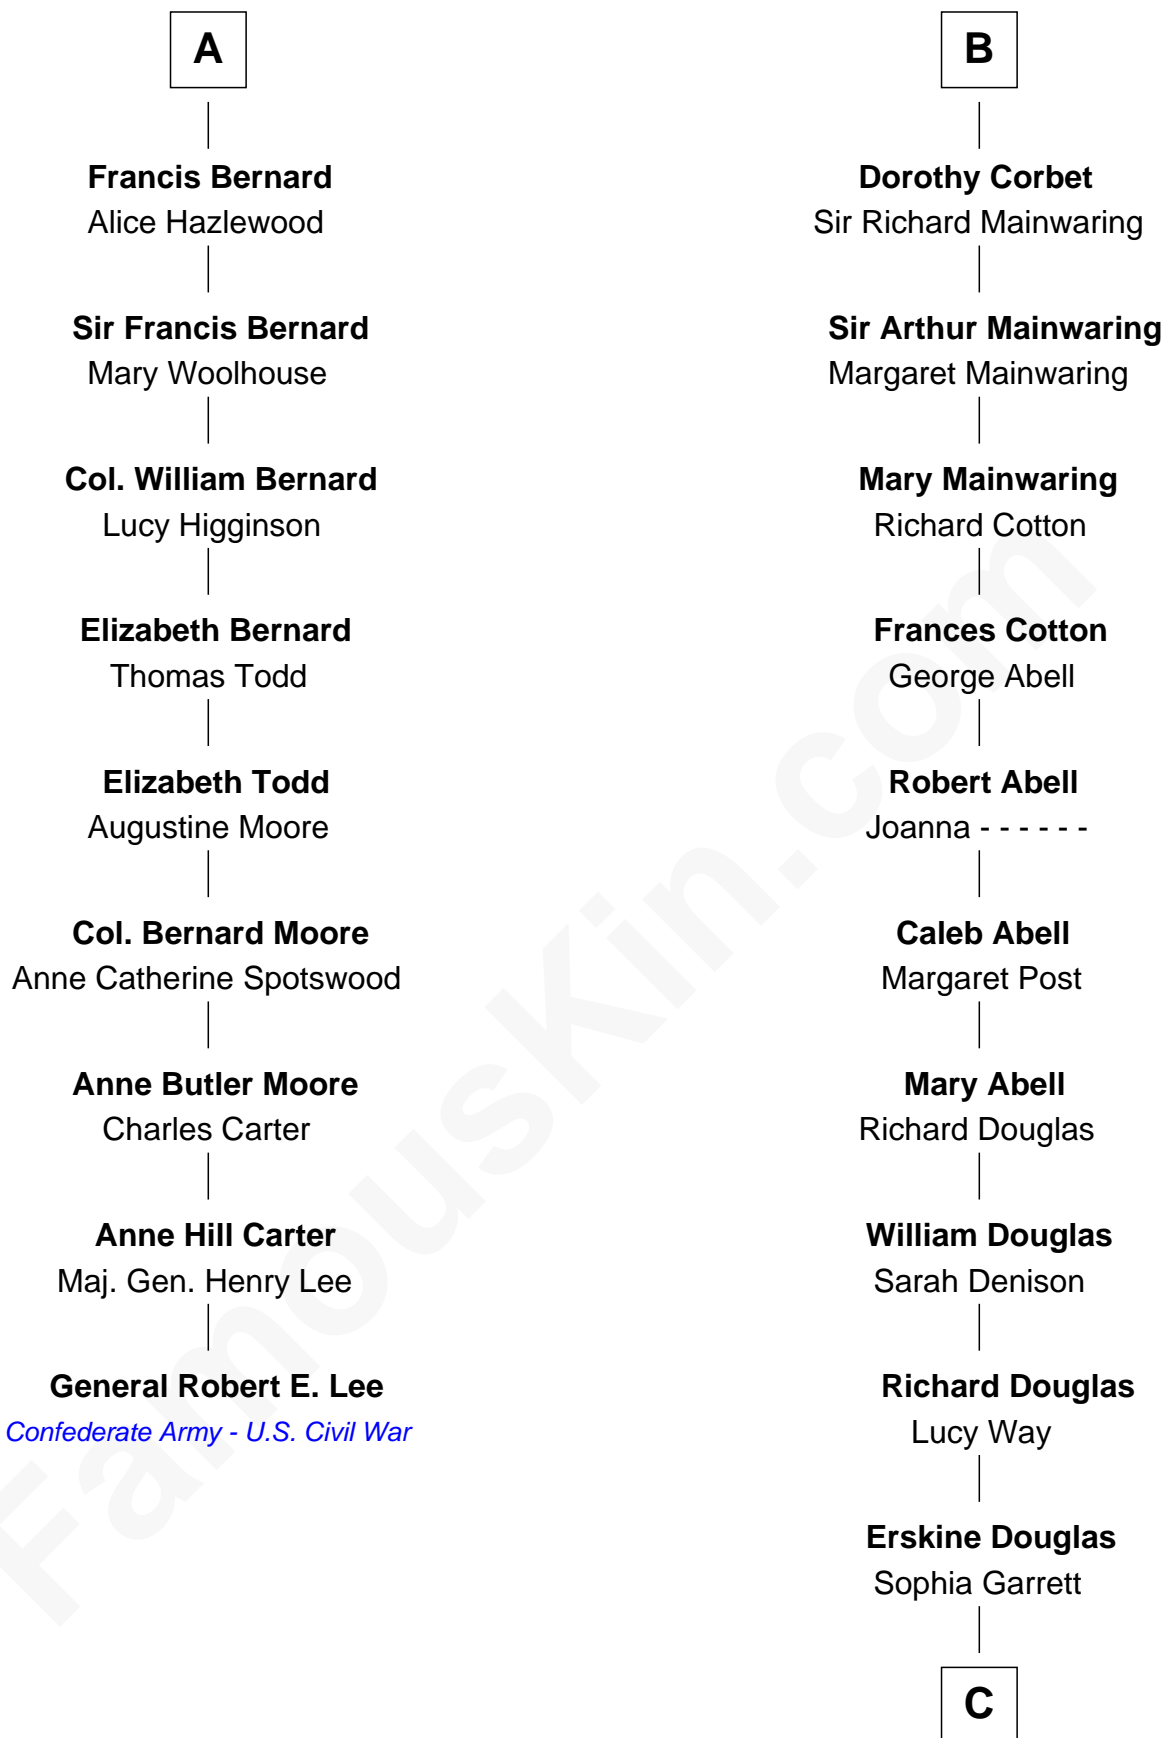

FamousKin.com Relationship Chart of

General Robert E. Lee

Confederate Army - U.S. Civil War

15th cousin 6 times removed of

Illeana Douglas

TV and Movie Actress

Margaret de Audley

Ralph de Stafford

C

Emma Jane Douglas

Col. George Taliaferro Shackelford

Lena Priscilla Shackelford

Edouard Gregory Hesselberg

Melvyn Edouard Hesselberg

Rosalind Hightower

Gregory Hesselberg