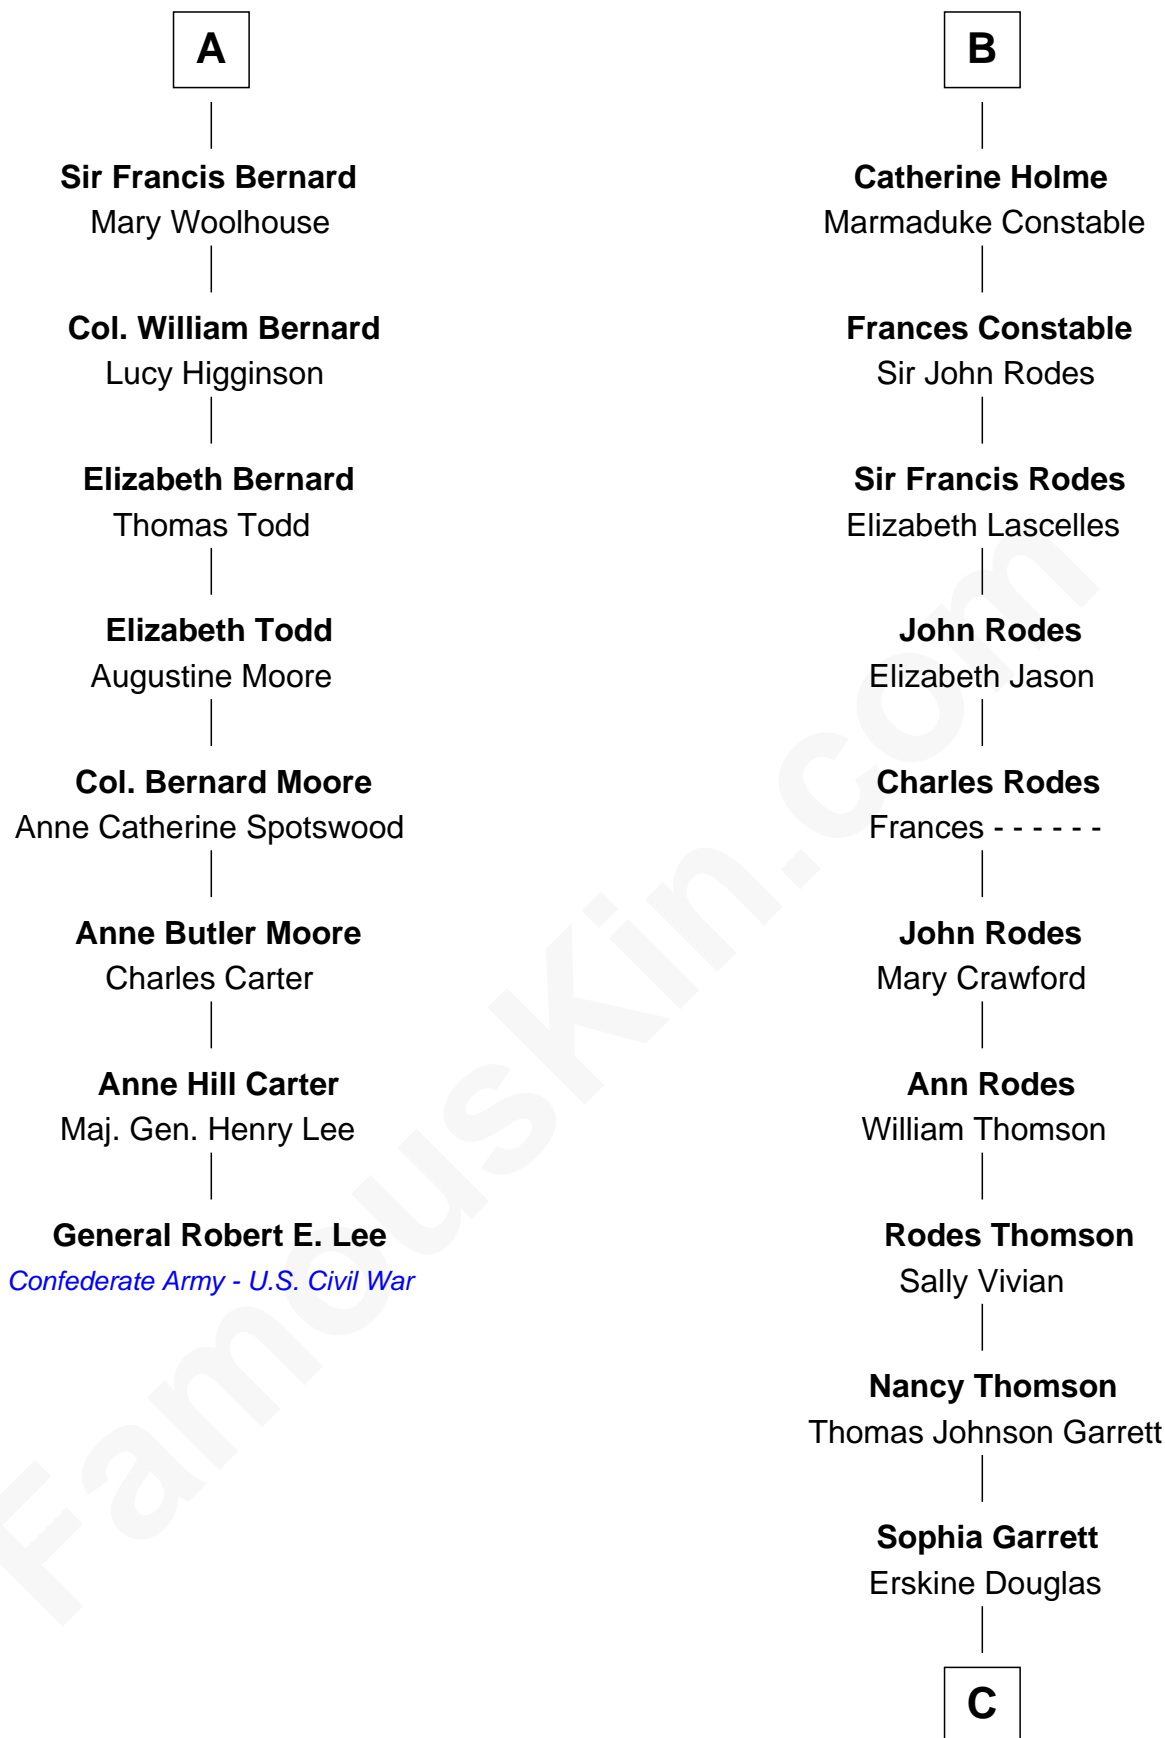

FamousKin.com Relationship Chart of

General Robert E. Lee

Confederate Army - U.S. Civil War

14th cousin 7 times removed of

Illeana Douglas

TV and Movie Actress

Sir Hugh de Stafford
Philippa de Beauchamp

Margaret de Stafford

Margaret Daundelyn

John Bernard

Cecily Muscote

Francis Bernard

Alice Hazlewood

A

Katherine de Stafford

Michael de la Pole

Isabel de la Pole

Thomas Morley

Anne Morley

Sir John Hastings

Elizabeth Hastings

Sir Robert Hildyard

Sir Piers Hildyard

Joan de la See

Katherine Hildyard

William Holme

John Holme

Anne Aislaby

B

C

Emma Jane Douglas

Col. George Taliaferro Shackelford