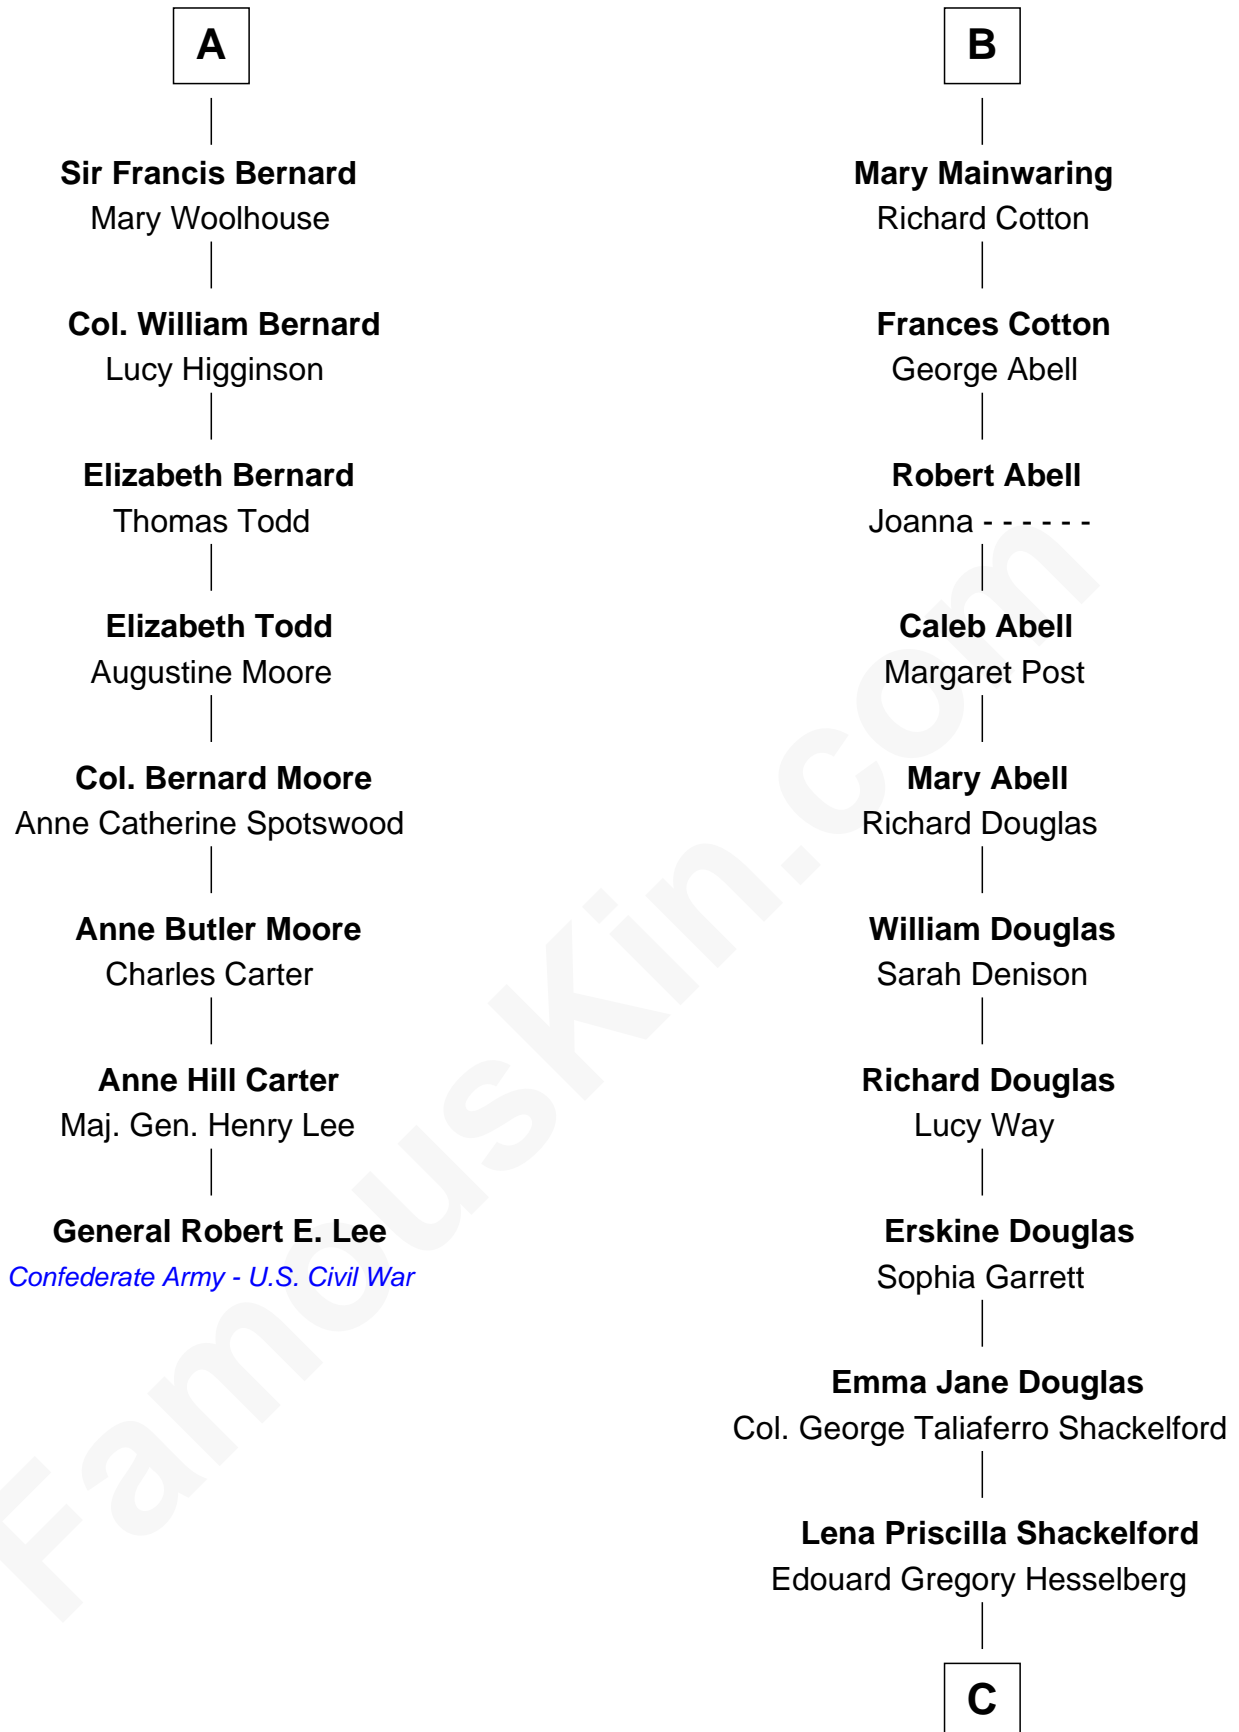

# FamousKin.com Relationship Chart of

**General Robert E. Lee**

*Confederate Army - U.S. Civil War*

14th cousin 5 times removed of

**Illeana Douglas**

*TV and Movie Actress*

**John de Welles**

Maud de Roos

**C**

**Melvyn Edouard Hesselberg**

Rosalind Hightower

**Gregory Hesselberg**

Joan Georgescu

**Illeana Douglas**

*TV and Movie Actress*

FamousKin.com