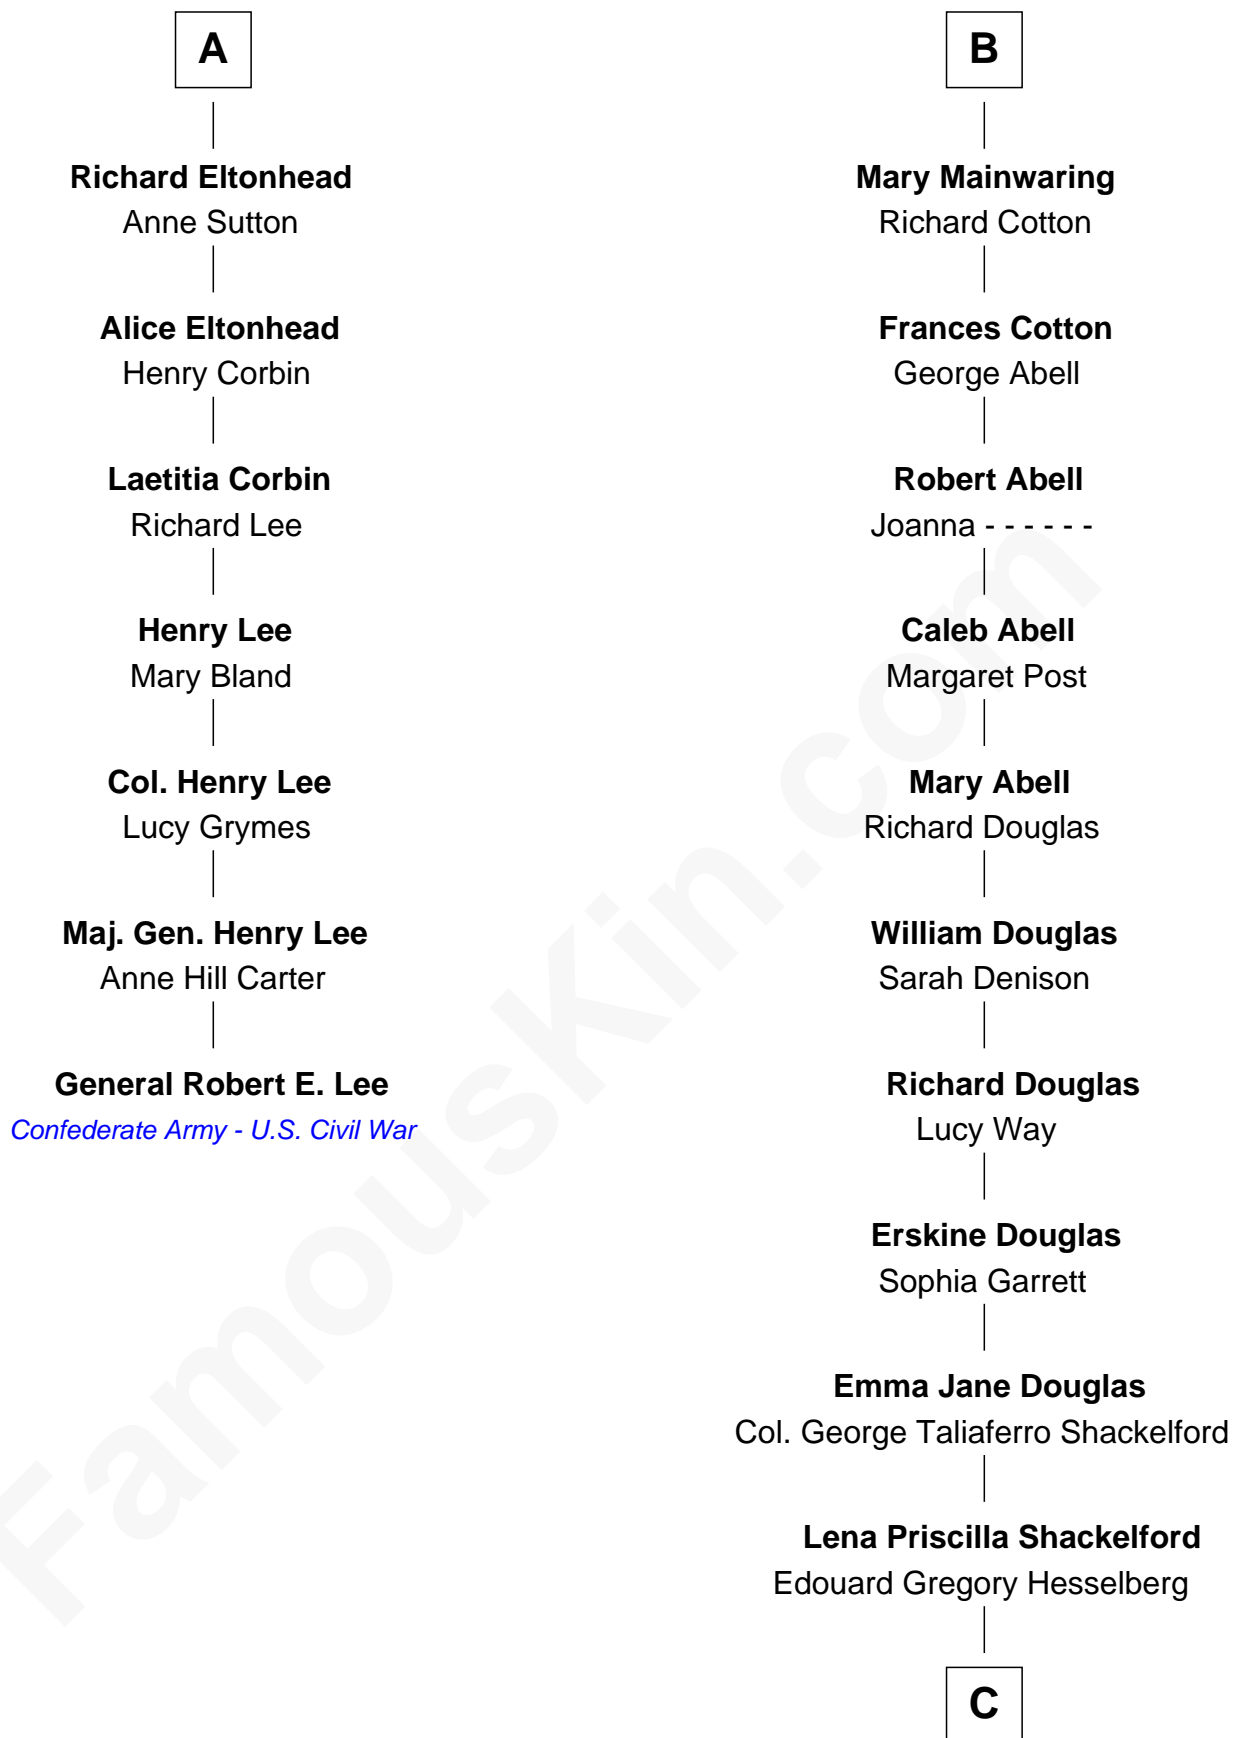

# FamousKin.com Relationship Chart of

**General Robert E. Lee**

*Confederate Army - U.S. Civil War*

13th cousin 6 times removed of

**Illeana Douglas**

*TV and Movie Actress*

**Sir Richard Fitzalan**

Elizabeth de Bohun

Sir William Beauchamp

**Joan Beauchamp**

James Butler

**Elizabeth Butler**

John Talbot

**Ann Talbot**

Sir Henry Vernon

**Elizabeth Vernon**

Sir Robert Corbet

**Dorothy Corbet**

Sir Richard Mainwaring

**Sir Arthur Mainwaring**

Margaret Mainwaring

**B**

**C**

**Melvyn Edouard Hesselberg**

Rosalind Hightower

**Gregory Hesselberg**

Joan Georgescu

**Illeana Douglas**

*TV and Movie Actress*

FamousKin.com