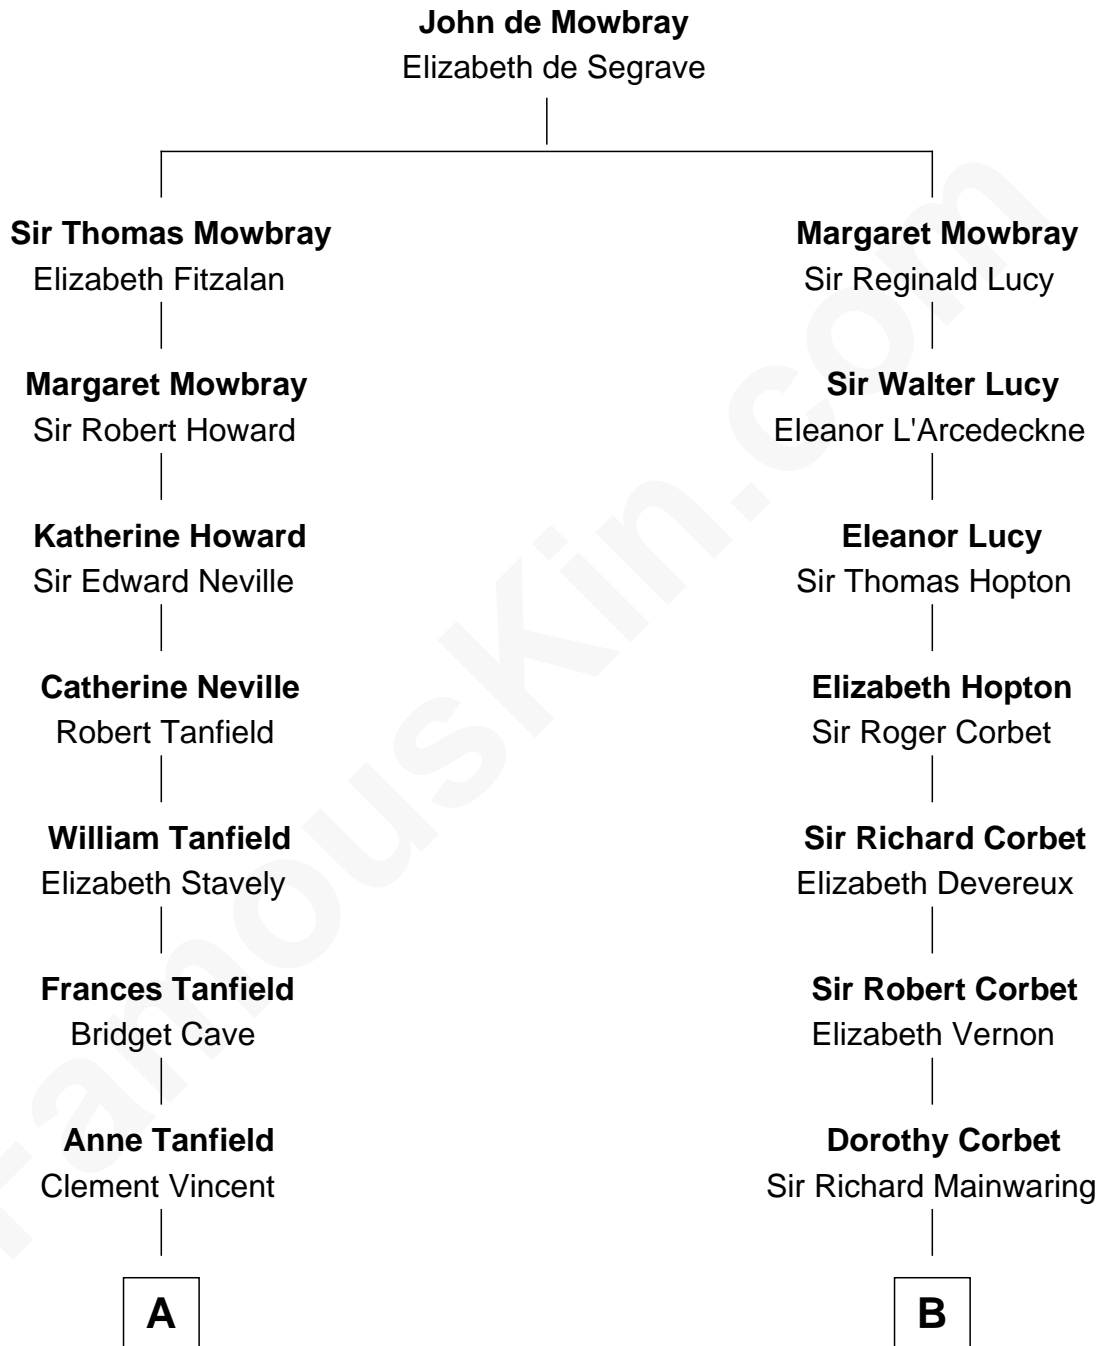

FamousKin.com Relationship Chart of

General Robert E. Lee

Confederate Army - U.S. Civil War

15th cousin 5 times removed of

Illeana Douglas

TV and Movie Actress

C

Lena Priscilla Shackelford
Edouard Gregory Hesselberg

Melvyn Edouard Hesselberg
Rosalind Hightower

Gregory Hesselberg
Joan Georgescu

Illeana Douglas
TV and Movie Actress