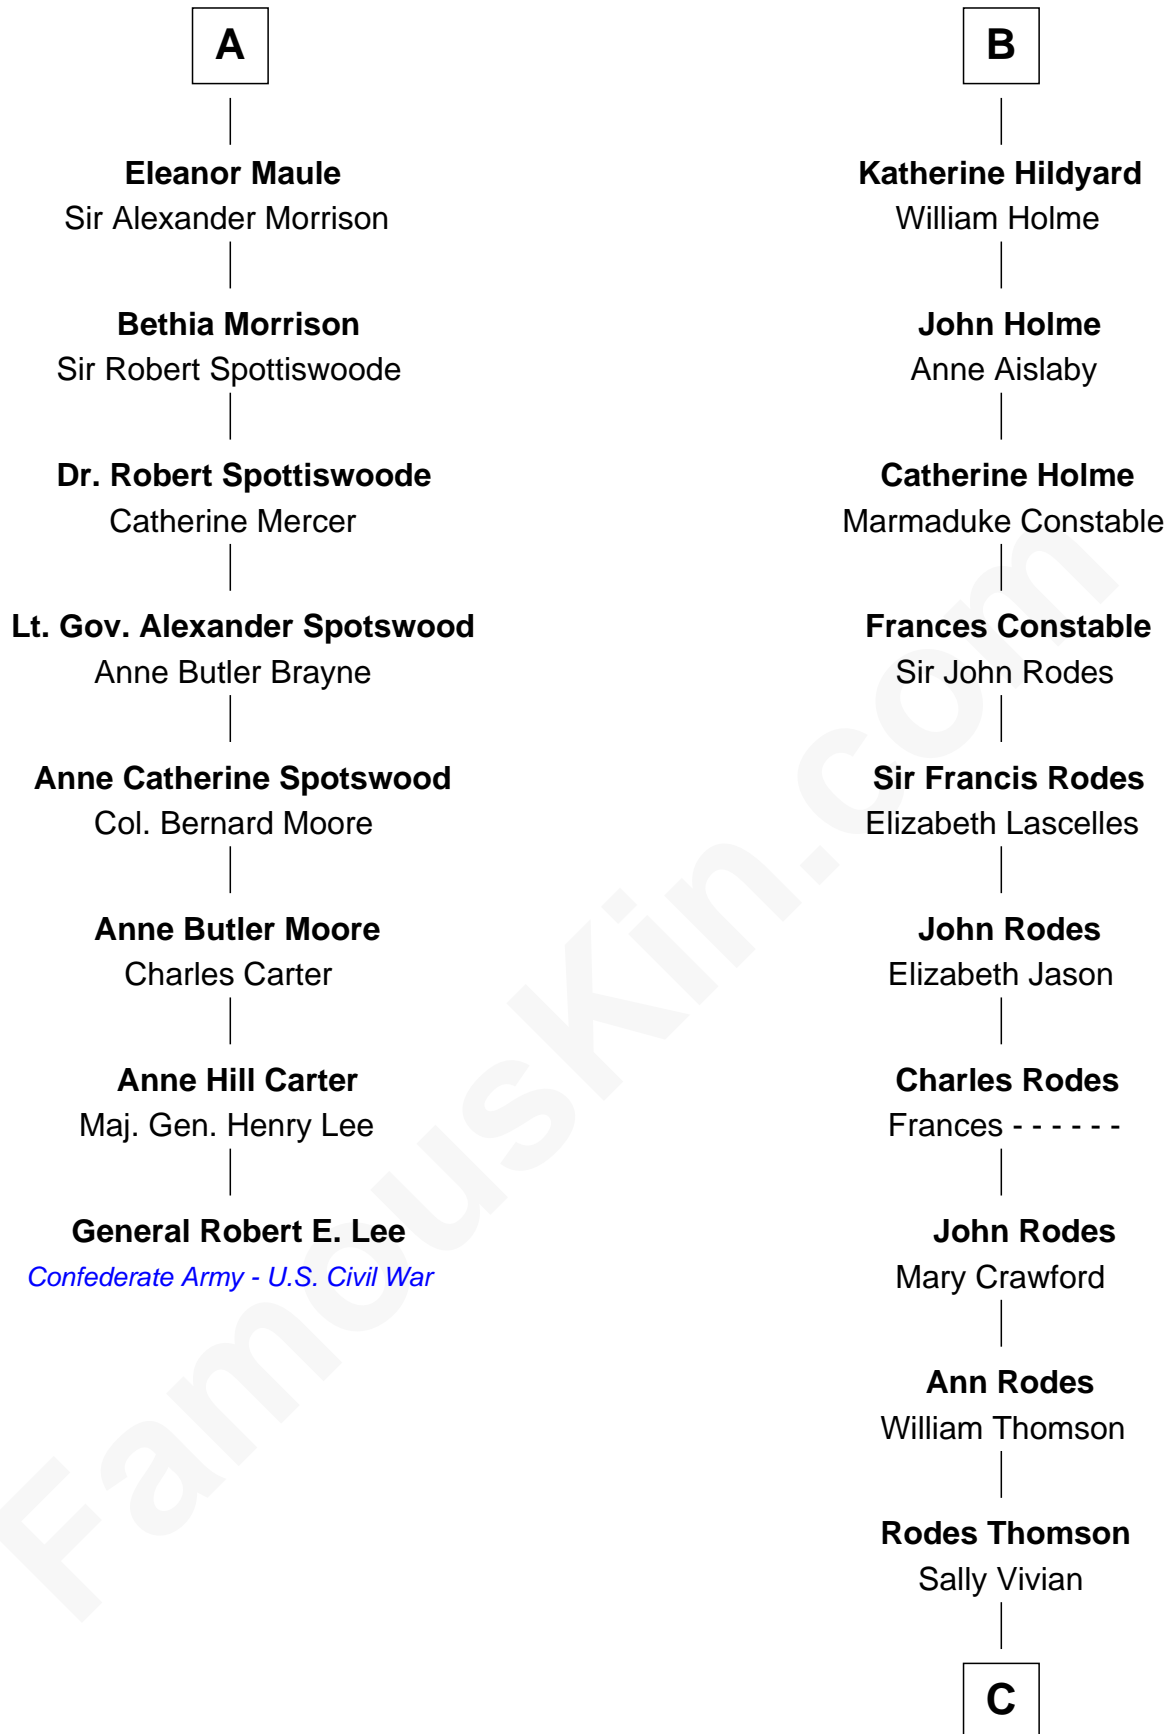

# FamousKin.com Relationship Chart of

**General Robert E. Lee**

*Confederate Army - U.S. Civil War*

14th cousin 7 times removed of

**Melvyn Douglas**

*Movie Actor*

**Edward III, King of England**

Philippa of Hainault

**C**

**Nancy Thomson**

Thomas Johnson Garrett

**Sophia Garrett**

Erskine Douglas

**Emma Jane Douglas**

Col. George Taliaferro Shackelford

**Lena Priscilla Shackelford**

Edouard Gregory Hesselberg

**Melvyn Douglas**

*Movie Actor*