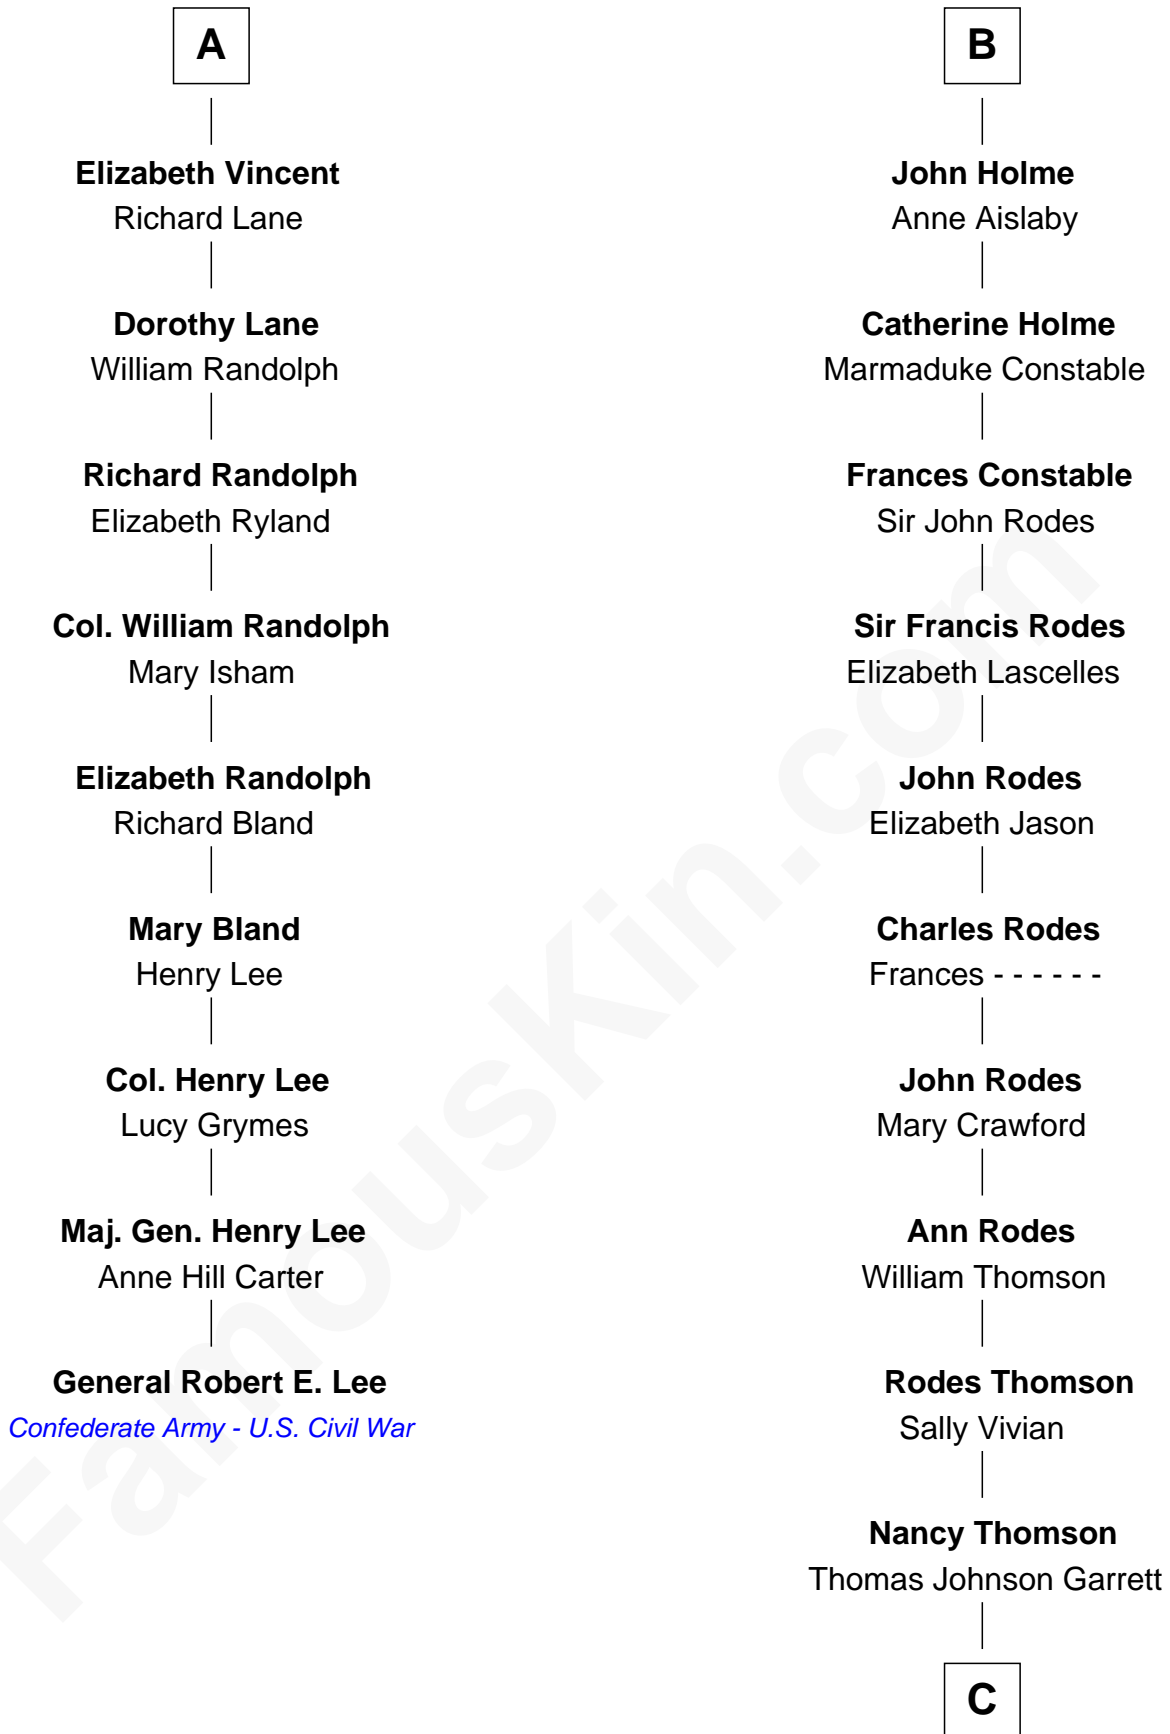

FamousKin.com

Relationship Chart of

General Robert E. Lee

Confederate Army - U.S. Civil War

15th cousin 5 times removed of

Melvyn Douglas

Movie Actor

Sir Ralph de Neville

Margaret de Neville

Sir Henry Percy

Sir Henry Percy

Elizabeth Mortimer

Elizabeth Percy

Sir John Clifford

Mary Clifford

Sir Philip Wentworth

Elizabeth Wentworth

Sir Martin de la See

Joan de la See

Sir Piers Hildyard

Katherine Hildyard

William Holme

B

C

Sophia Garrett
Erskine Douglas

Emma Jane Douglas
Col. George Taliaferro Shackelford

Lena Priscilla Shackelford
Edouard Gregory Hesselberg

Melvyn Douglas
Movie Actor