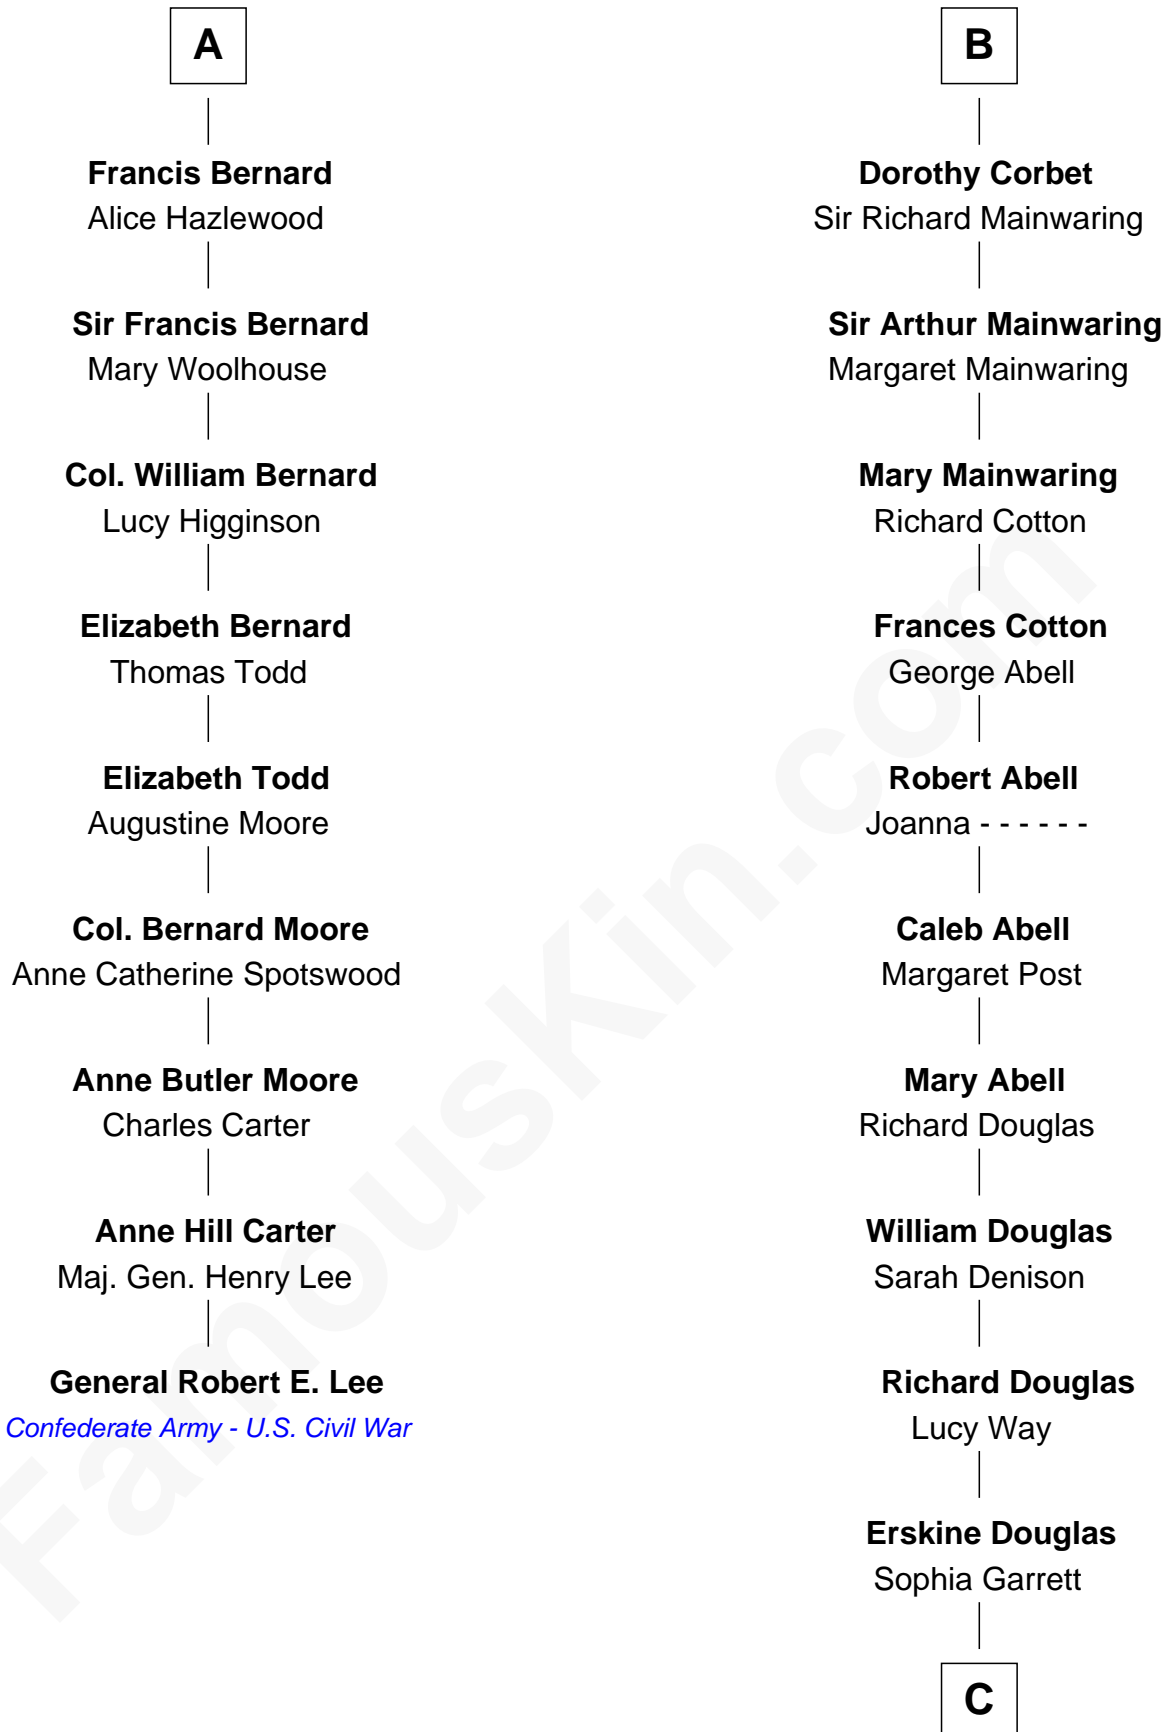

FamousKin.com Relationship Chart of

General Robert E. Lee

Confederate Army - U.S. Civil War

15th cousin 4 times removed of

Melvyn Douglas

Movie Actor

Margaret de Audley

Ralph de Stafford

John Bernard
Cecily Muscote

A

Elizabeth de Stafford
John de Ferrers

Robert de Ferrers
Margaret Despencer

Sir Edmund Ferrers
Ellen Roche

Sir William Ferrers
Elizabeth Belknap

Anne Ferrers
Sir Walter Devereux

Elizabeth Devereux
Sir Richard Corbet

Sir Robert Corbet
Elizabeth Vernon

B

C

Emma Jane Douglas

Col. George Taliaferro Shackelford

Lena Priscilla Shackelford

Edouard Gregory Hesselberg