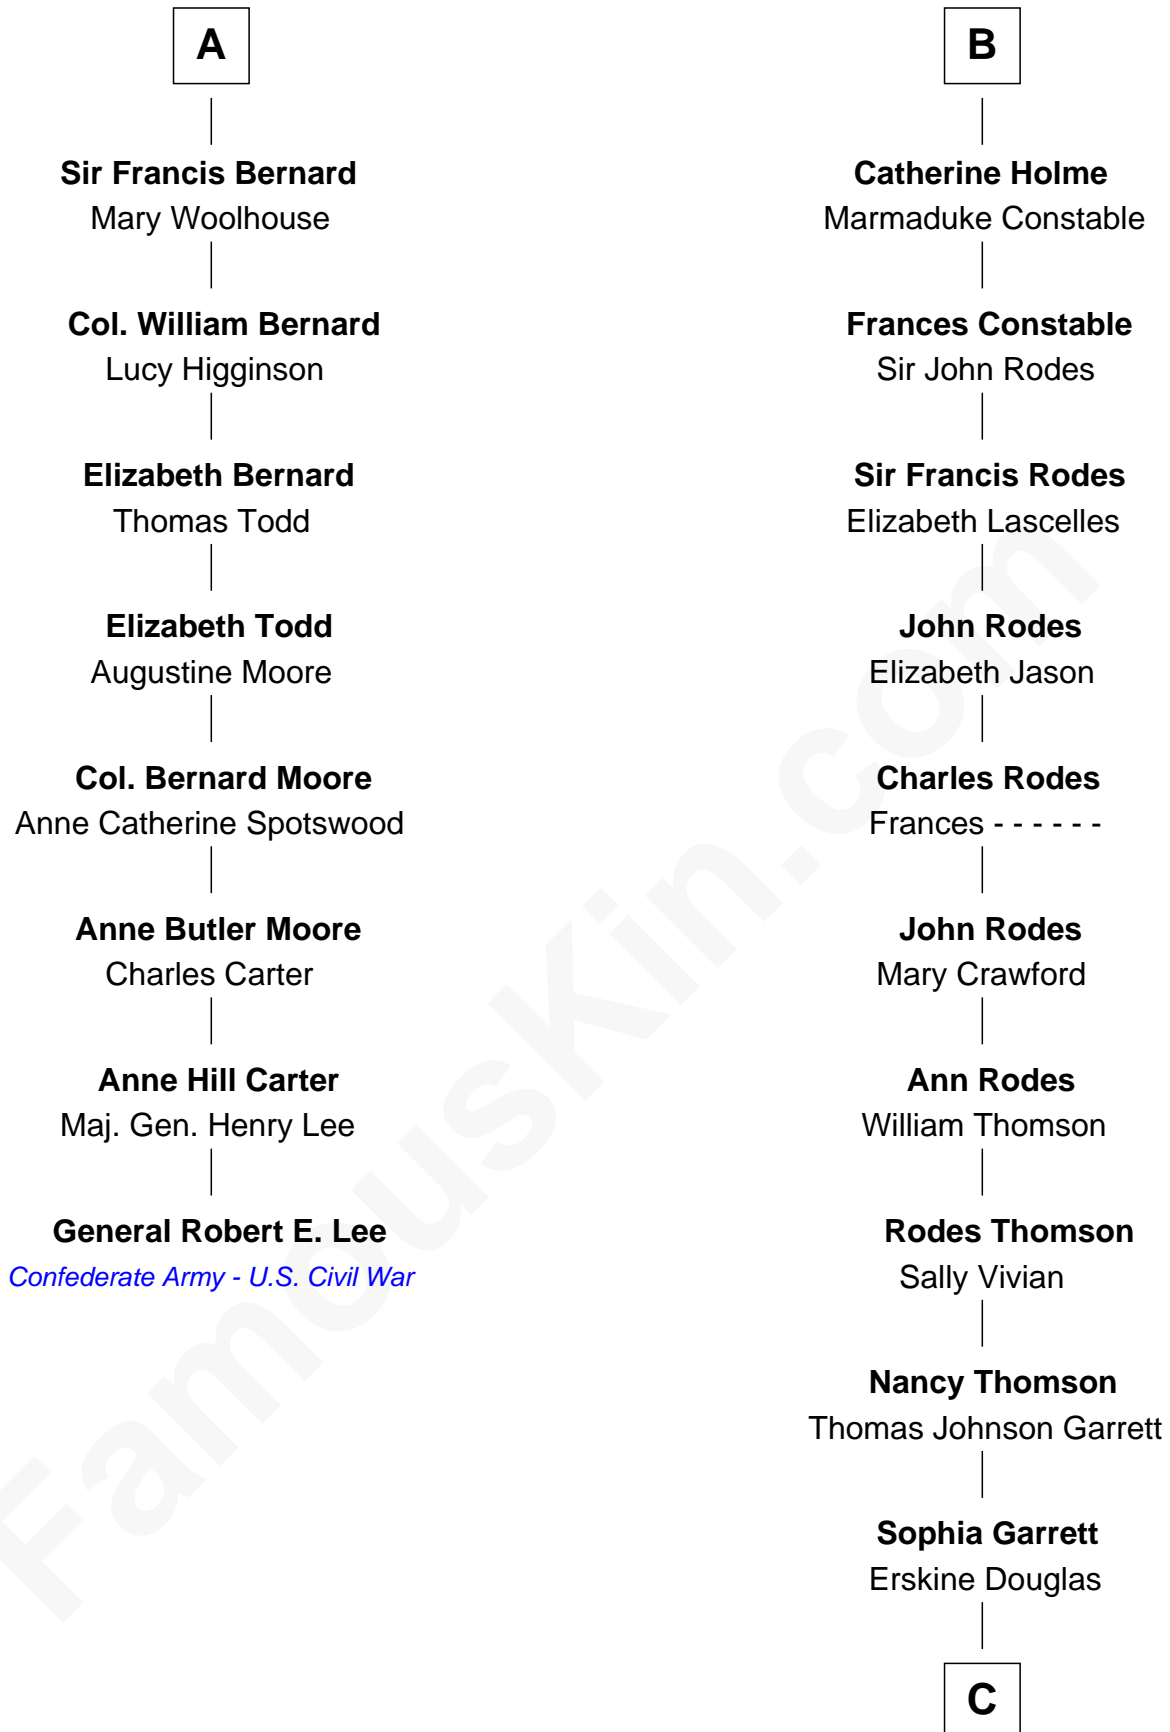

FamousKin.com Relationship Chart of

General Robert E. Lee

Confederate Army - U.S. Civil War

14th cousin 5 times removed of

Melvyn Douglas

Movie Actor

Sir Hugh de Stafford
Philippa de Beauchamp

Margaret de Stafford

Margaret Daundelyn

John Bernard

Cecily Muscote

Francis Bernard

Alice Hazlewood

A

Katherine de Stafford

Michael de la Pole

Isabel de la Pole

Thomas Morley

Anne Morley

Sir John Hastings

Elizabeth Hastings

Sir Robert Hildyard

Sir Piers Hildyard

Joan de la See

Katherine Hildyard

William Holme

John Holme

Anne Aislaby

B

C

Emma Jane Douglas

Col. George Taliaferro Shackelford