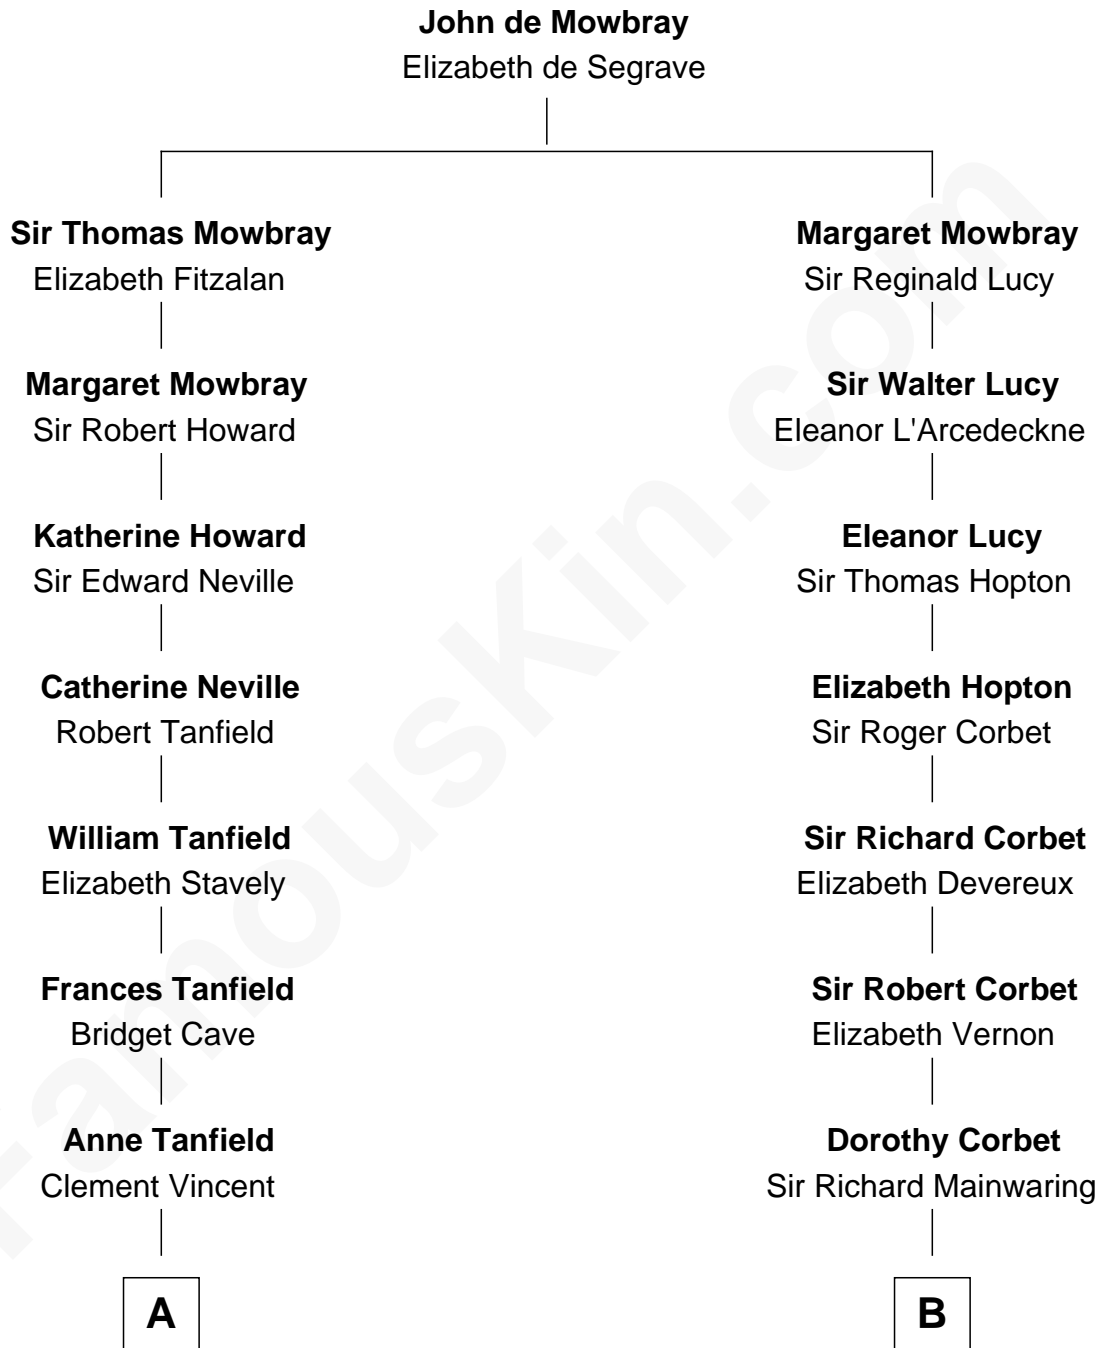

FamousKin.com Relationship Chart of

General Robert E. Lee

Confederate Army - U.S. Civil War

15th cousin 3 times removed of

Melvyn Douglas

Movie Actor

C

Lena Priscilla Shackelford
Edouard Gregory Hesselberg