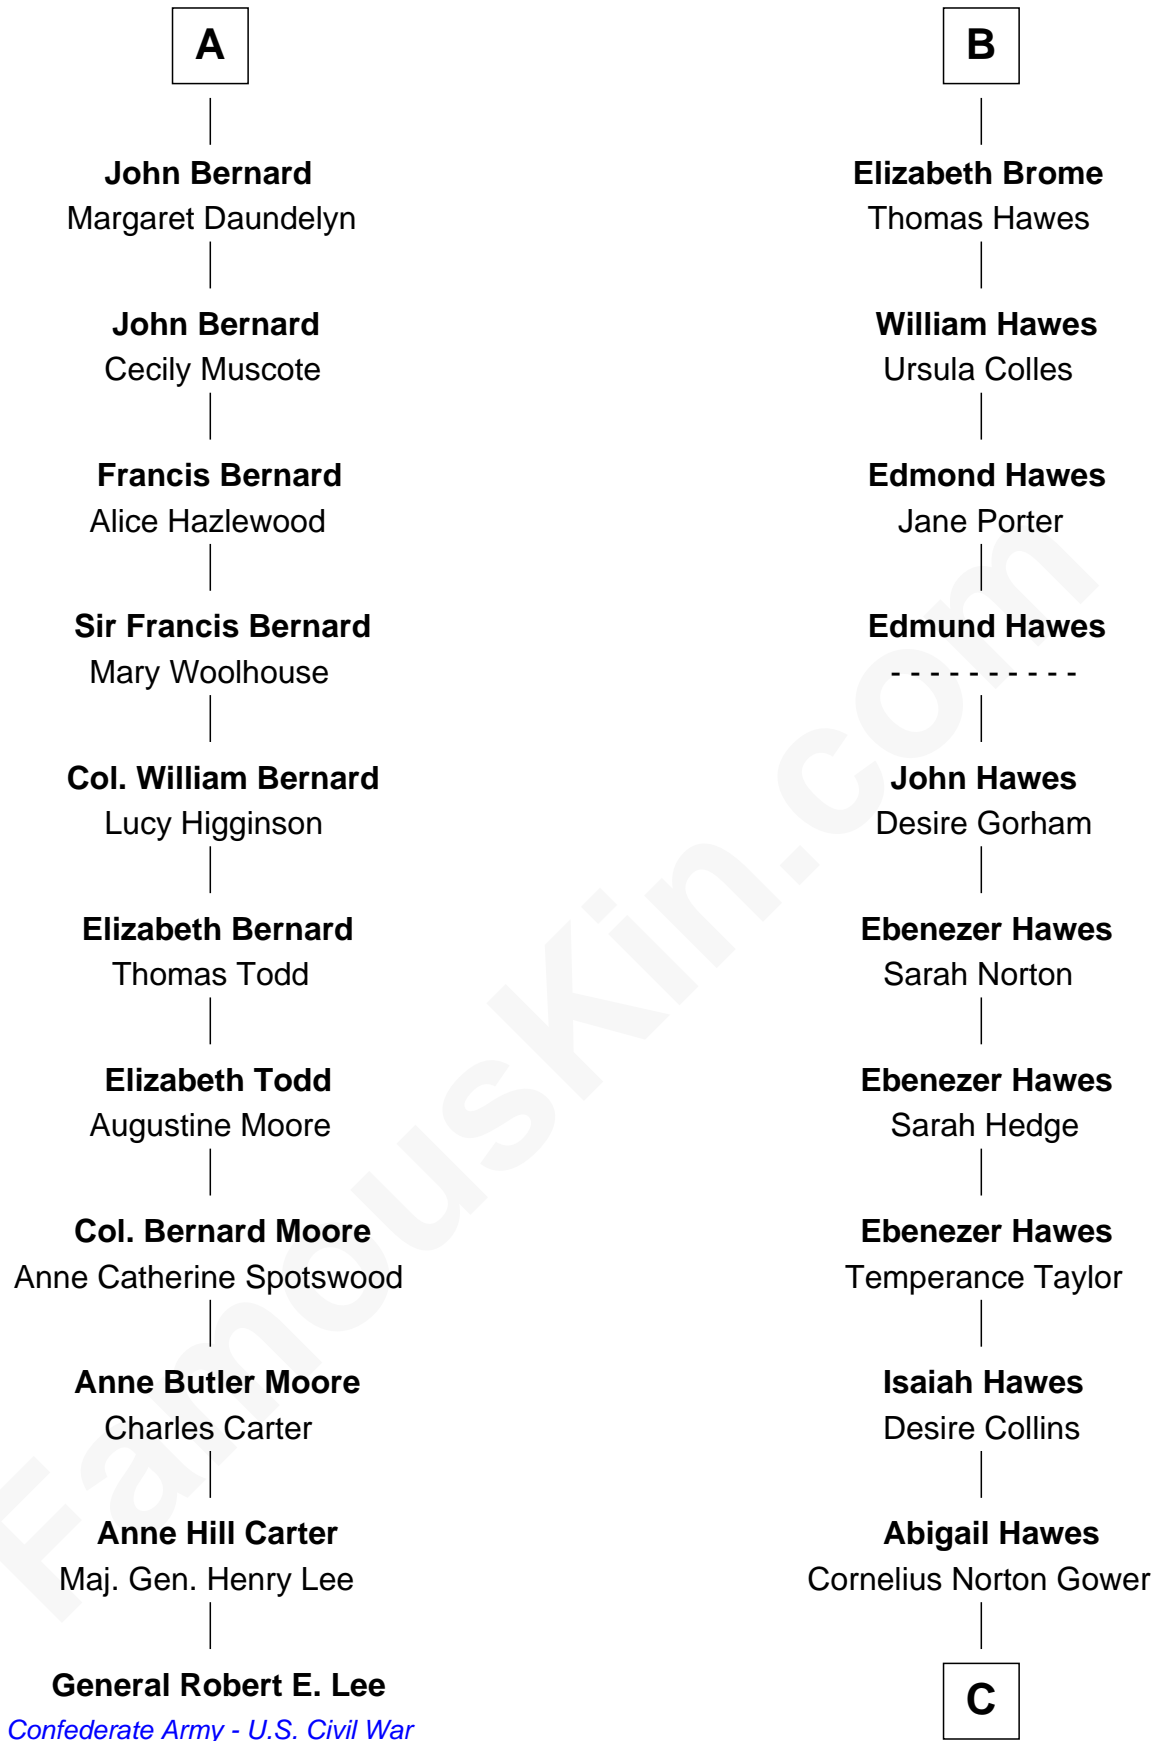

FamousKin.com Relationship Chart of

General Robert E. Lee

Confederate Army - U.S. Civil War

17th cousin 4 times removed of

Sarah Palin

9th Governor of Alaska

Sir Robert de Ros

Isabel de Aubeney

C

—
Arthur Collins Gower

Mary Schmolz

—
James Carl Gower

Cora Godfrey Strong

—
Helen Louise Gower

Clement James Sheeran

—
Sarah Sheeran

Charles Richard Heath

—
Sarah Palin

9th Governor of Alaska

FamousKin.com