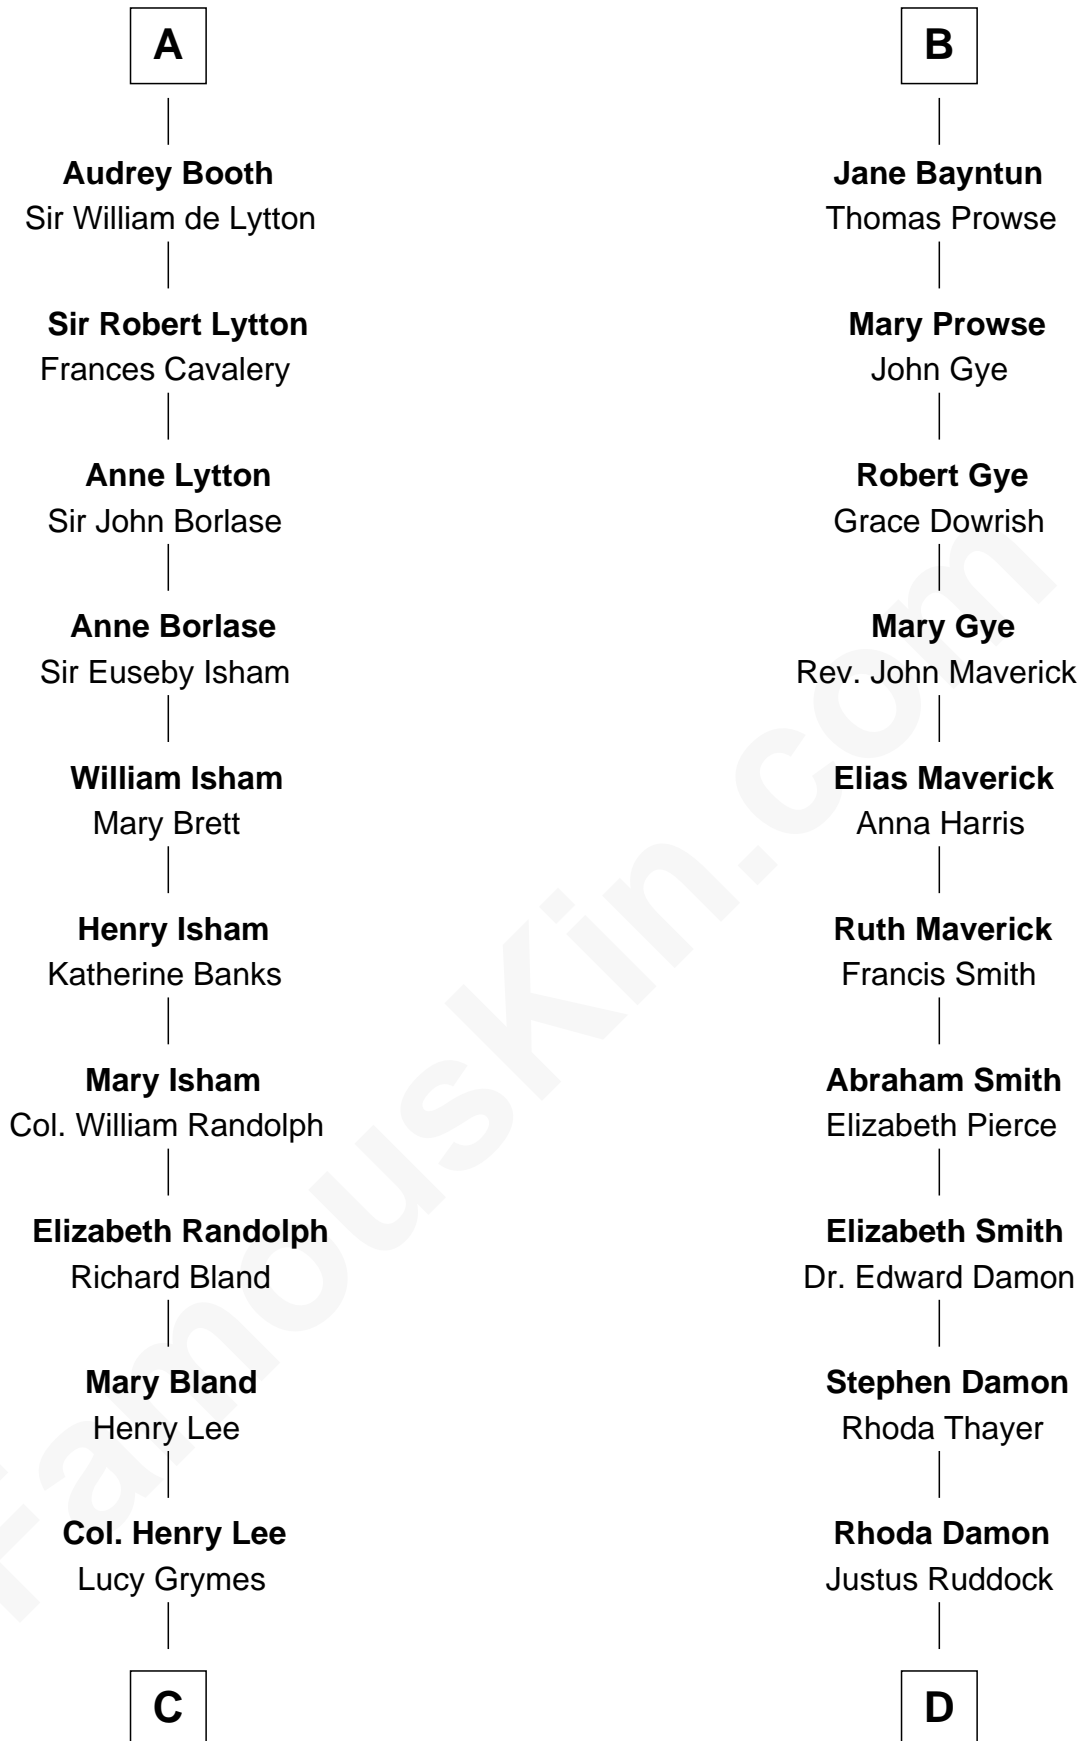

FamousKin.com Relationship Chart of

General Robert E. Lee

Confederate Army - U.S. Civil War

18th cousin 3 times removed of

Sarah Palin

9th Governor of Alaska

C

Maj. Gen. Henry Lee

Anne Hill Carter

General Robert E. Lee

Confederate Army - U.S. Civil War

D

Thomas S. Ruddock

Maria Nancy Newell

May Belle Ruddock

Henry Charles Brandt

Nellie Marie Brandt

Charles Francis Heath

Charles Richard Heath

Sarah Sheeran

Sarah Palin

9th Governor of Alaska

FamousKin.com