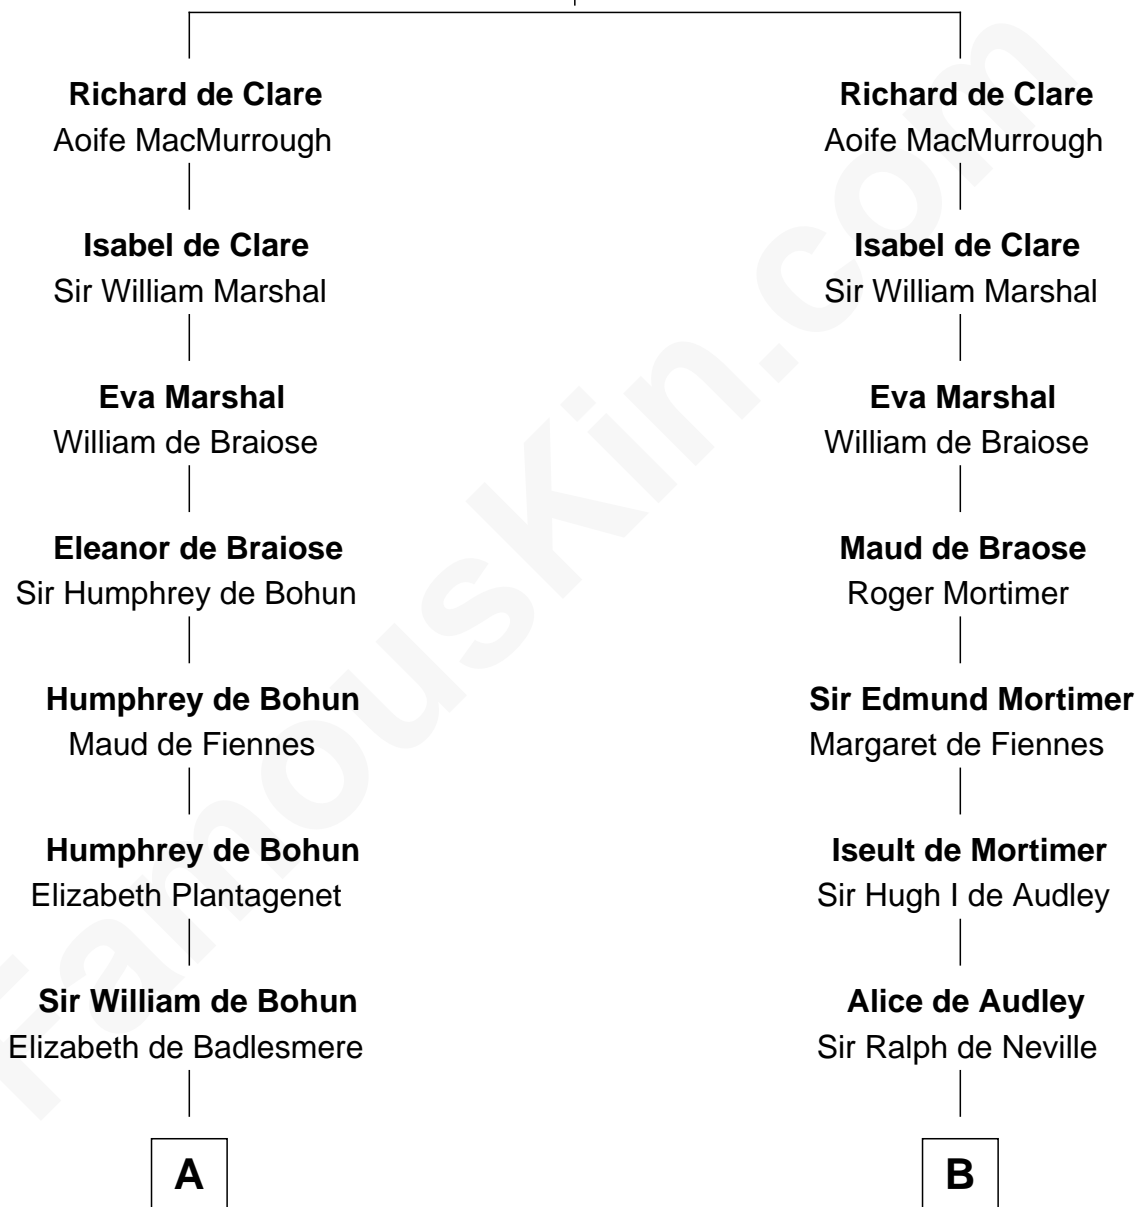

Gilbert Fitzgilbert de Clare

Isabel de Beaumont