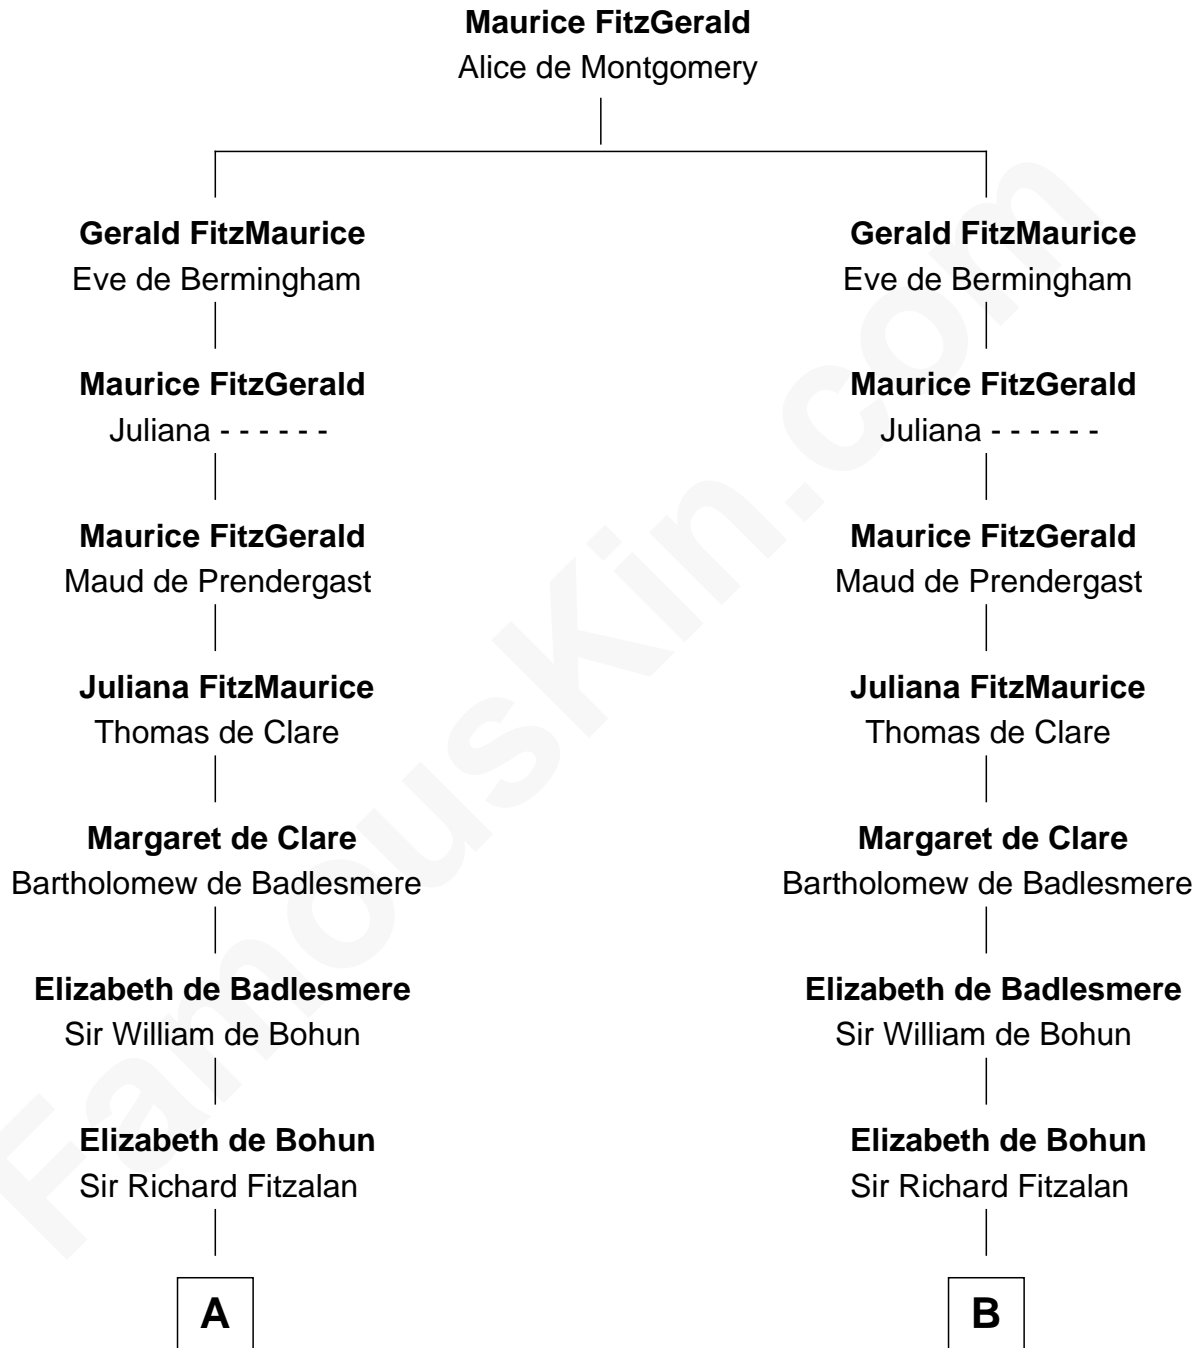

FamousKin.com
Relationship Chart of
General Robert E. Lee
Confederate Army - U.S. Civil War

20th cousin of

Thomas Jefferson

3rd U.S. President and Signer of the Declaration of Independence

C

Henry Lee
Mary Bland

Col. Henry Lee
Lucy Grymes

Maj. Gen. Henry Lee
Anne Hill Carter

General Robert E. Lee
Confederate Army - U.S. Civil War

D

Col. William Randolph
Mary Isham

Isham Randolph
Jane Rogers

Jane Randolph
Peter Jefferson

Thomas Jefferson
3rd U.S. President

FamousKin.com