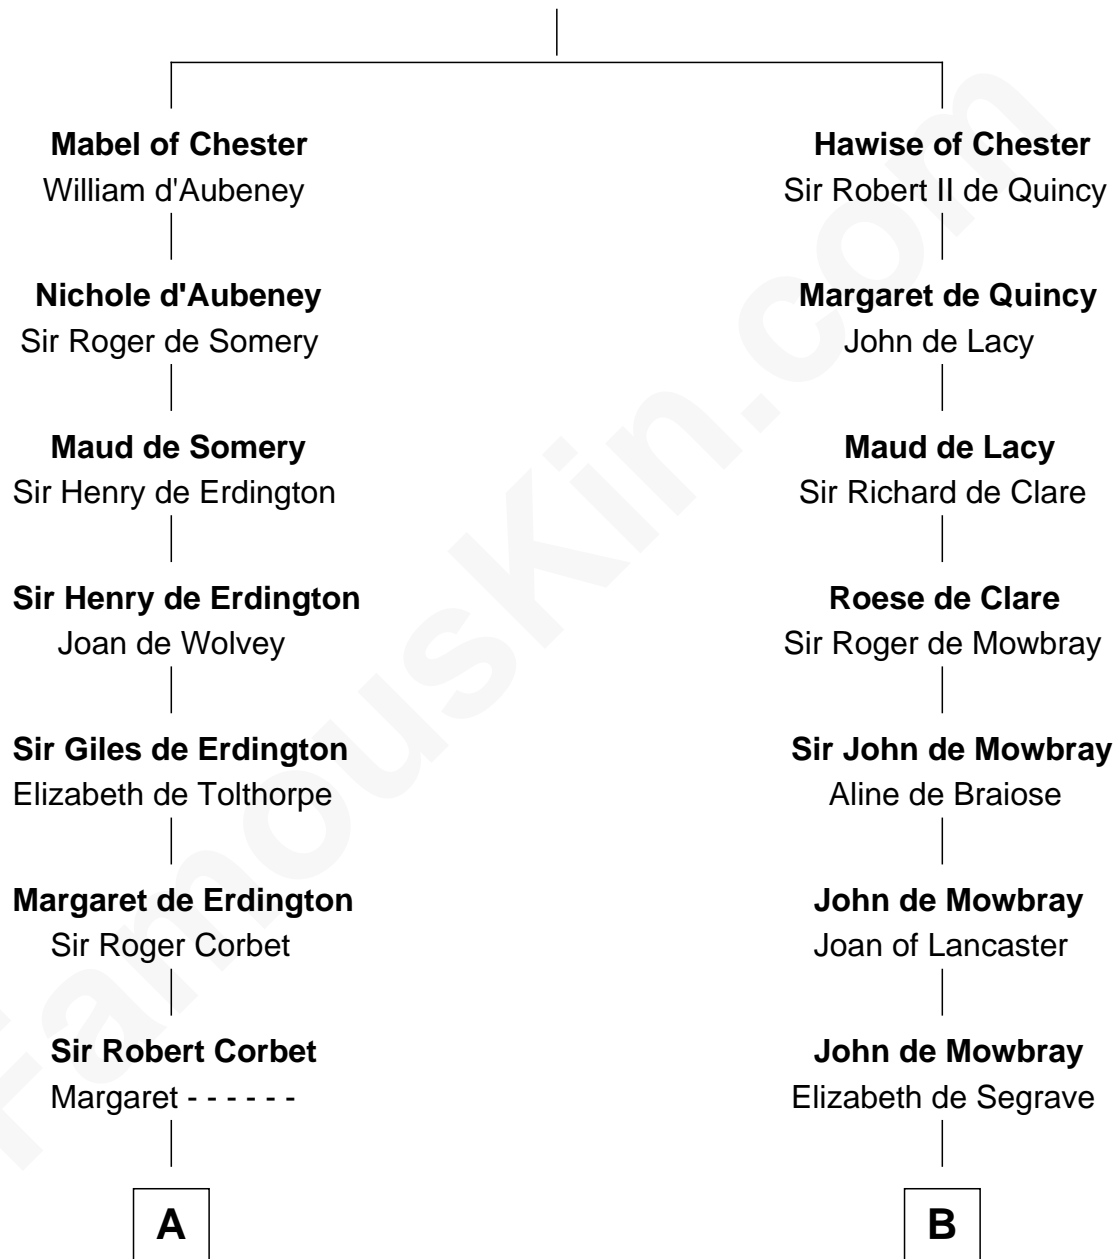

FamousKin.com
Relationship Chart of
General Robert E. Lee
Confederate Army - U.S. Civil War

20th cousin of

Thomas Jefferson

3rd U.S. President and Signer of the Declaration of Independence

Bertrade de Montfort

Hugh de Kevelioc

C

Henry Lee
Mary Bland

Col. Henry Lee
Lucy Grymes

Maj. Gen. Henry Lee
Anne Hill Carter

General Robert E. Lee
Confederate Army - U.S. Civil War

D

Col. William Randolph
Mary Isham

Isham Randolph
Jane Rogers

Jane Randolph
Peter Jefferson

Thomas Jefferson
3rd U.S. President

FamousKin.com