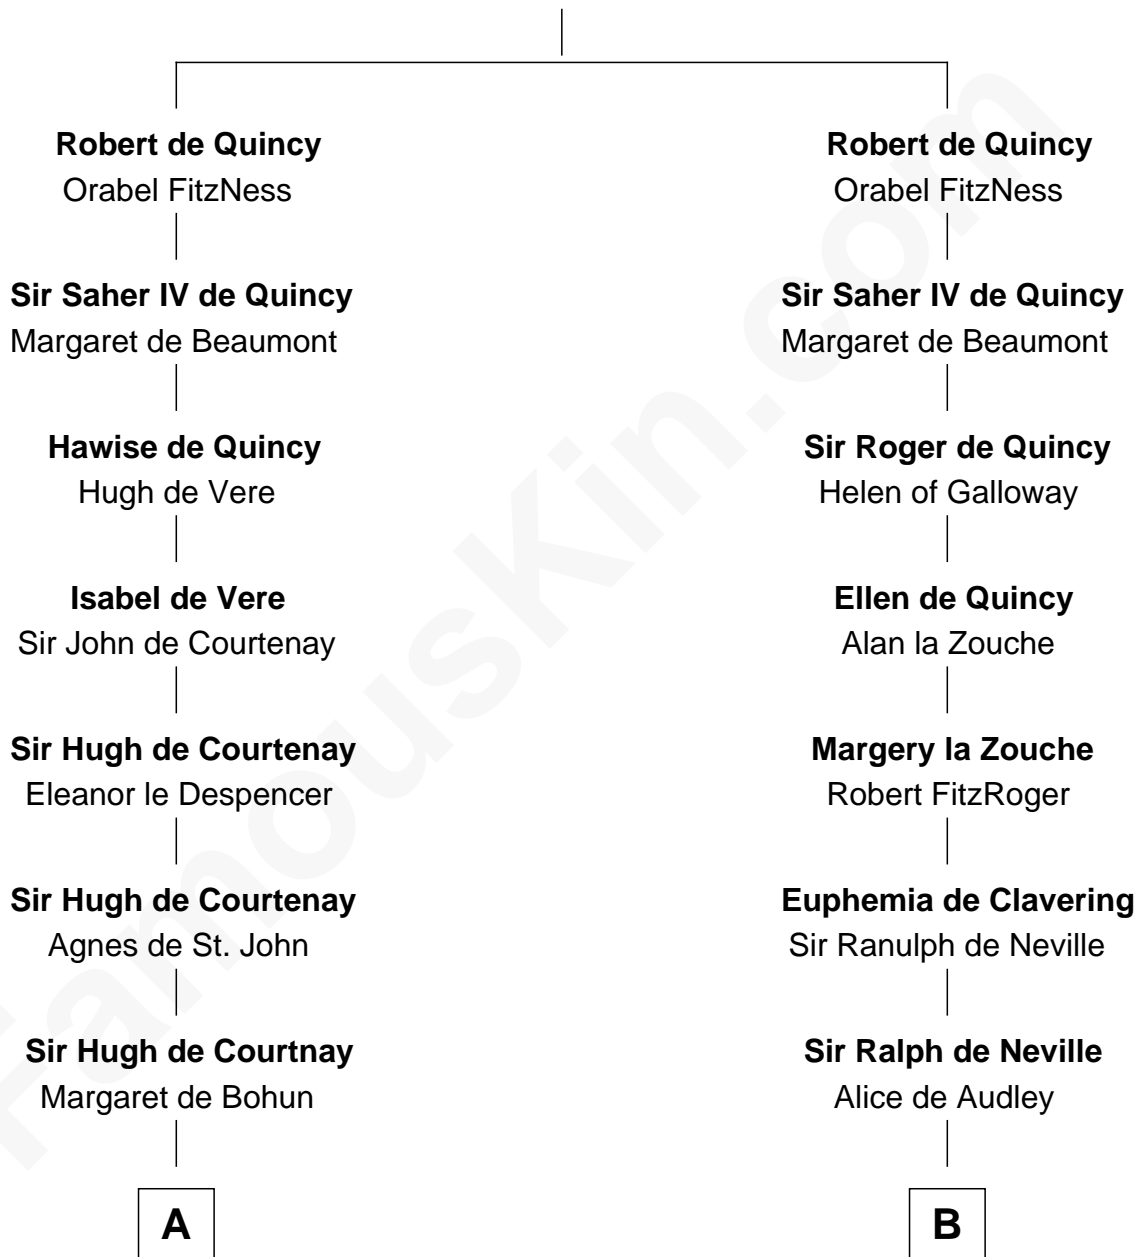

FamousKin.com Relationship Chart of

General Robert E. Lee

Confederate Army - U.S. Civil War

20th cousin 1 time removed of

Thomas Jefferson

3rd U.S. President and Signer of the Declaration of Independence

Saher I de Quincy

Maud de St. Liz

C

Col. Robert Carter

Judith Armistead

John Carter

Elizabeth Hill

Charles Carter

Anne Butler Moore