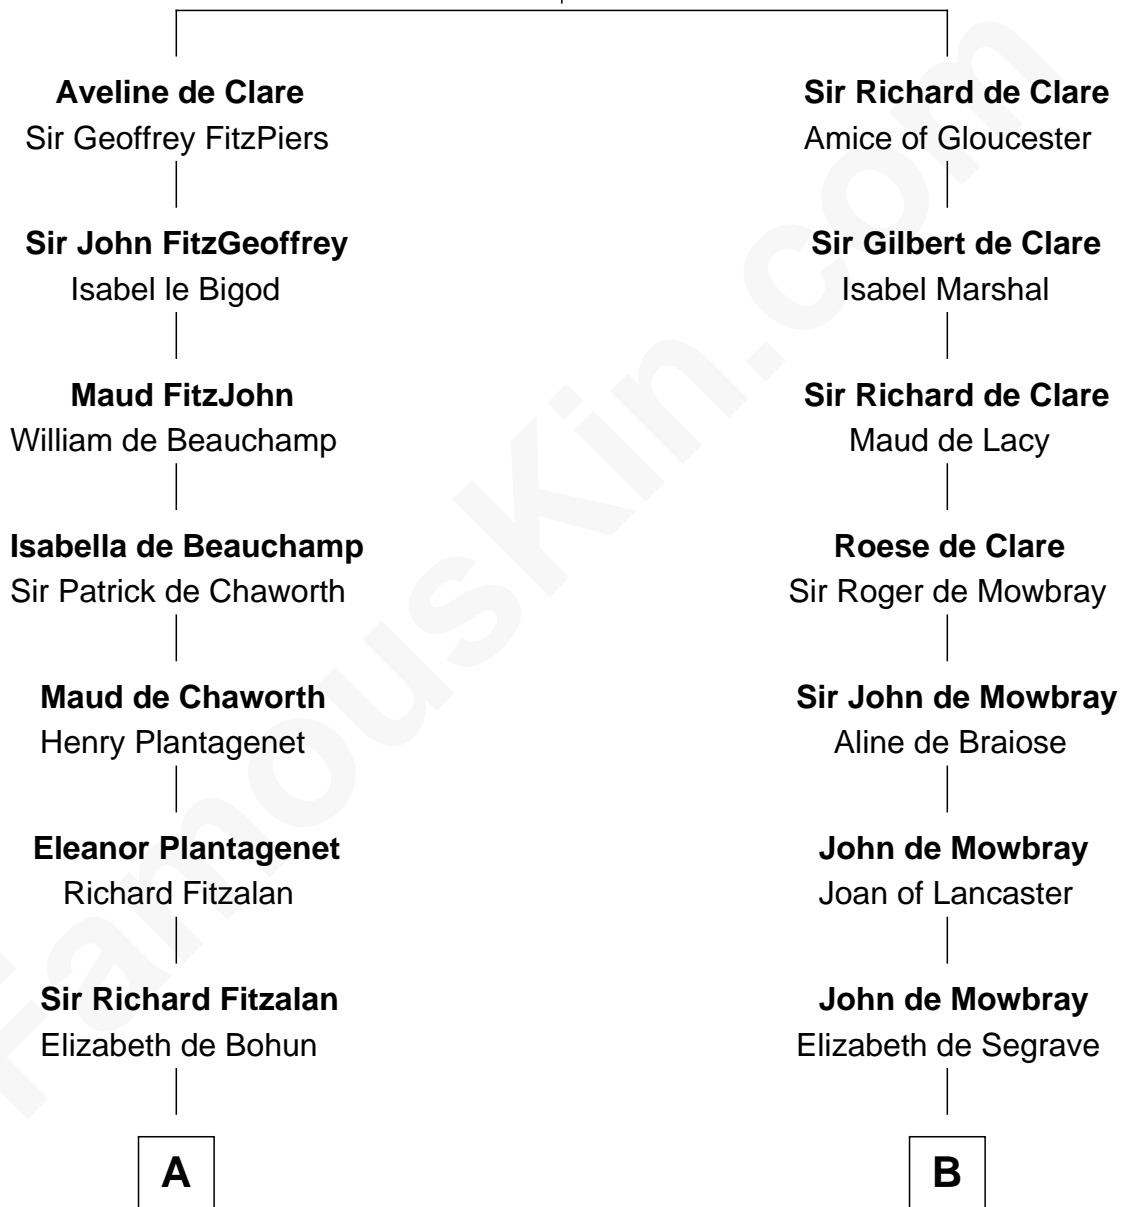

FamousKin.com
Relationship Chart of
General Robert E. Lee
Confederate Army - U.S. Civil War

20th cousin of

Thomas Jefferson

3rd U.S. President and Signer of the Declaration of Independence

Roger de Clare
Maud de St. Hilary

C

Henry Lee
Mary Bland

Col. Henry Lee
Lucy Grymes

Maj. Gen. Henry Lee
Anne Hill Carter

General Robert E. Lee
Confederate Army - U.S. Civil War

D

Col. William Randolph
Mary Isham

Isham Randolph
Jane Rogers

Jane Randolph
Peter Jefferson

Thomas Jefferson
3rd U.S. President

FamousKin.com