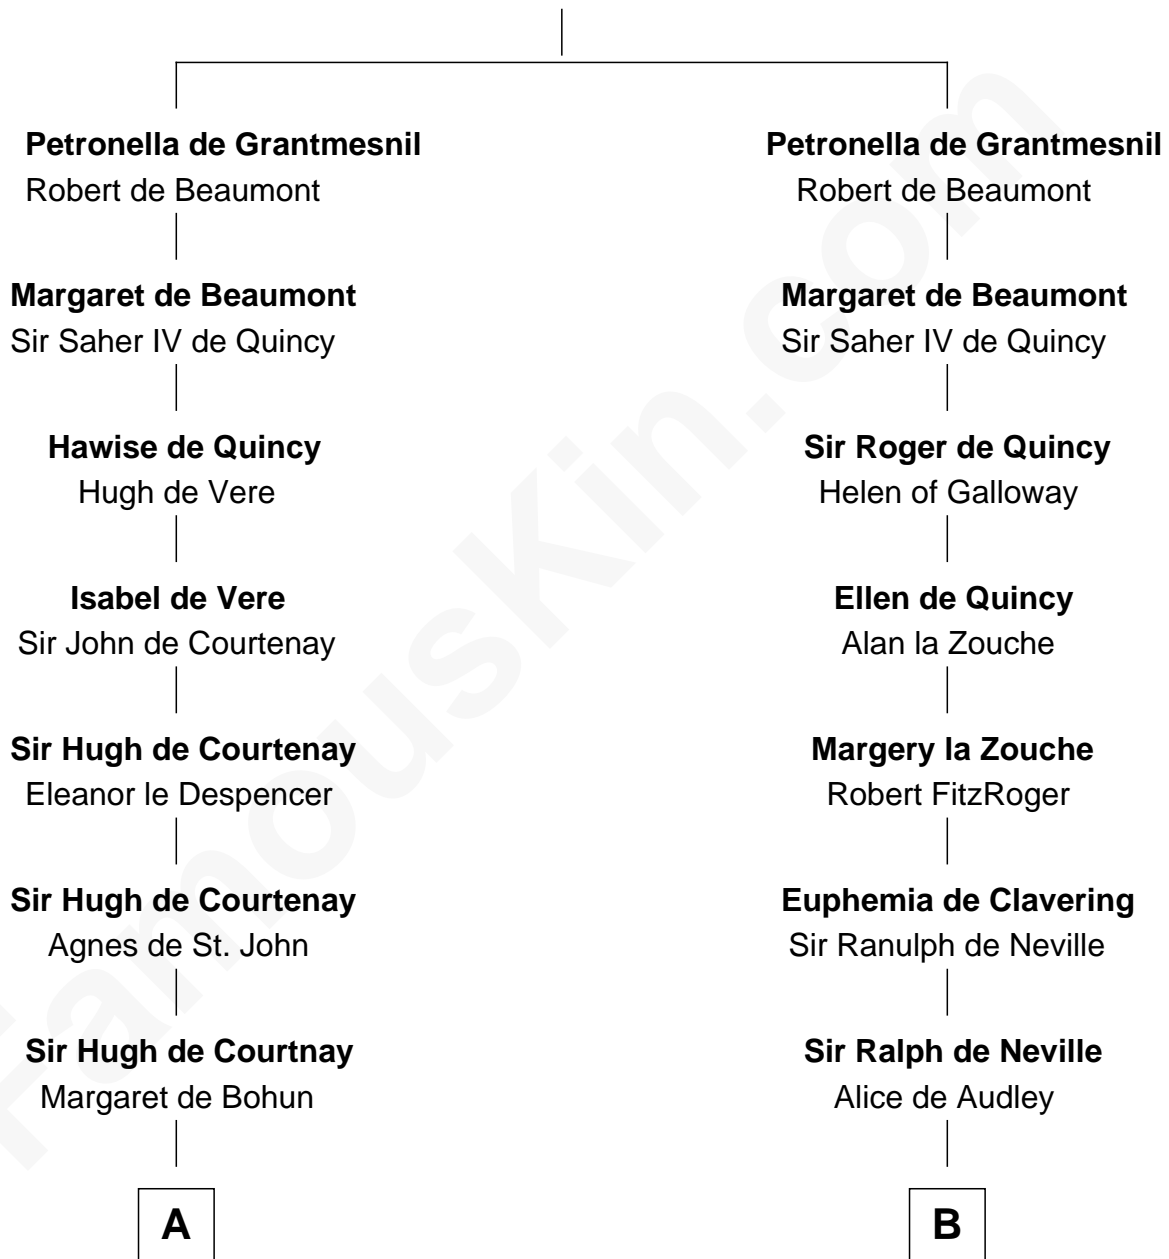

FamousKin.com Relationship Chart of

General Robert E. Lee

Confederate Army - U.S. Civil War

20th cousin 1 time removed of

Thomas Jefferson

3rd U.S. President and Signer of the Declaration of Independence

Hugh de Grantmesnil

C

Col. Robert Carter

Judith Armistead

John Carter

Elizabeth Hill

Charles Carter

Anne Butler Moore

Anne Hill Carter