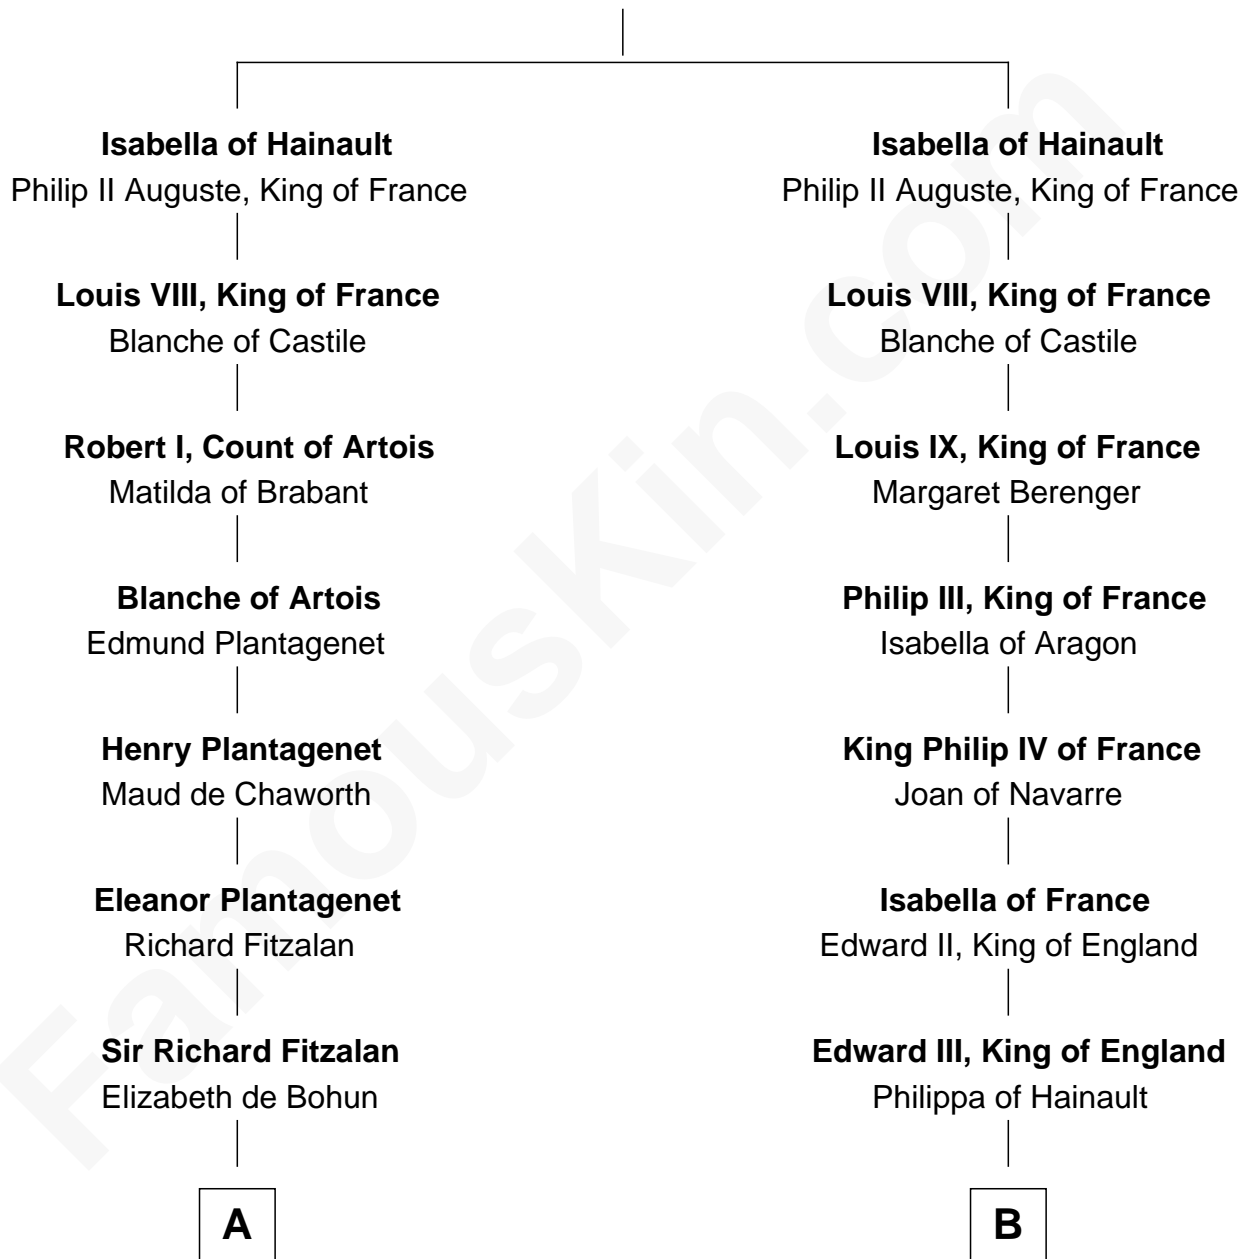

FamousKin.com
Relationship Chart of
General Robert E. Lee
Confederate Army - U.S. Civil War

20th cousin of

Thomas Jefferson

3rd U.S. President and Signer of the Declaration of Independence

Baldwin V of Hainault

Margaret of Flanders

C

Henry Lee
Mary Bland

Col. Henry Lee
Lucy Grymes

Maj. Gen. Henry Lee
Anne Hill Carter

General Robert E. Lee
Confederate Army - U.S. Civil War

D

Col. William Randolph
Mary Isham

Isham Randolph
Jane Rogers

Jane Randolph
Peter Jefferson

Thomas Jefferson
3rd U.S. President

FamousKin.com