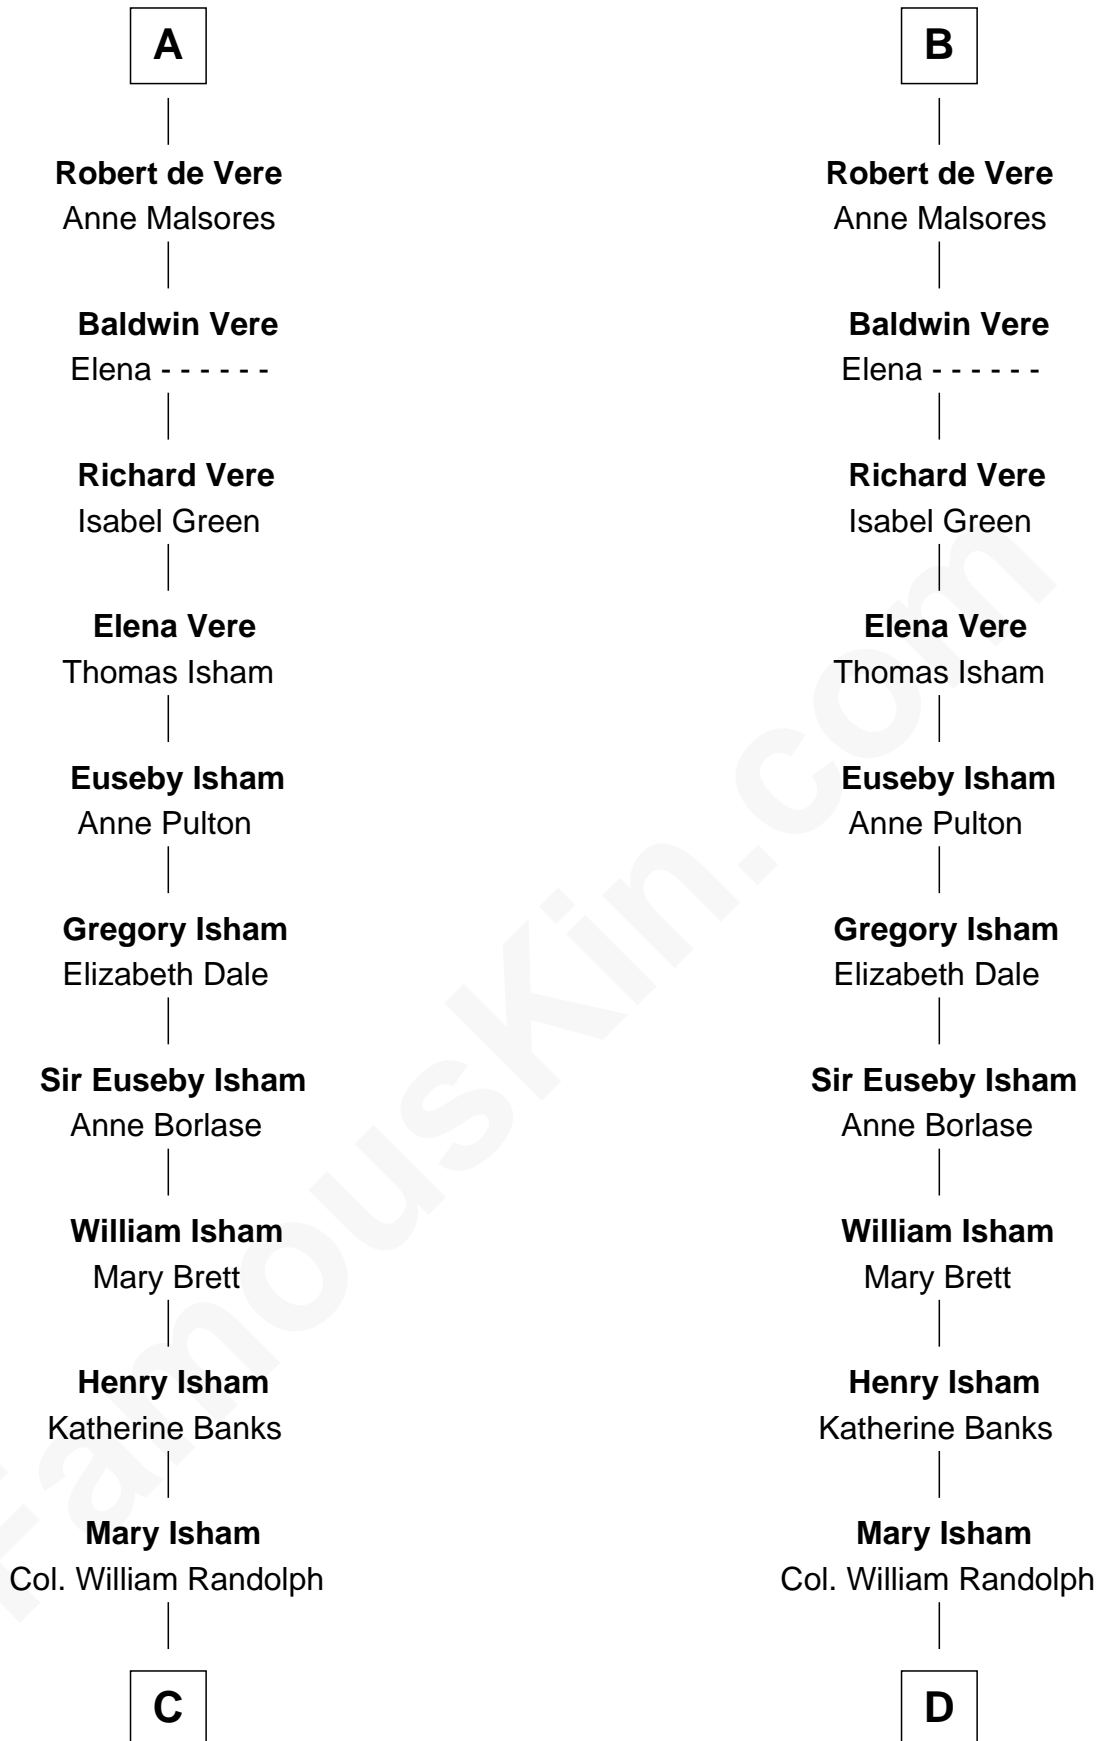

# FamousKin.com Relationship Chart of

**General Robert E. Lee**

*Confederate Army - U.S. Civil War*

19th cousin 2 times removed of

**Thomas Jefferson**

*3rd U.S. President and Signer of the Declaration of Independence*

**C**

**Elizabeth Randolph**

Richard Bland

**Mary Bland**

Henry Lee

**Col. Henry Lee**

Lucy Grymes

**Maj. Gen. Henry Lee**