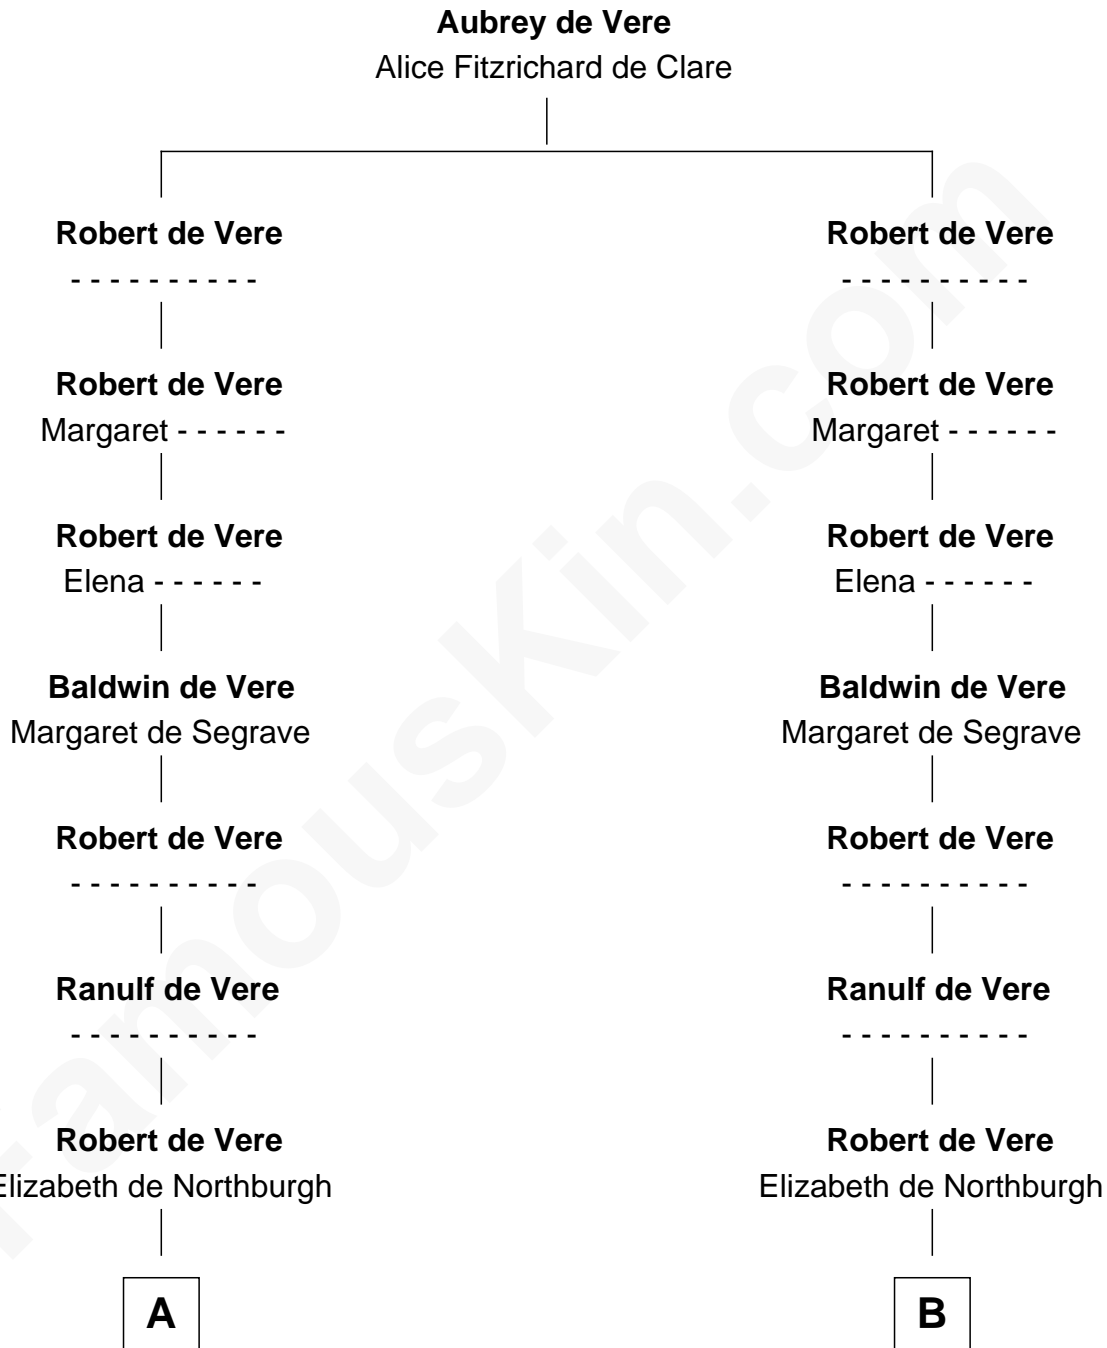

# FamousKin.com Relationship Chart of

**General Robert E. Lee**

*Confederate Army - U.S. Civil War*

19th cousin 2 times removed of

**Thomas Jefferson**

*3rd U.S. President and Signer of the Declaration of Independence*

**C**

**Elizabeth Randolph**

Richard Bland

**Mary Bland**

Henry Lee

**Col. Henry Lee**

Lucy Grymes

**Maj. Gen. Henry Lee**

**Thomas Jefferson**

*3rd U.S. President*

FamousKin.com