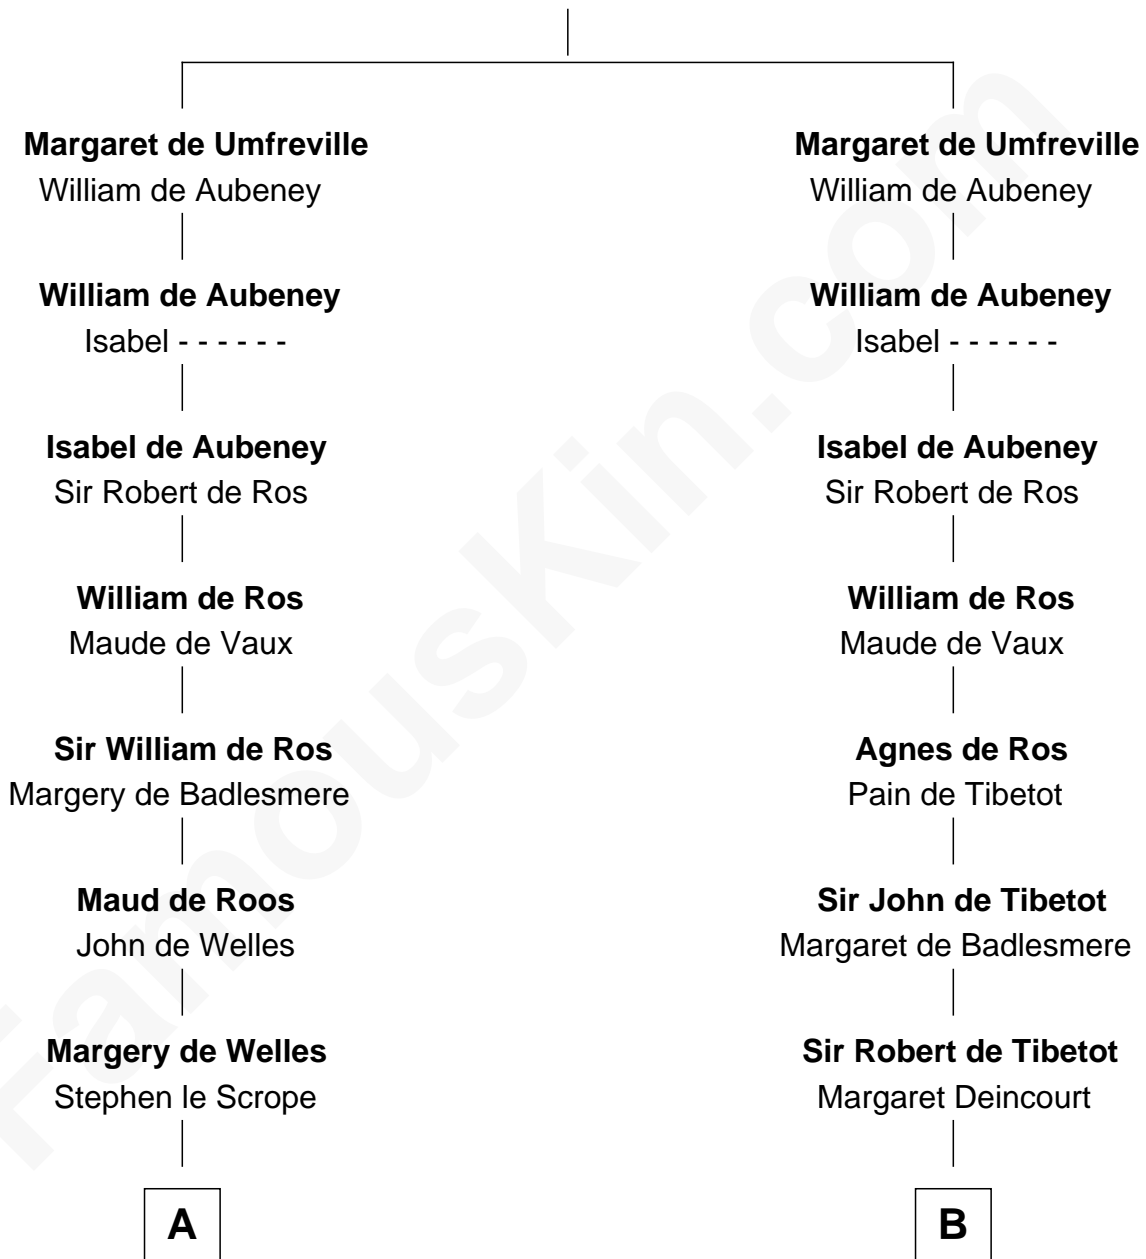

**FamousKin.com**  
**Relationship Chart of**  
**General Robert E. Lee**  
*Confederate Army - U.S. Civil War*

20th cousin of

**Thomas Jefferson**

*3rd U.S. President and Signer of the Declaration of Independence*

**Sir Odinel de Umfreville**

Alice de Lucy

**C**

**Col. Bernard Moore**  
Anne Catherine Spotswood

**Anne Butler Moore**  
Charles Carter

**Anne Hill Carter**  
Maj. Gen. Henry Lee

**General Robert E. Lee**  
*Confederate Army - U.S. Civil War*

**D**

**Mary Isham**  
Col. William Randolph

**Isham Randolph**  
Jane Rogers

**Jane Randolph**  
Peter Jefferson

**Thomas Jefferson**  
*3rd U.S. President*