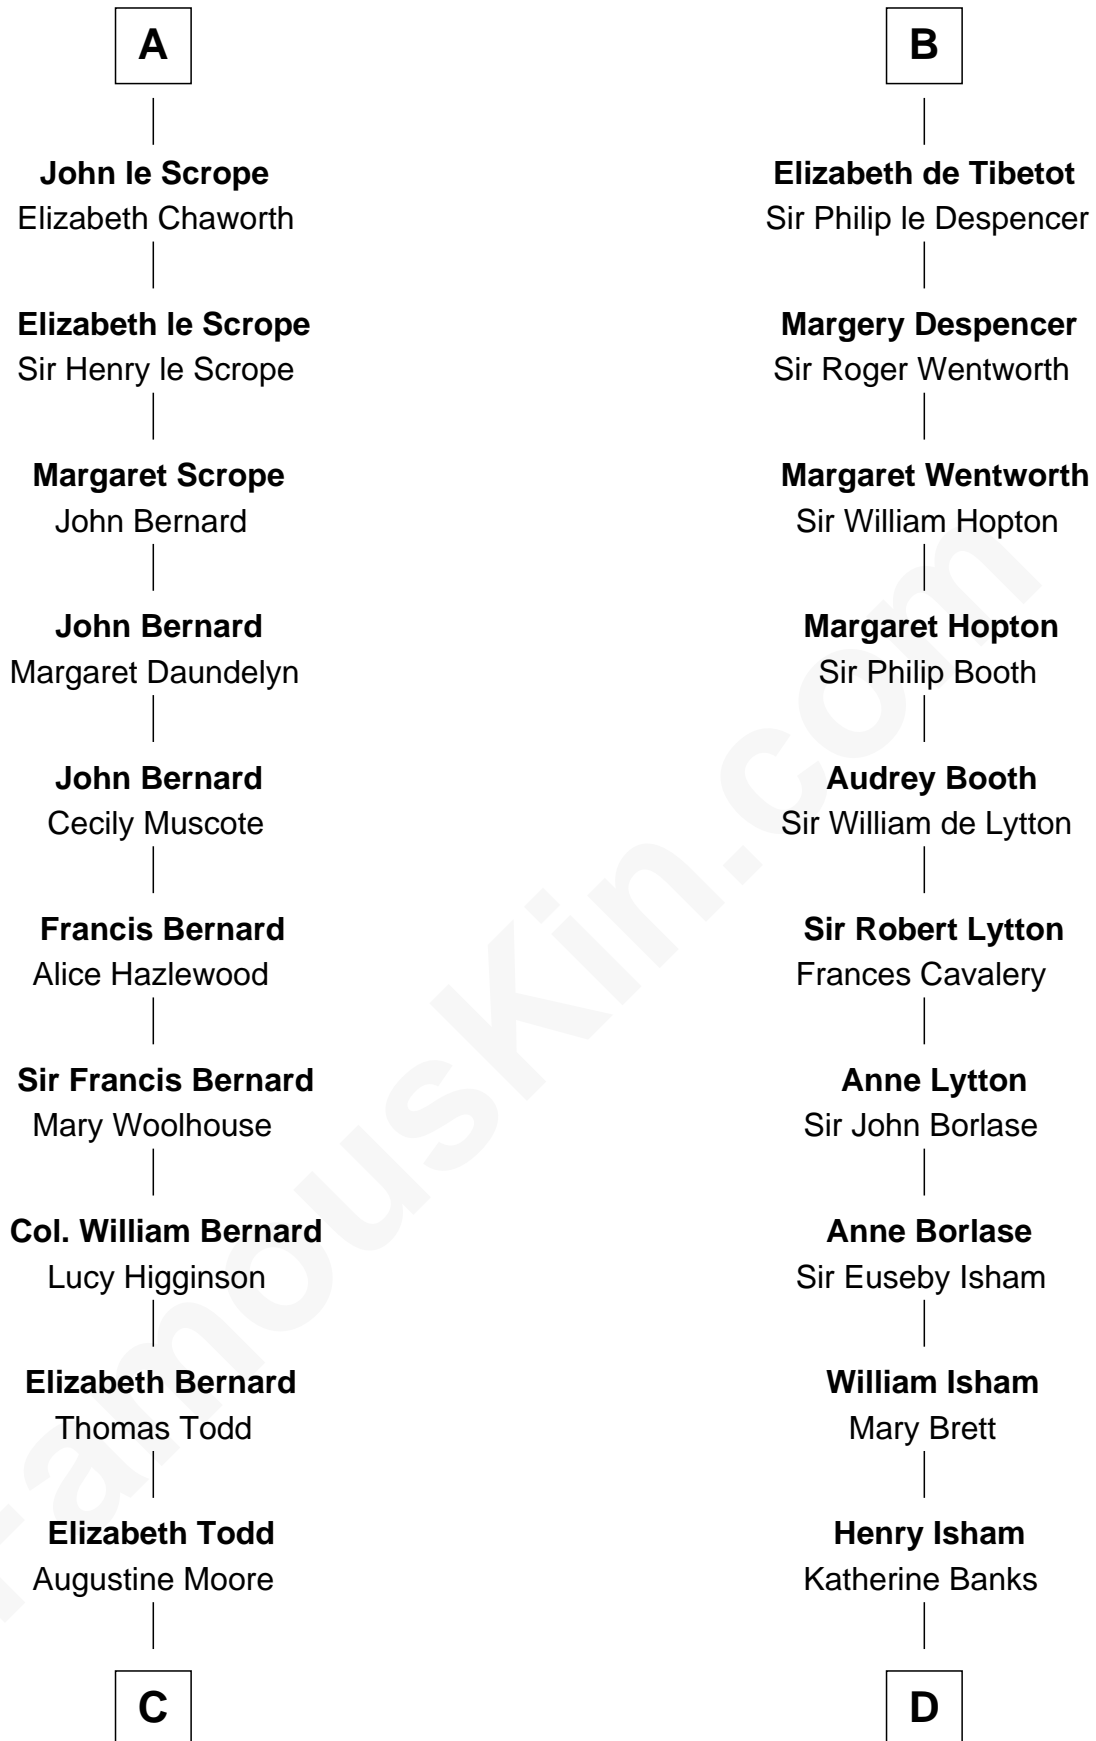

**FamousKin.com**  
**Relationship Chart of**  
**General Robert E. Lee**  
*Confederate Army - U.S. Civil War*

20th cousin of

**Thomas Jefferson**

*3rd U.S. President and Signer of the Declaration of Independence*

**Sir Odinel de Umfreville**

Alice de Lucy

**C**

**Col. Bernard Moore**  
Anne Catherine Spotswood

**Anne Butler Moore**  
Charles Carter

**Anne Hill Carter**  
Maj. Gen. Henry Lee

**General Robert E. Lee**  
*Confederate Army - U.S. Civil War*

**D**

**Mary Isham**  
Col. William Randolph

**Isham Randolph**  
Jane Rogers

**Jane Randolph**  
Peter Jefferson

**Thomas Jefferson**  
*3rd U.S. President*