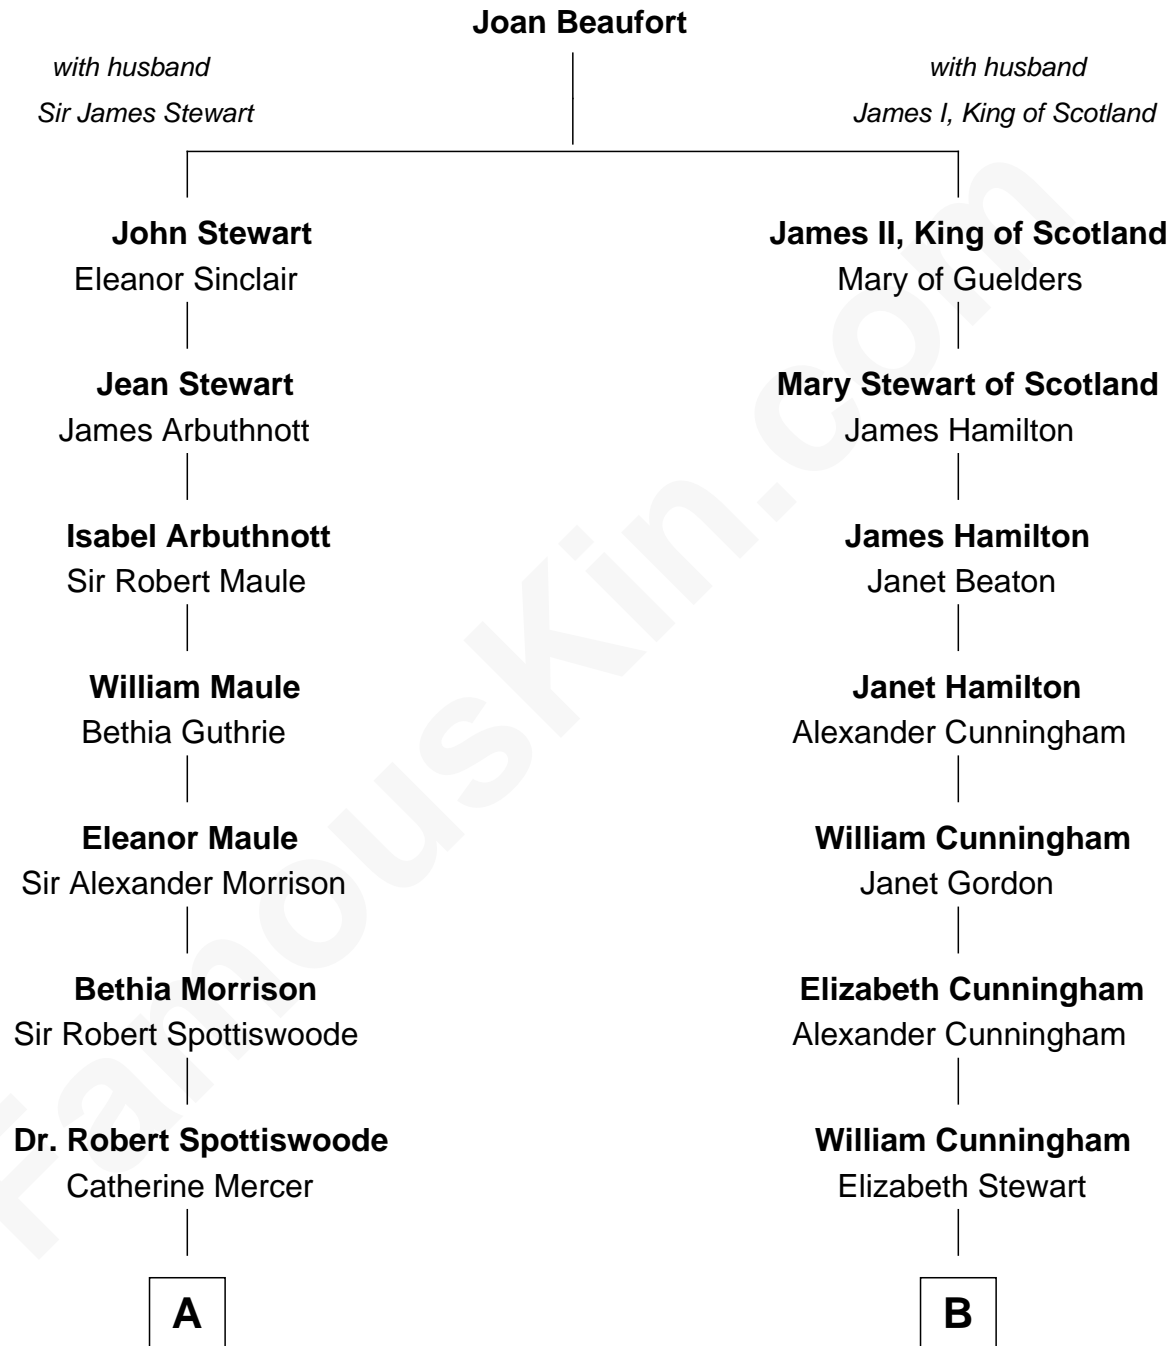

FamousKin.com Relationship Chart of

General Robert E. Lee

Confederate Army - U.S. Civil War

11th cousin 1 time removed of

Alexander Hamilton

1st U.S. Secretary of the Treasury

A

Lt. Gov. Alexander Spotswood

Anne Butler Brayne

Anne Catherine Spotswood

Col. Bernard Moore

Anne Butler Moore

Charles Carter

Anne Hill Carter

Maj. Gen. Henry Lee

General Robert E. Lee