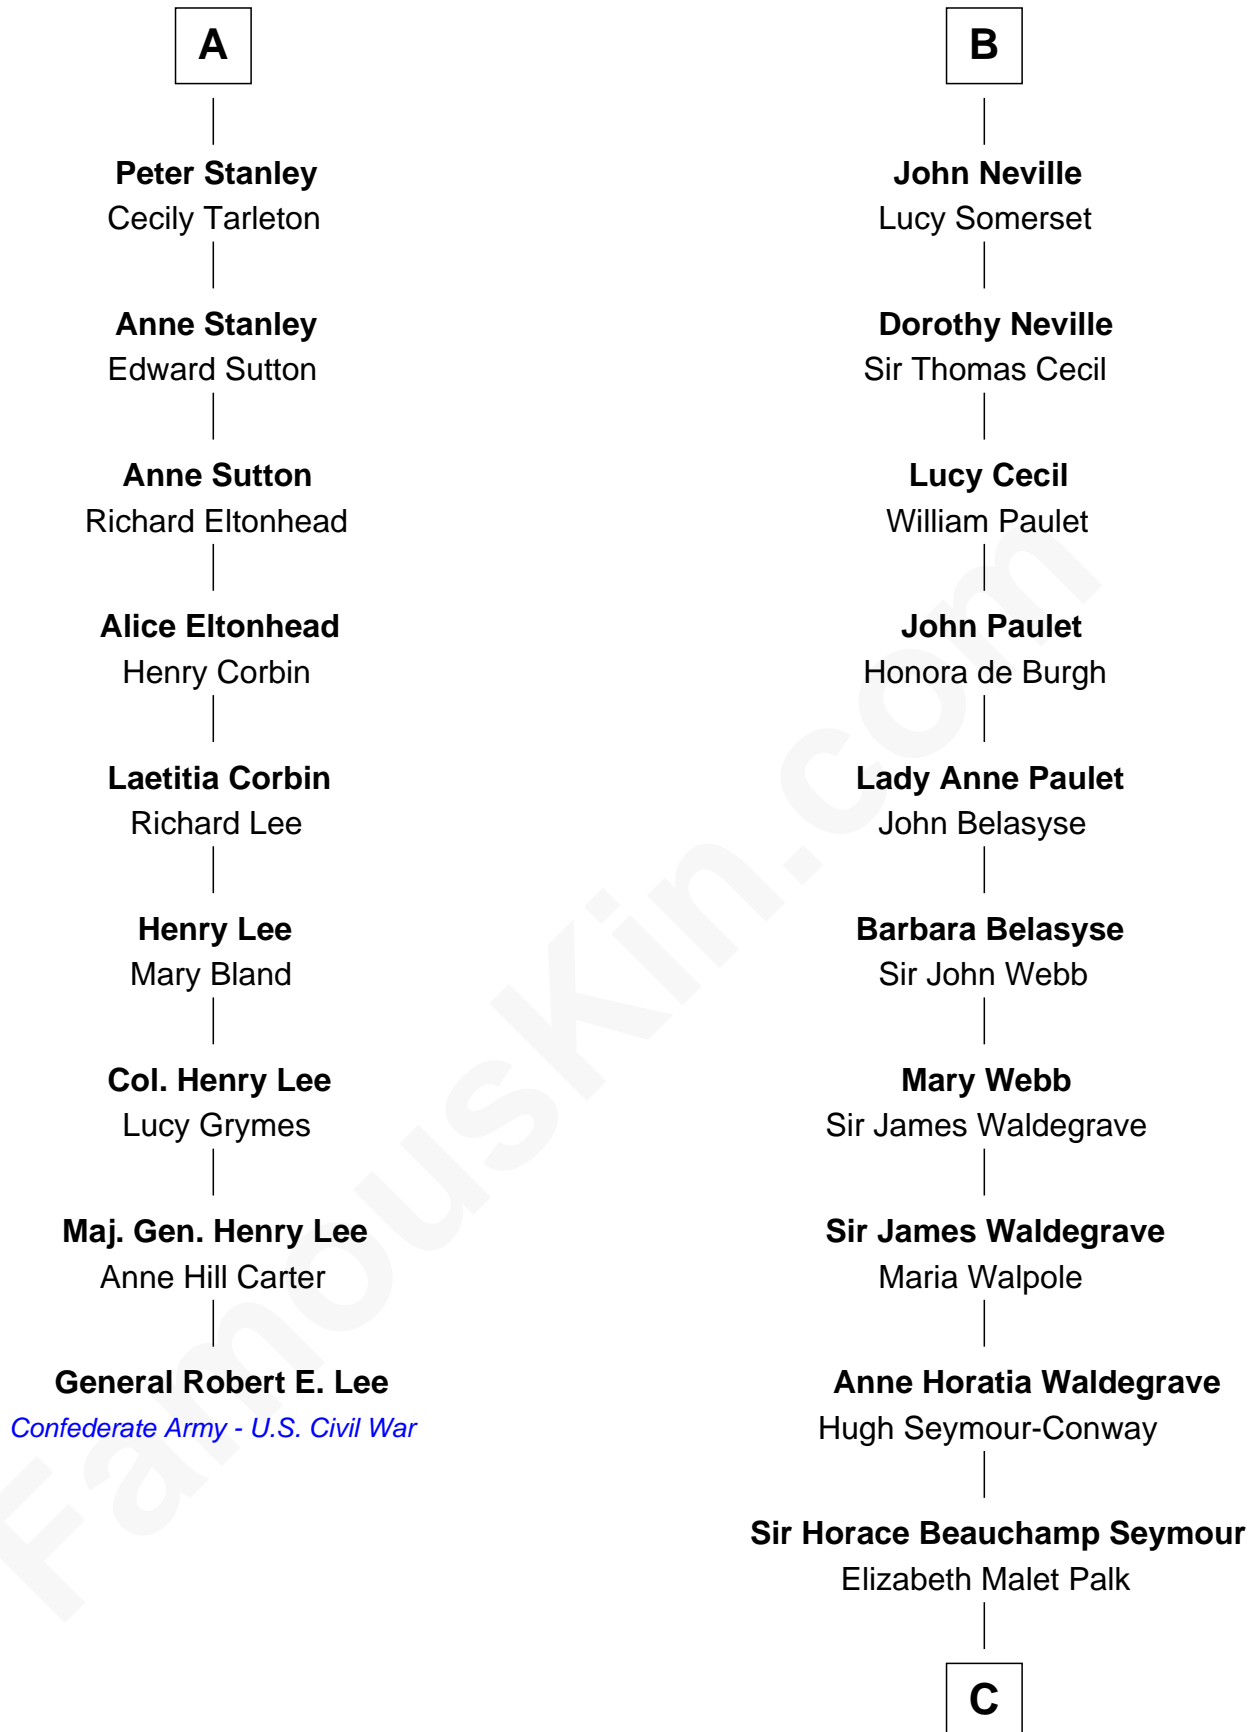

# FamousKin.com Relationship Chart of

**General Robert E. Lee**

*Confederate Army - U.S. Civil War*

15th cousin 6 times removed of

**Princess Diana**

*Princess of Wales*

**Katherine de Hastang**

Ralph de Stafford

**C**

**Adelaide Horatia Elizabeth Seymour**

Frederick Spencer

**Charles Robert Spencer**

Margaret Baring

**Albert Edward John Spencer**

Cynthia Elinor Beatrix Hamilton

**Edward John Spencer**

Frances Ruth Burke Roche

**Princess Diana**

*Princess of Wales*

FamousKin.com