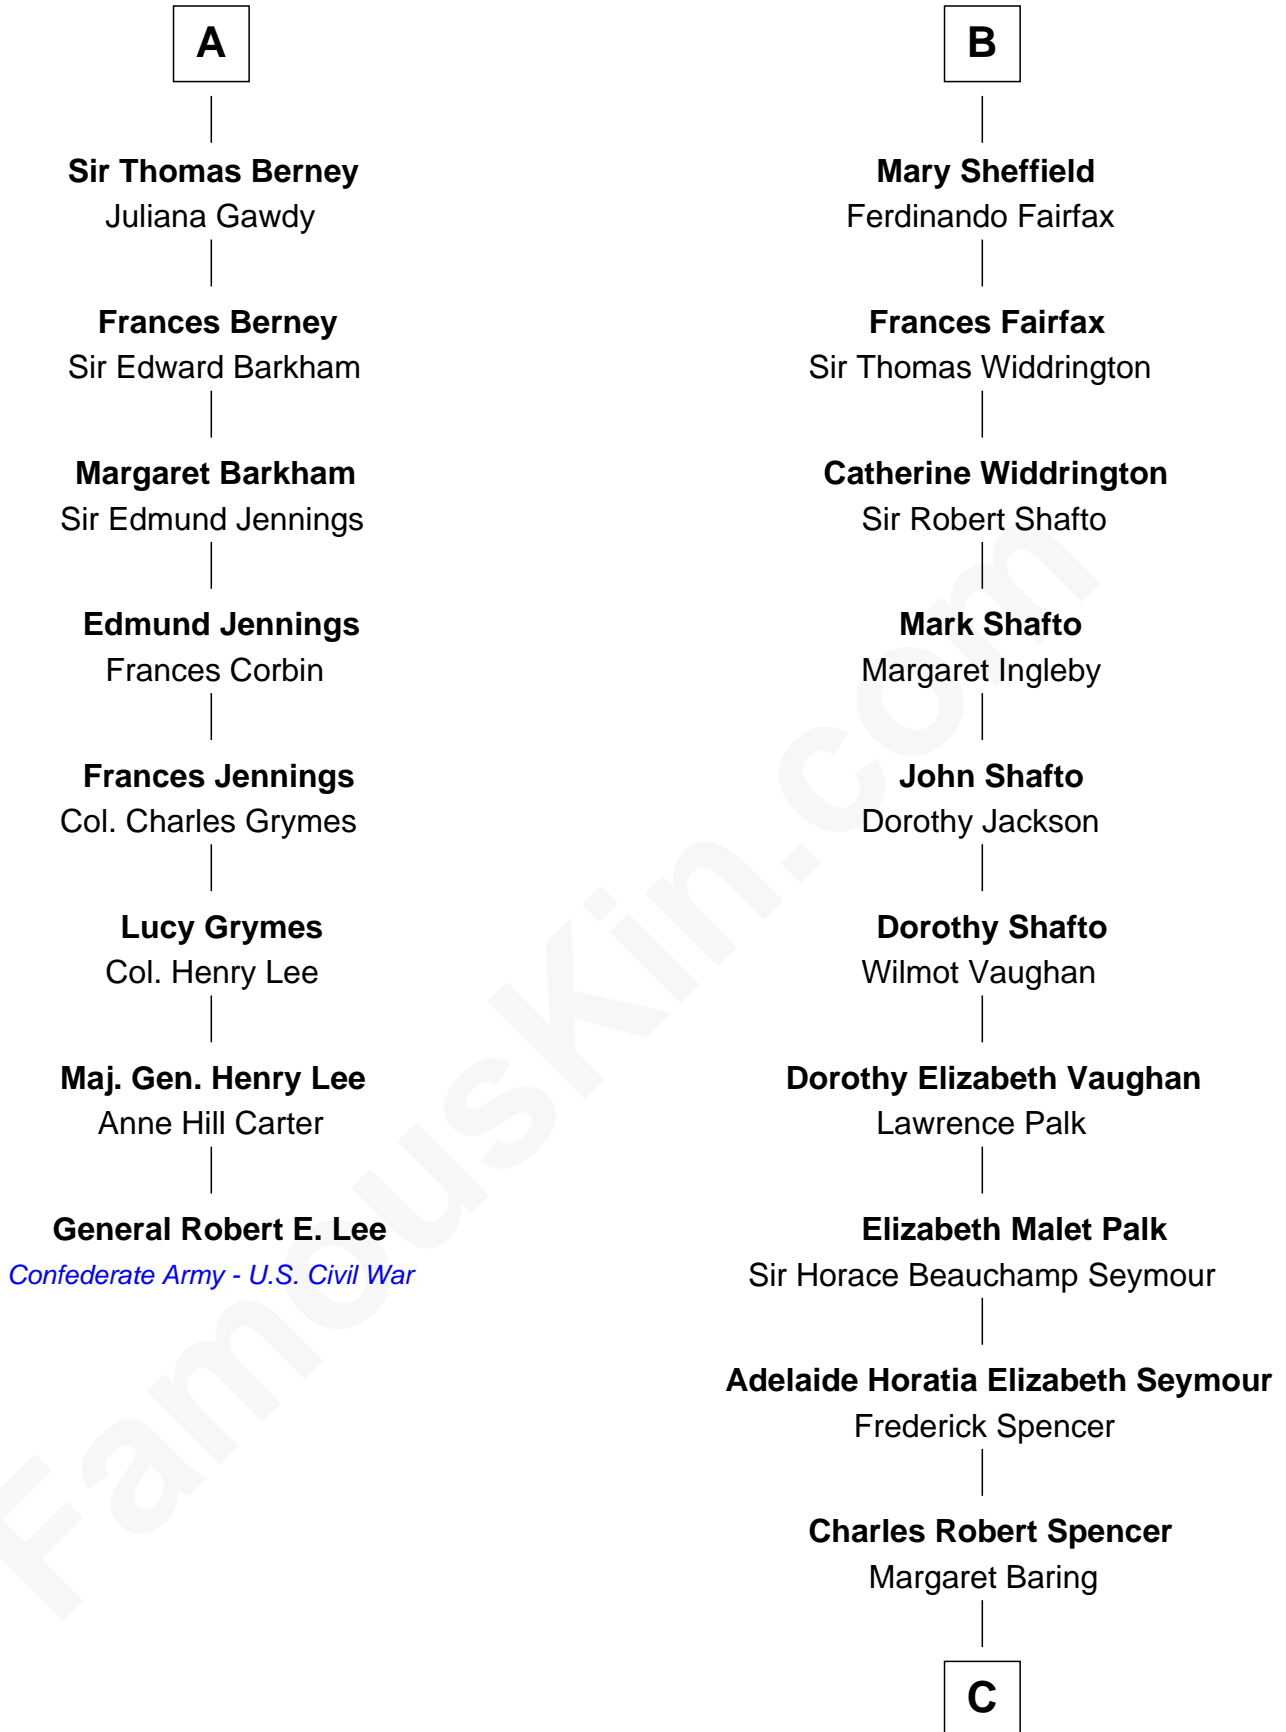

FamousKin.com Relationship Chart of

General Robert E. Lee

Confederate Army - U.S. Civil War

14th cousin 5 times removed of

Princess Diana

Princess of Wales

Sir Richard Sergeaux

Philippe Fitzalan

C

Albert Edward John Spencer
Cynthia Elinor Beatrix Hamilton

Edward John Spencer
Frances Ruth Burke Roche

Princess Diana
Princess of Wales

FamousKin.com