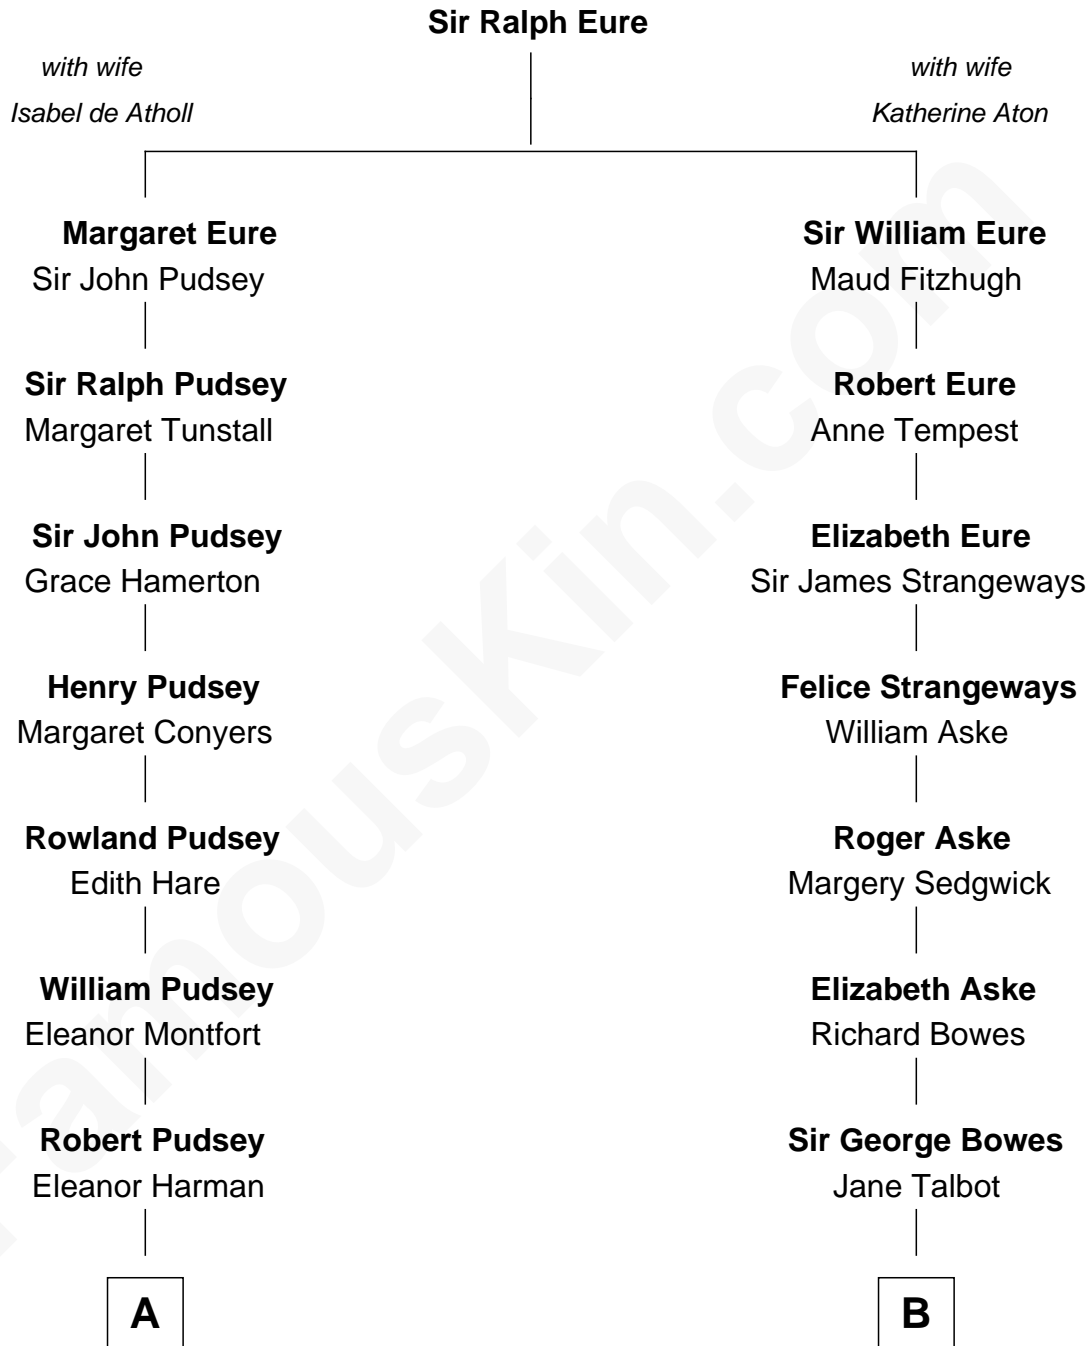

FamousKin.com Relationship Chart of

General Robert E. Lee

Confederate Army - U.S. Civil War

15th cousin 5 times removed of

Princess Diana

Princess of Wales

C

James Albert Edward Hamilton
Rosalind Cecilia Caroline Bingham

Cynthia Elinor Beatrix Hamilton
Albert Edward John Spencer

Edward John Spencer
Frances Ruth Burke Roche

Princess Diana
Princess of Wales

FamousKin.com