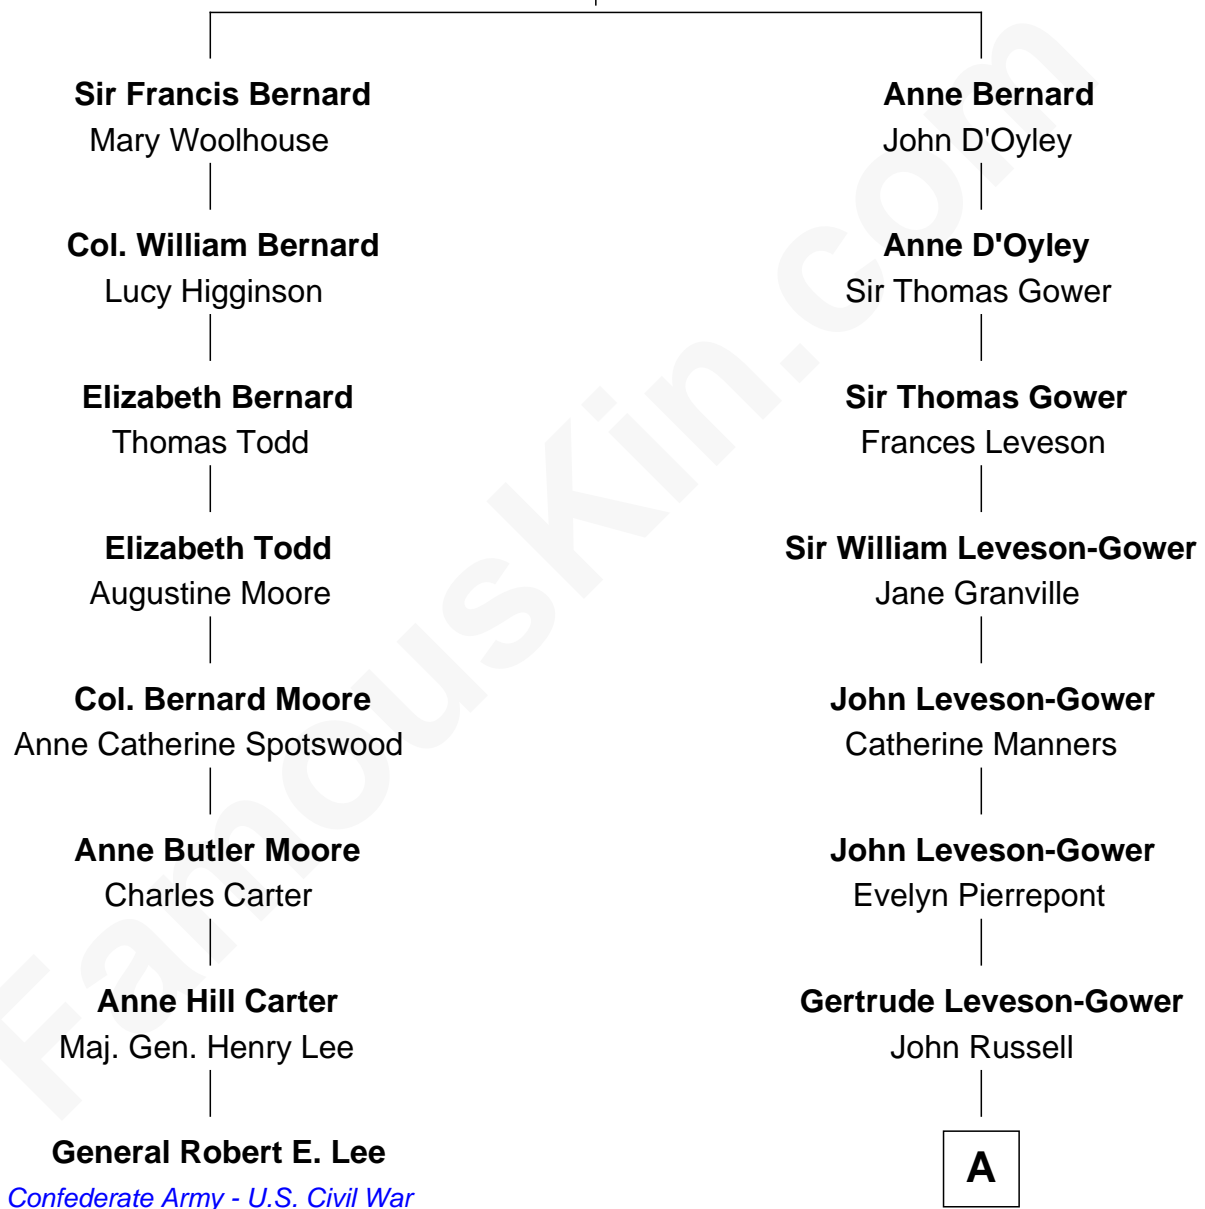

FamousKin.com Relationship Chart of

General Robert E. Lee

Confederate Army - U.S. Civil War

7th cousin 7 times removed of

Princess Diana

Princess of Wales

Francis Bernard

Alice Hazlewood

A

Francis Russell

Elizabeth Keppel

Sir John Russell

Georgiana Gordon

Louisa Jane Russell

James Hamilton

James Hamilton

Mary Anna Curzon-Howe

James Albert Edward Hamilton

Rosalind Cecilia Caroline Bingham

Cynthia Elinor Beatrix Hamilton

Albert Edward John Spencer

Edward John Spencer

Frances Ruth Burke Roche

Princess Diana