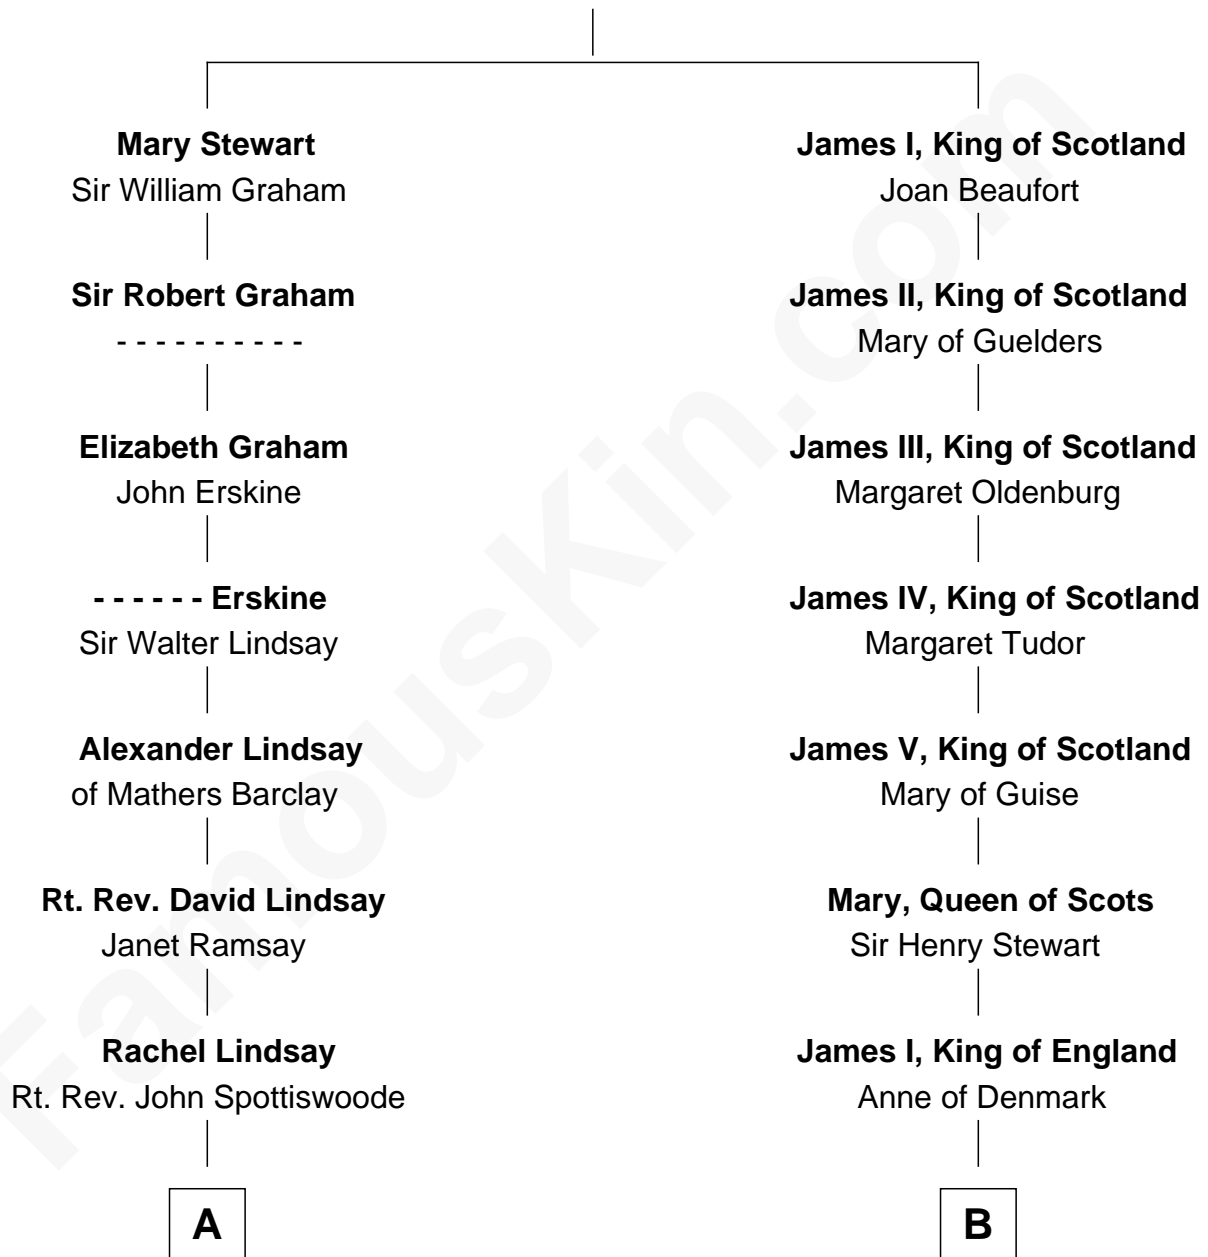

# FamousKin.com Relationship Chart of

**General Robert E. Lee**

*Confederate Army - U.S. Civil War*

13th cousin 5 times removed of

**Princess Diana**

*Princess of Wales*

**Robert III, King of Scotland**

Anabella Drummond

C

Edward John Spencer  
Frances Ruth Burke Roche

Princess Diana  
*Princess of Wales*

FamousKin.com