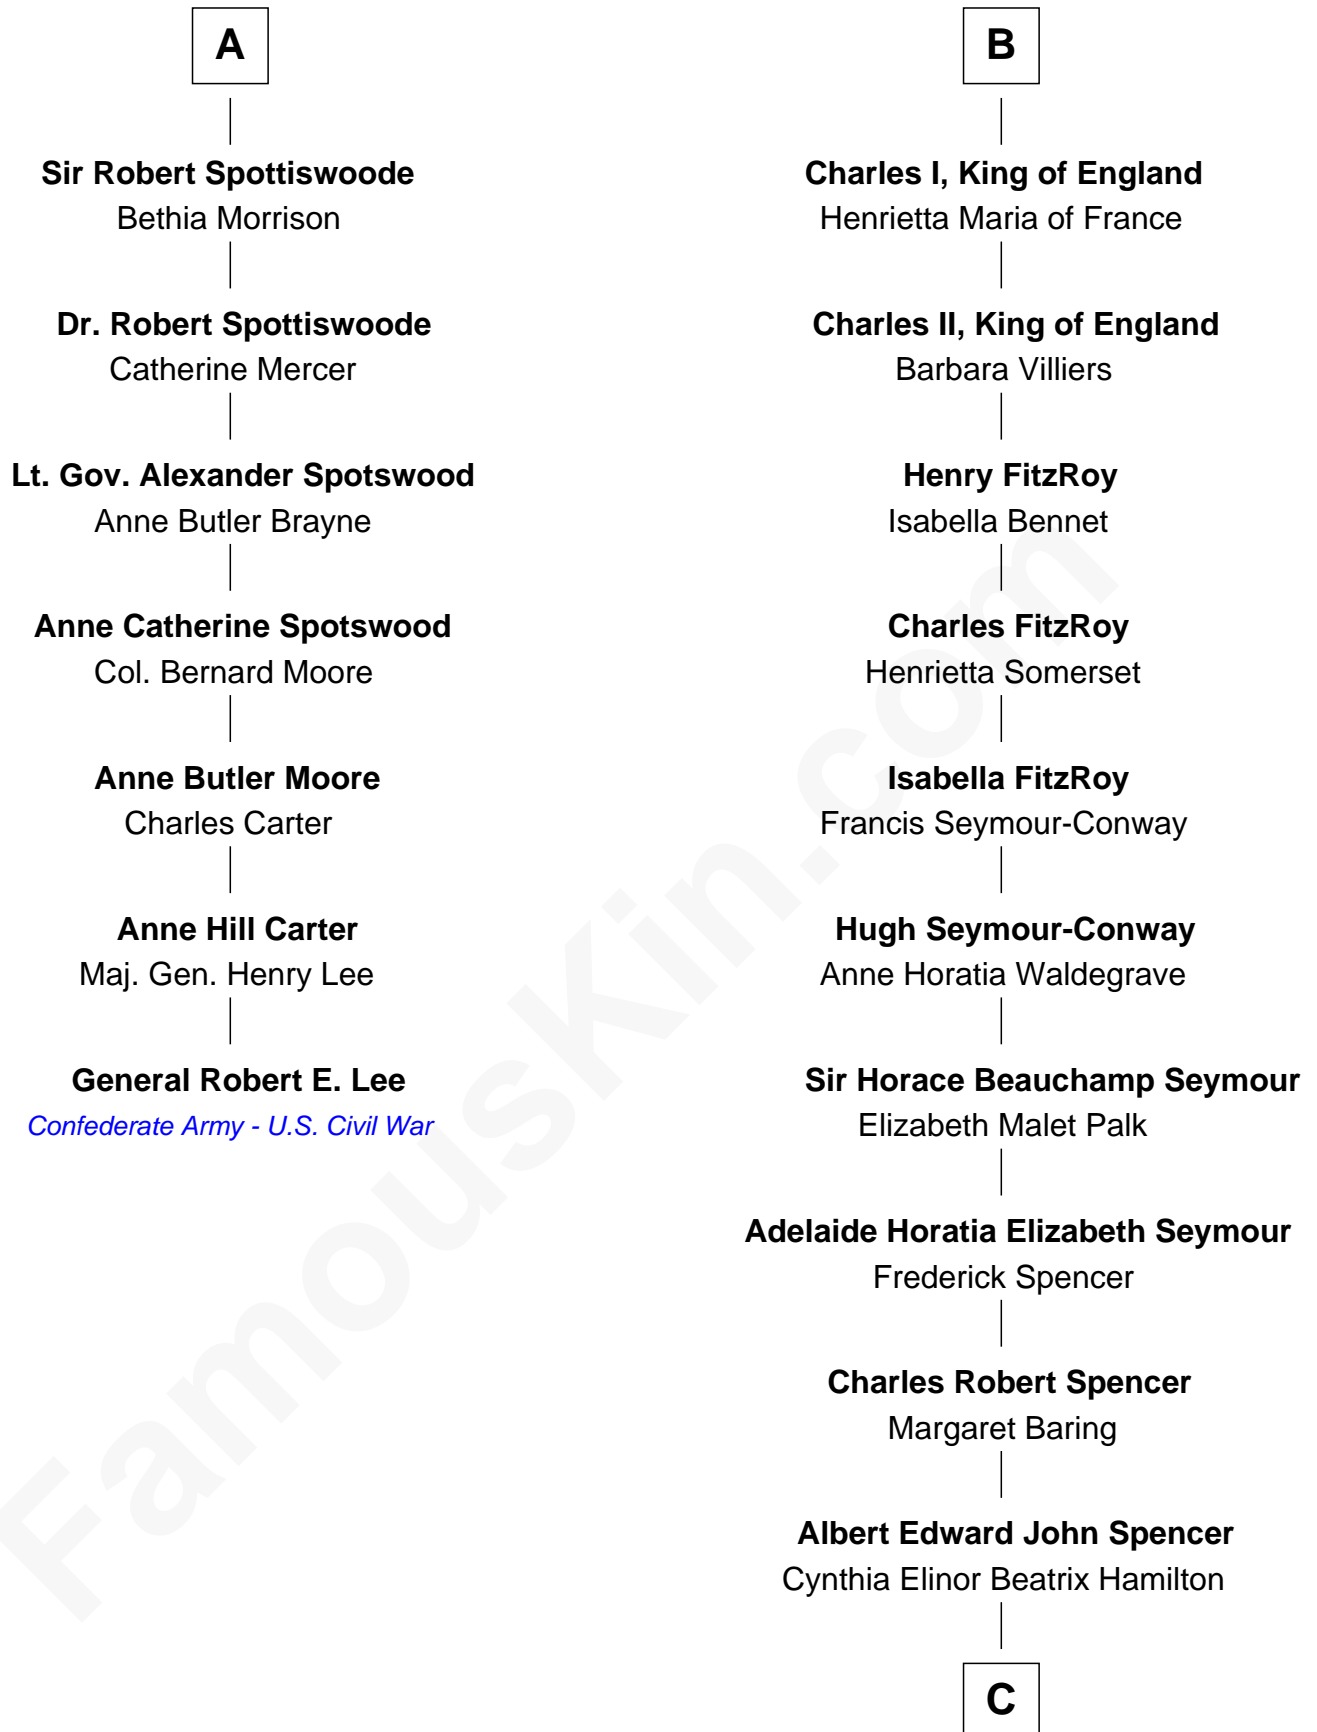

# FamousKin.com Relationship Chart of

**General Robert E. Lee**

*Confederate Army - U.S. Civil War*

13th cousin 5 times removed of

**Princess Diana**

*Princess of Wales*

**Robert III, King of Scotland**

Anabella Drummond

C

Edward John Spencer  
Frances Ruth Burke Roche

Princess Diana  
*Princess of Wales*

FamousKin.com