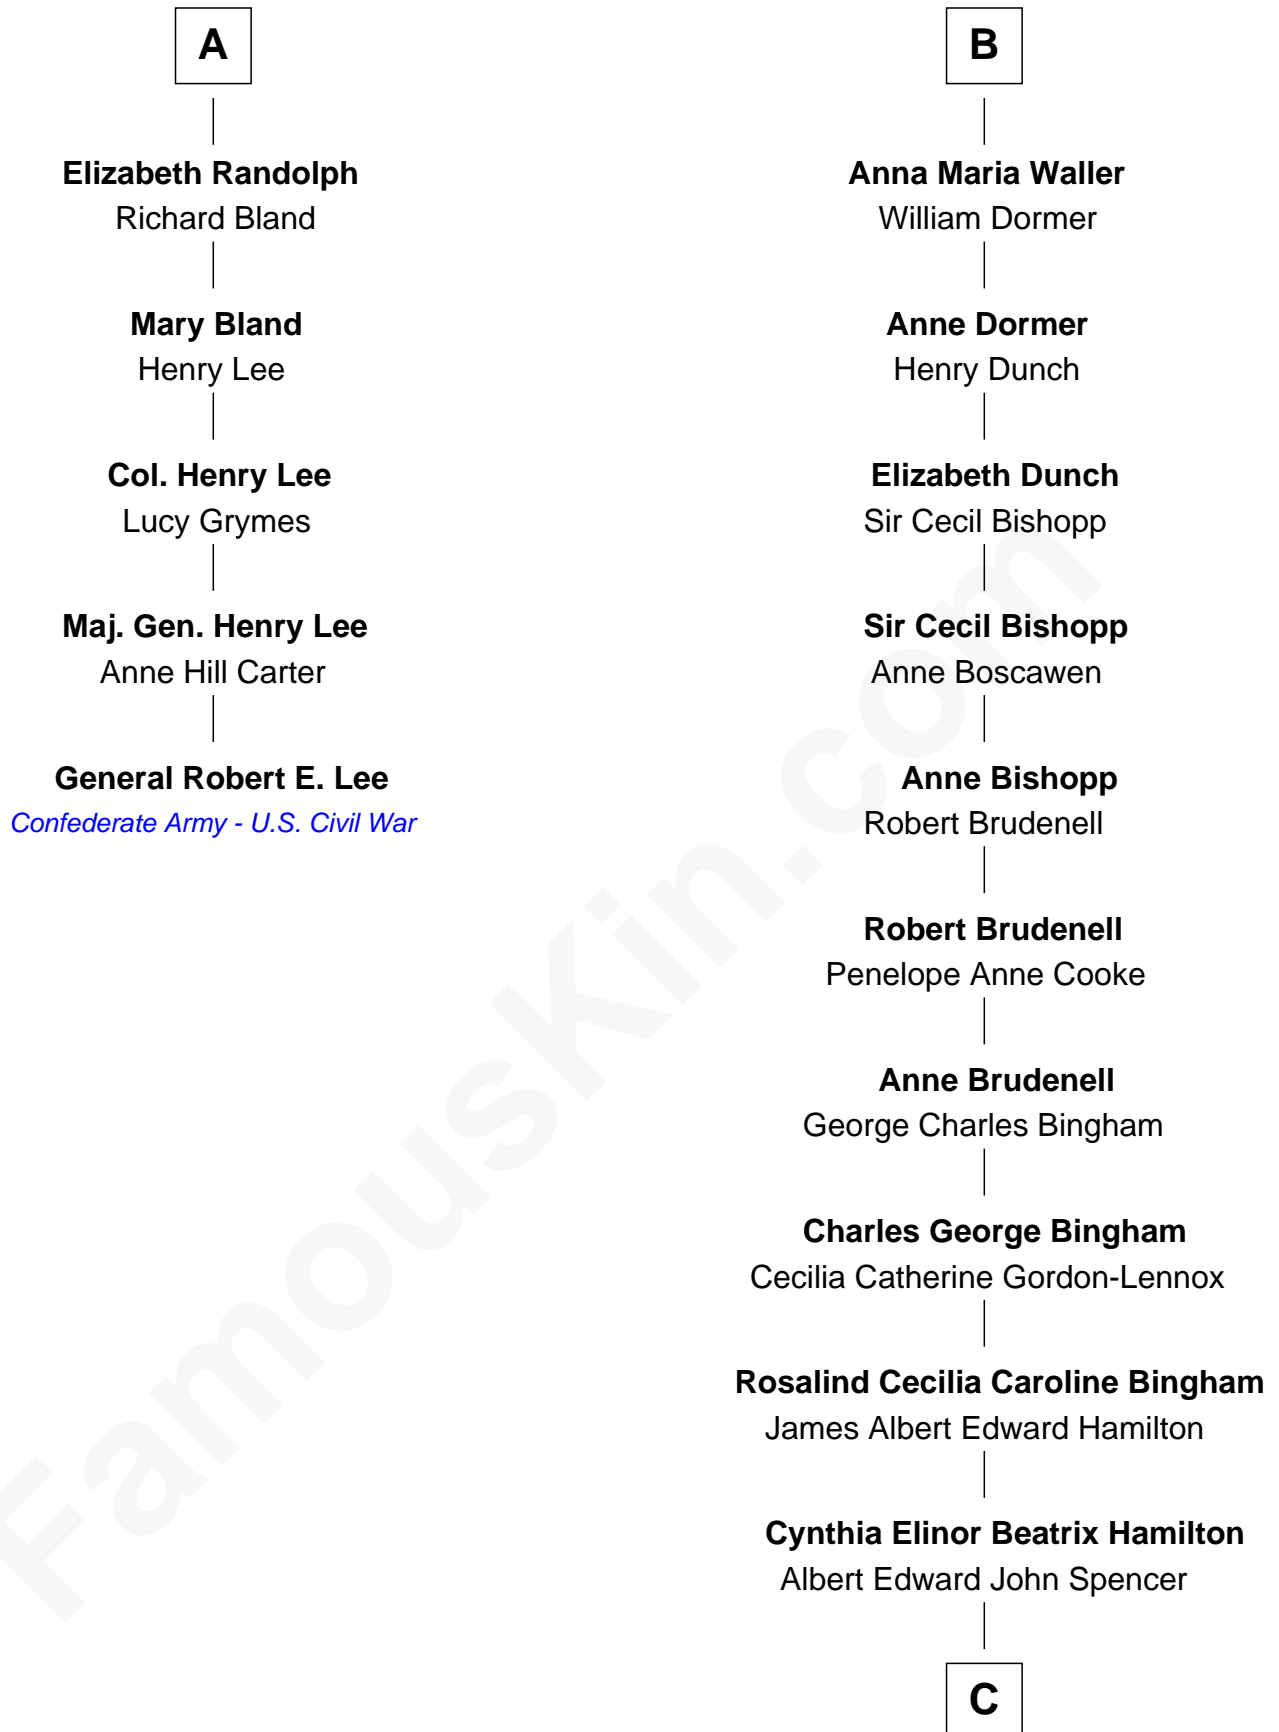

# FamousKin.com Relationship Chart of

**General Robert E. Lee**

*Confederate Army - U.S. Civil War*

11th cousin 7 times removed of

**Princess Diana**

*Princess of Wales*

**Richard Vere**

Isabel Green

**C**

**Edward John Spencer**  
Frances Ruth Burke Roche

**Princess Diana**  
*Princess of Wales*

FamousKin.com