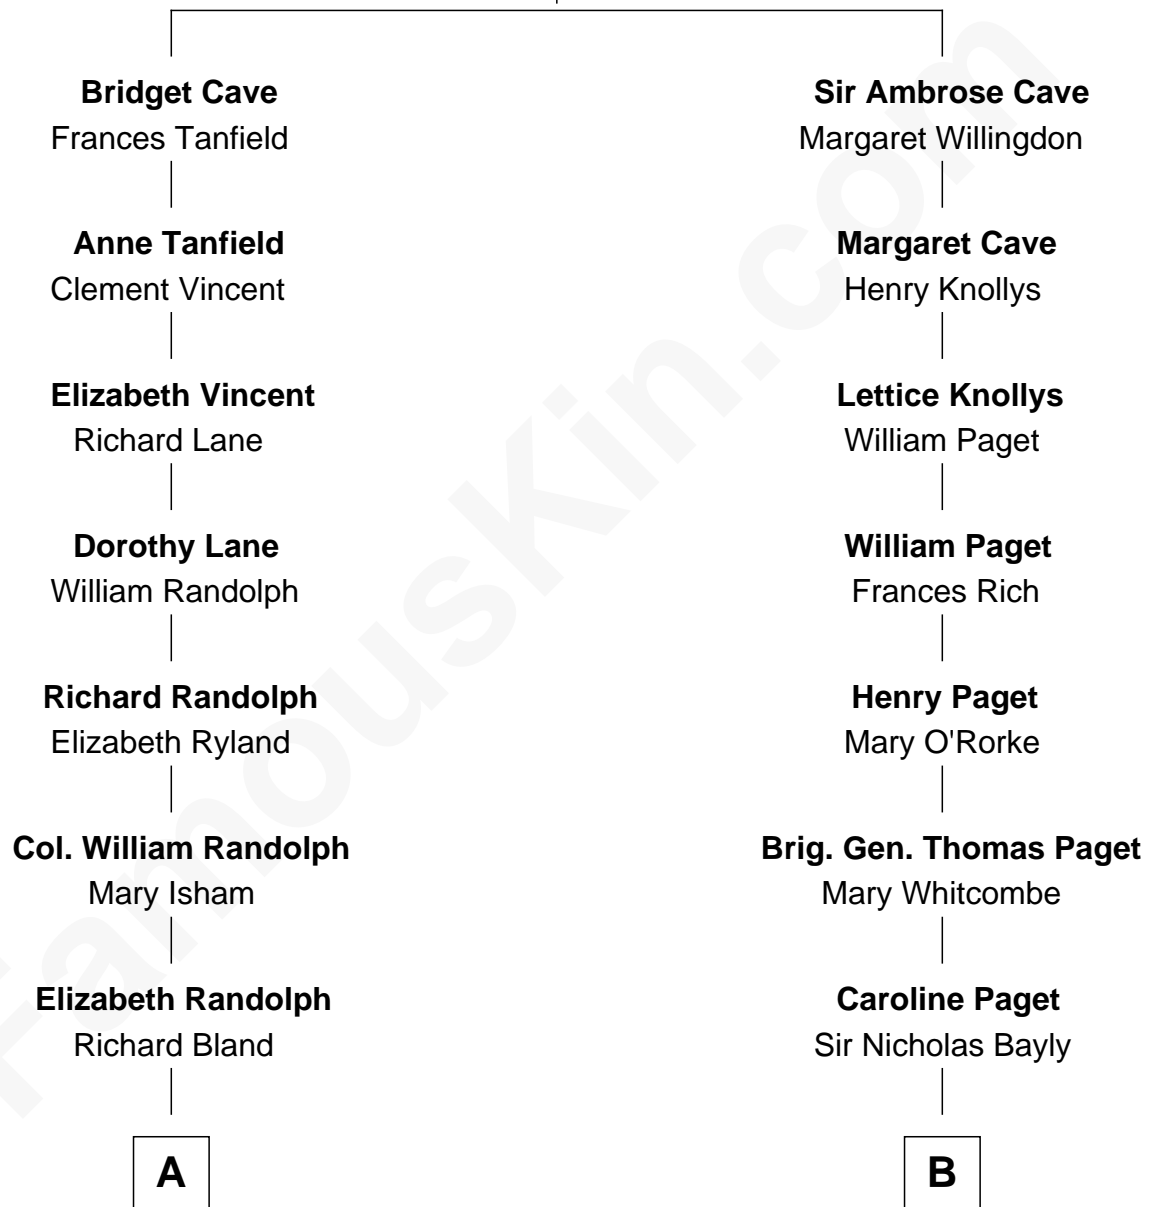

FamousKin.com

Relationship Chart of

General Robert E. Lee

Confederate Army - U.S. Civil War

10th cousin 4 times removed of

Princess Diana

Princess of Wales

Richard Cave
Margaret Saxby

A

Mary Bland
Henry Lee

Col. Henry Lee
Lucy Grymes

Maj. Gen. Henry Lee
Anne Hill Carter

General Robert E. Lee
Confederate Army - U.S. Civil War

B

Henry Bayly alias Paget
Jane Champagné

Henry William Paget
Lady Caroline Elizabeth Villiers