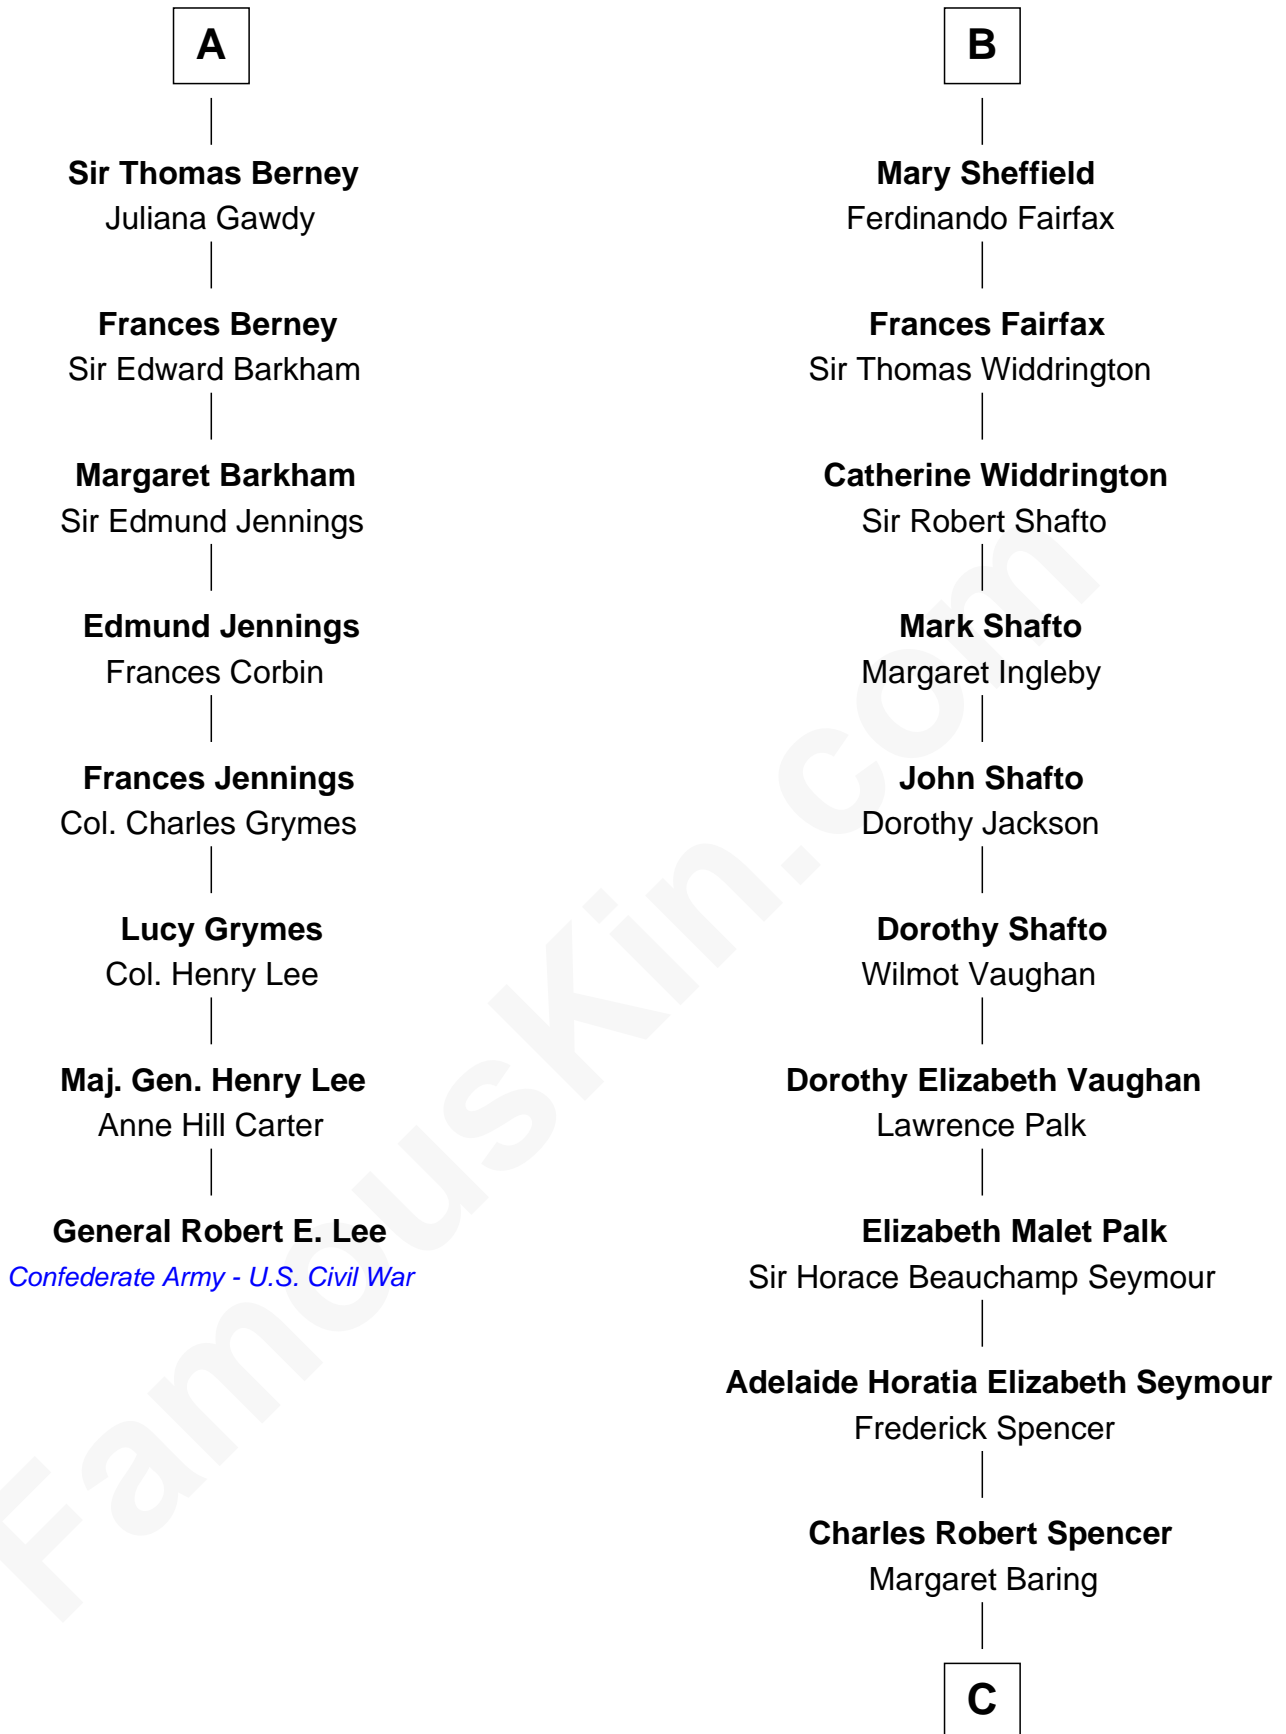

# FamousKin.com Relationship Chart of

**General Robert E. Lee**

*Confederate Army - U.S. Civil War*

14th cousin 6 times removed of

**Prince William**

*Prince of Wales*

**Sir Richard Sergeaux**

Philippe Fitzalan

C

**Albert Edward John Spencer**

Cynthia Elinor Beatrix Hamilton

**Edward John Spencer**

Frances Ruth Burke Roche

**Princess Diana Frances Spencer**

Charles III, King of the United Kingdom

**Prince William**