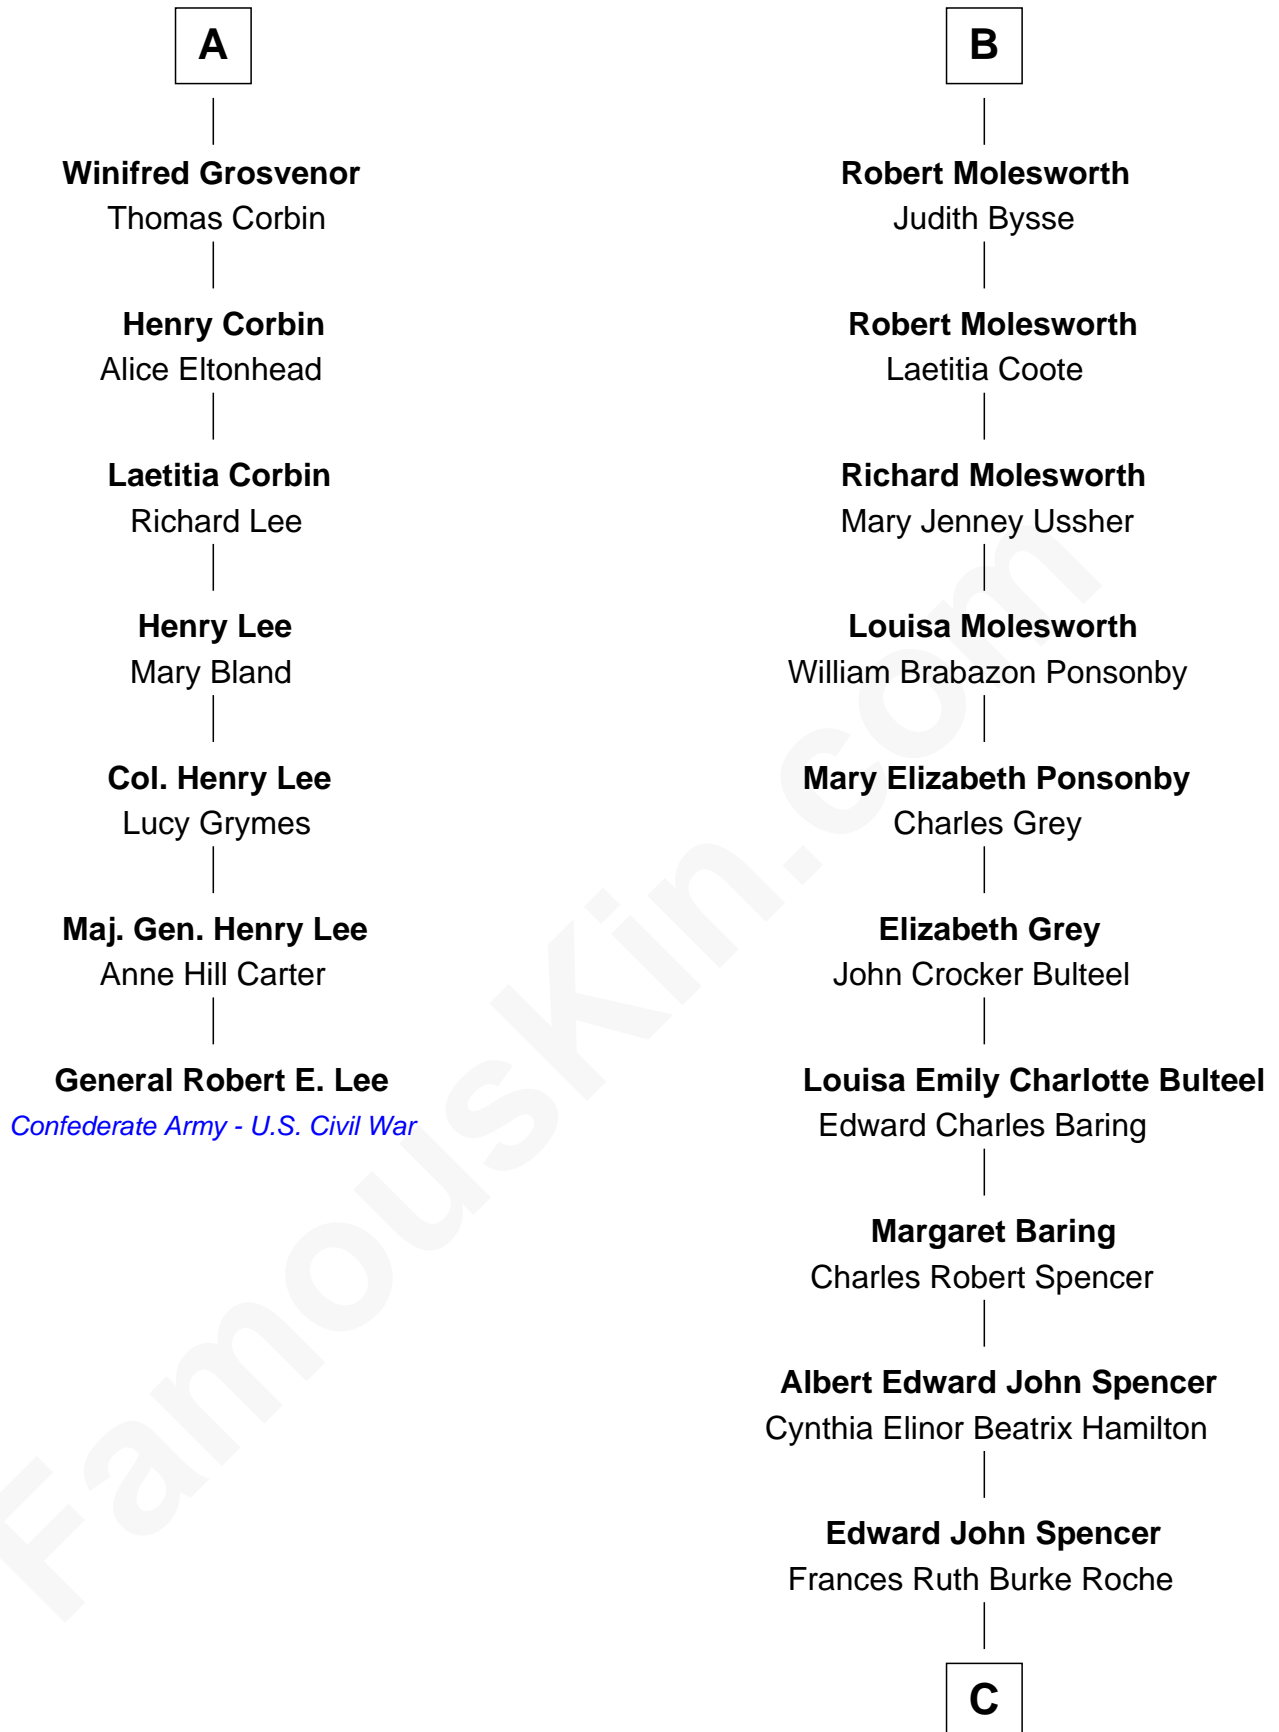

# FamousKin.com Relationship Chart of

**General Robert E. Lee**

*Confederate Army - U.S. Civil War*

13th cousin 5 times removed of

**Prince William**

*Prince of Wales*

**Sir Robert Corbet**

Margaret - - - - -

**C**

**Princess Diana Frances Spencer**  
Charles III, King of the United Kingdom

**Prince William**  
*Prince of Wales*

FamousKin.com