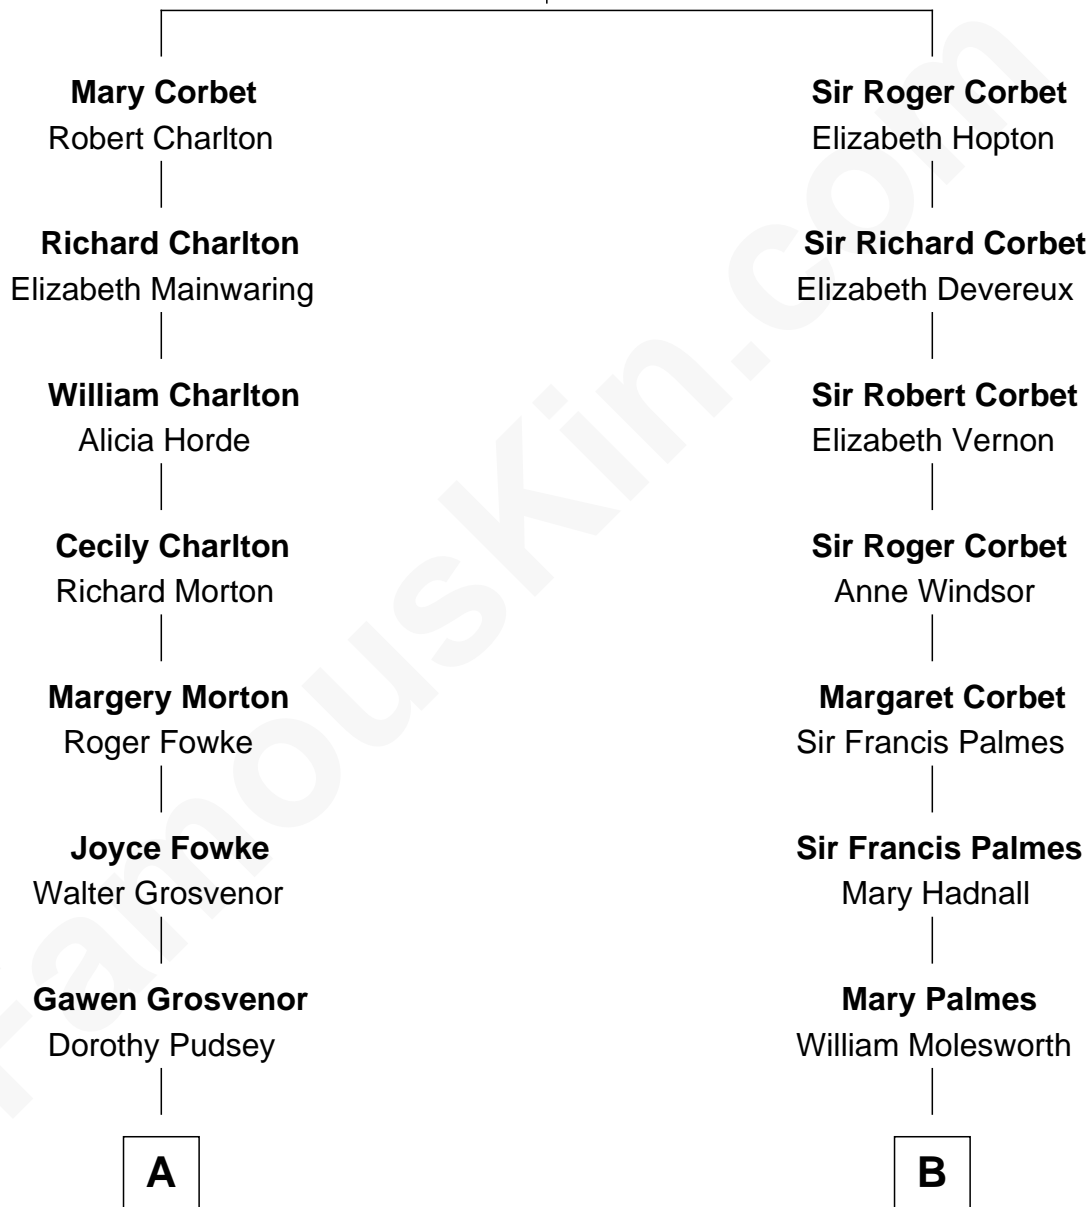

# FamousKin.com Relationship Chart of

**General Robert E. Lee**

*Confederate Army - U.S. Civil War*

13th cousin 5 times removed of

**Prince William**

*Prince of Wales*

**Sir Robert Corbet**

Margaret - - - - -

**C**

**Princess Diana Frances Spencer**  
Charles III, King of the United Kingdom

**Prince William**  
*Prince of Wales*

FamousKin.com