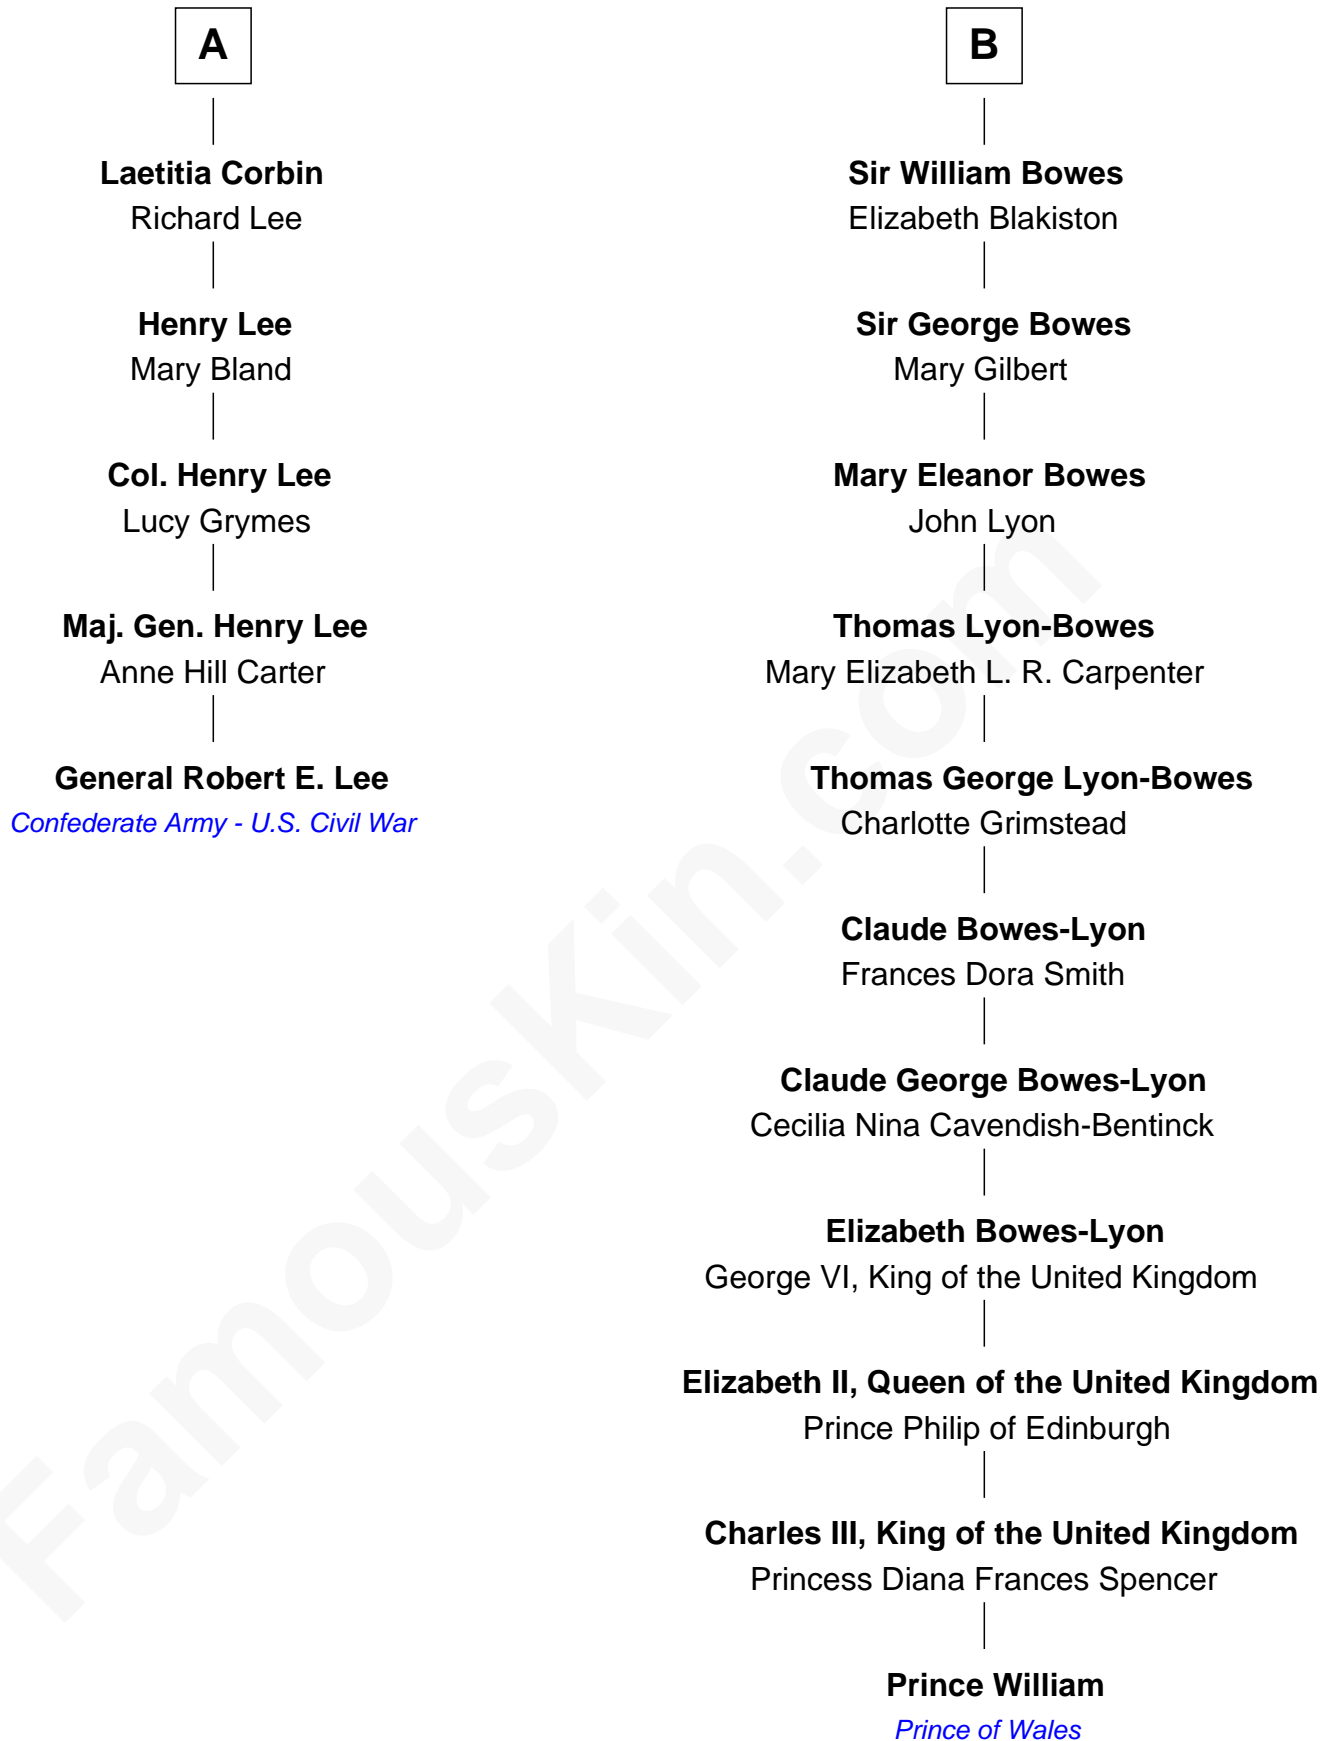

# FamousKin.com Relationship Chart of

**General Robert E. Lee**

*Confederate Army - U.S. Civil War*

11th cousin 6 times removed of

**Prince William**

*Prince of Wales*

**Sir Thomas Stanley**

Joan Goushill

Sir William Troutbeck

**Adam Troutbeck**

Joan Molyneux

**Margaret Troutbeck**

Sir John Talbot

**Sir John Talbot**

Frances Giffard

**Jane Talbot**

Sir George Bowes

**Thomas Bowes**

Anne Warcop

**Thomas Bowes**

Anne Maxton

**B**

William photo by [InSapphoWeTrust](#) [\(CC BY-SA 2.0\)](#)