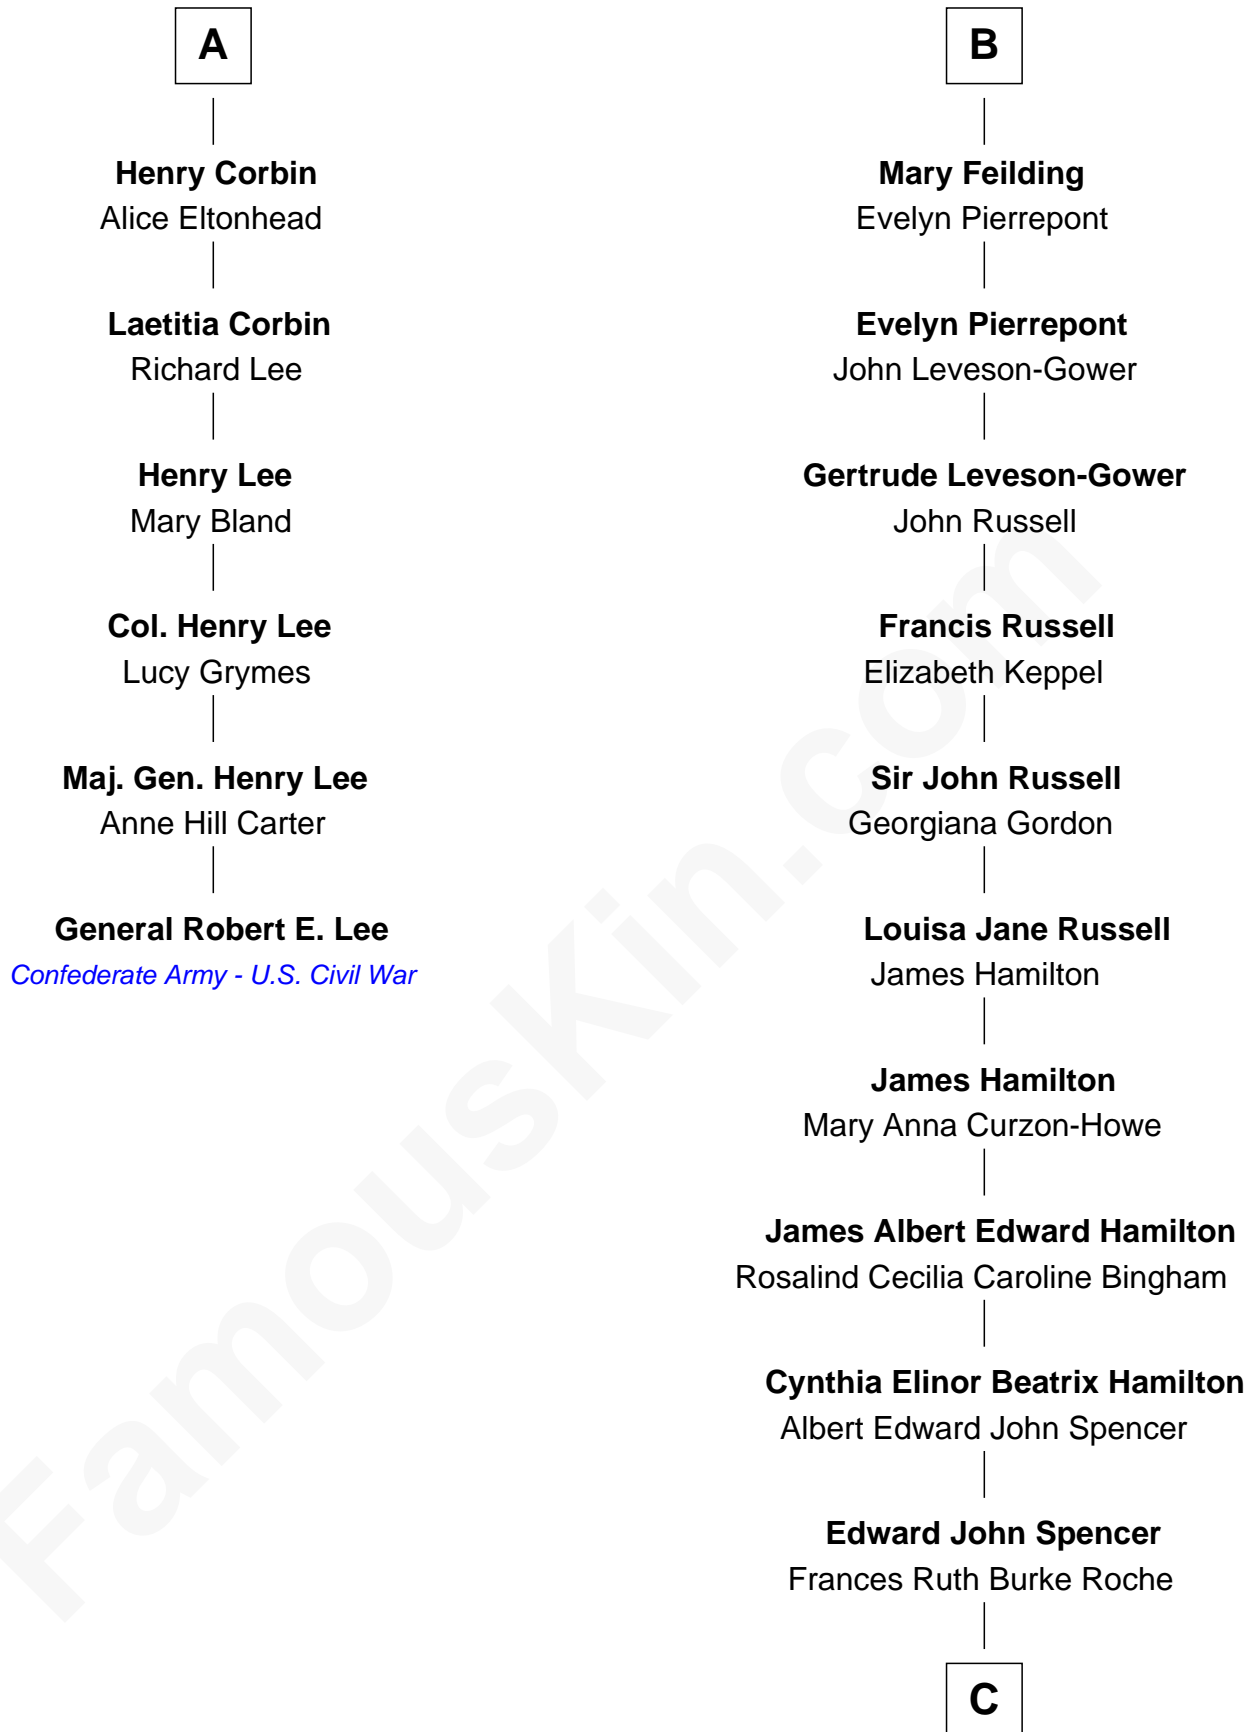

FamousKin.com Relationship Chart of

General Robert E. Lee

Confederate Army - U.S. Civil War

12th cousin 6 times removed of

Prince William

Prince of Wales

John Aston
Elizabeth Delves

C

Princess Diana Frances Spencer
Charles III, King of the United Kingdom

Prince William
Prince of Wales

FamousKin.com