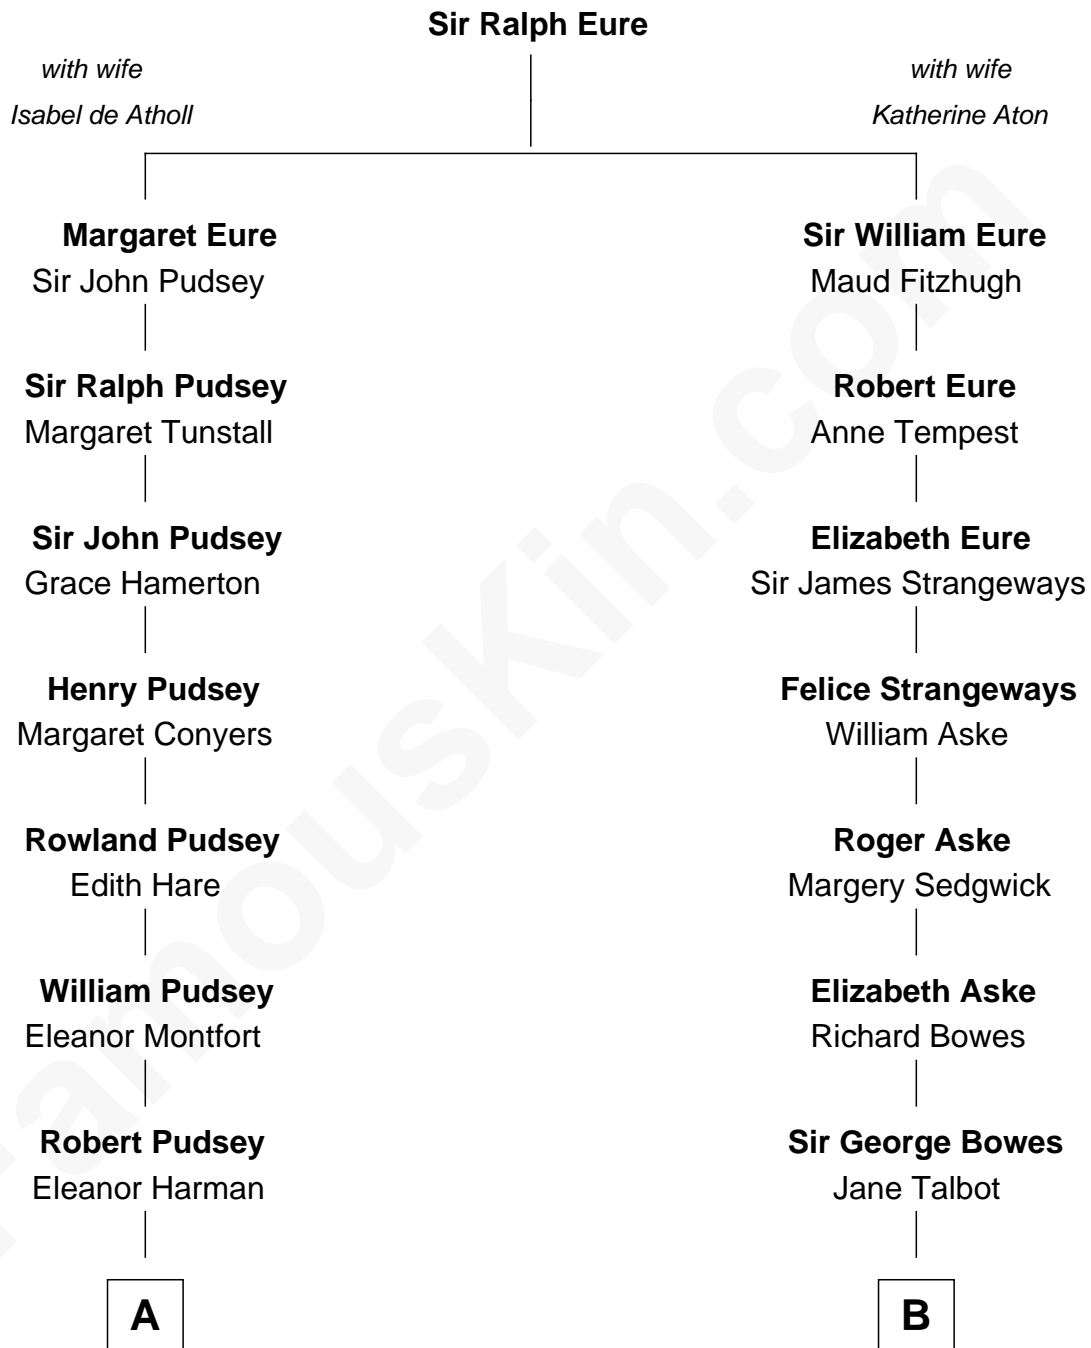

# FamousKin.com Relationship Chart of

**General Robert E. Lee**

*Confederate Army - U.S. Civil War*

15th cousin 4 times removed of

**Prince William**

*Prince of Wales*

**C**

**Elizabeth II, Queen of the United Kingdom**

Prince Philip of Edinburgh

**Charles III, King of the United Kingdom**

Princess Diana Frances Spencer

**Prince William**

*Prince of Wales*

FamousKin.com