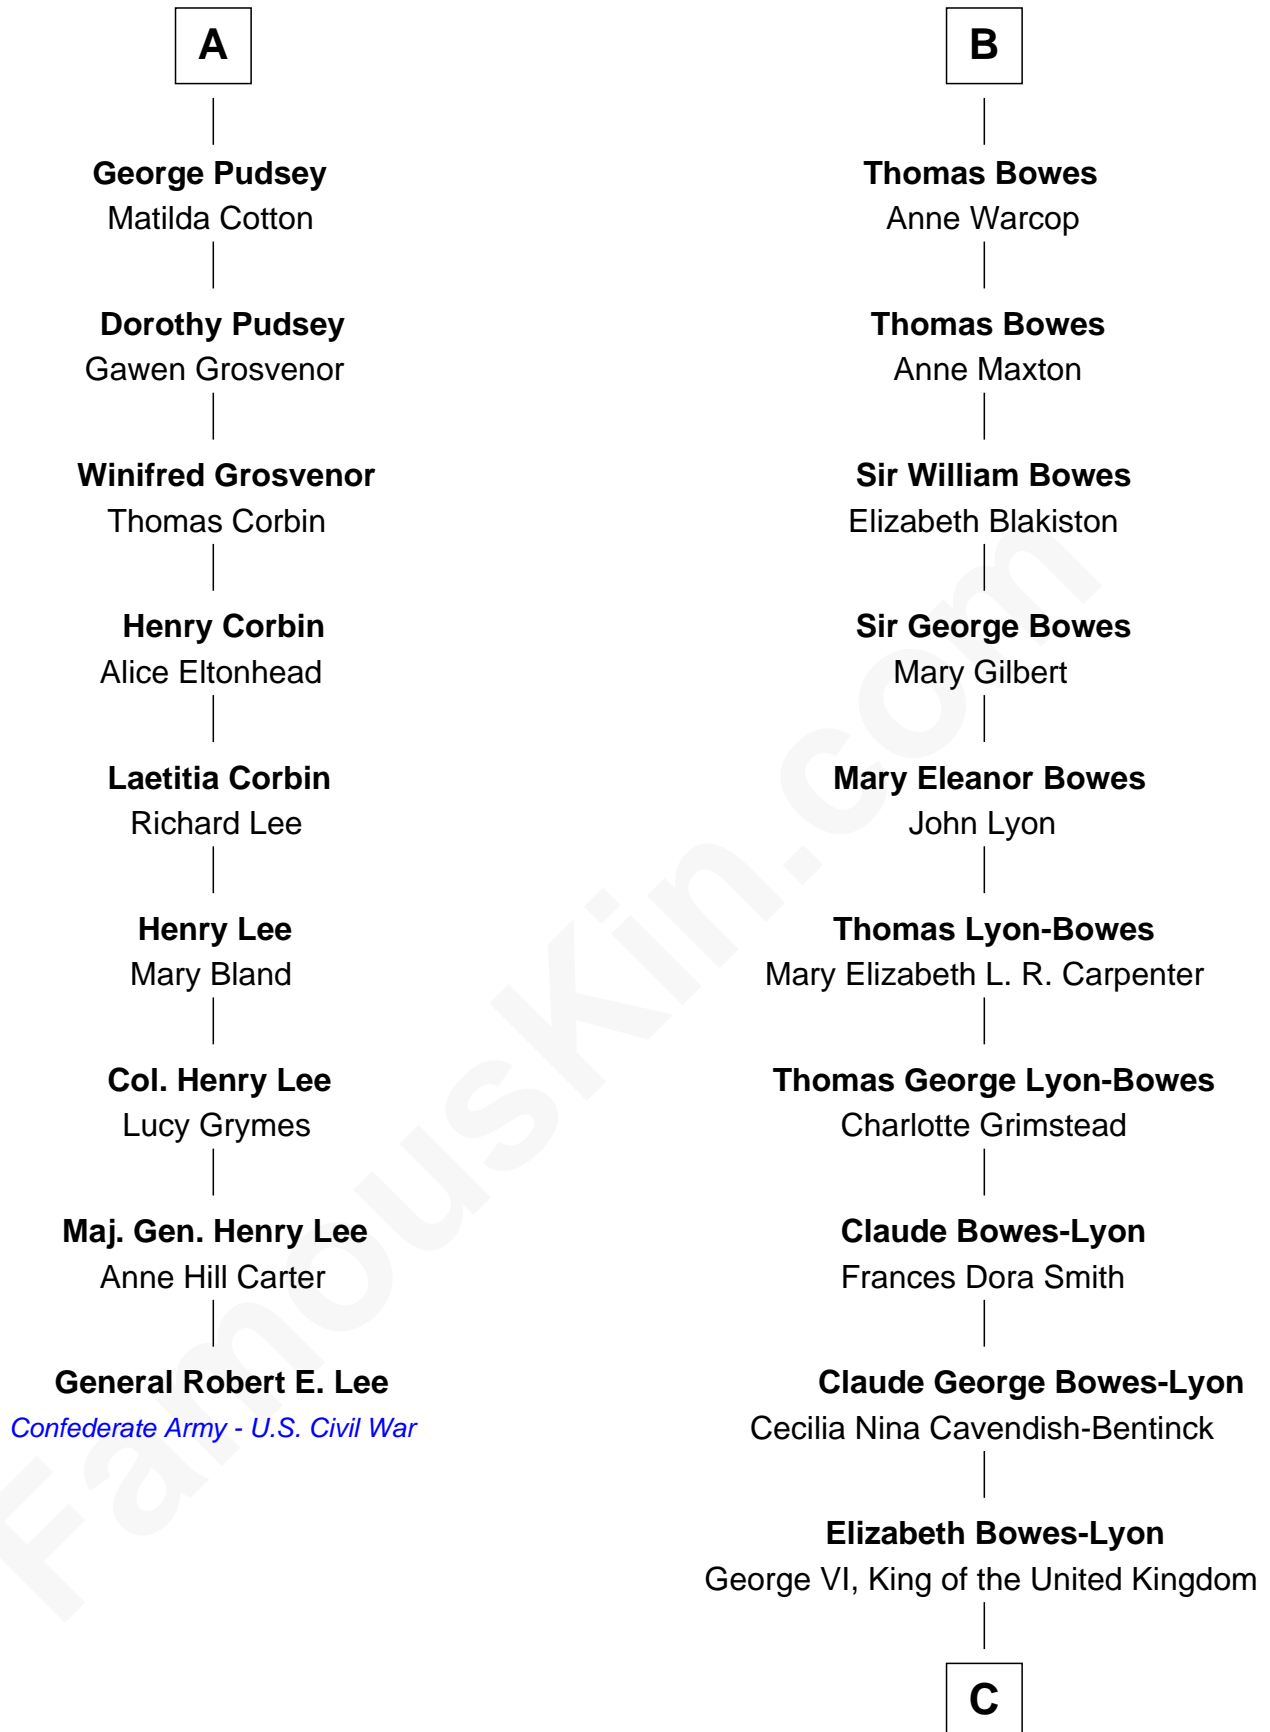

# FamousKin.com Relationship Chart of

**General Robert E. Lee**

*Confederate Army - U.S. Civil War*

15th cousin 4 times removed of

**Prince William**

*Prince of Wales*

**C**

**Elizabeth II, Queen of the United Kingdom**

Prince Philip of Edinburgh

**Charles III, King of the United Kingdom**

Princess Diana Frances Spencer

**Prince William**

*Prince of Wales*

FamousKin.com