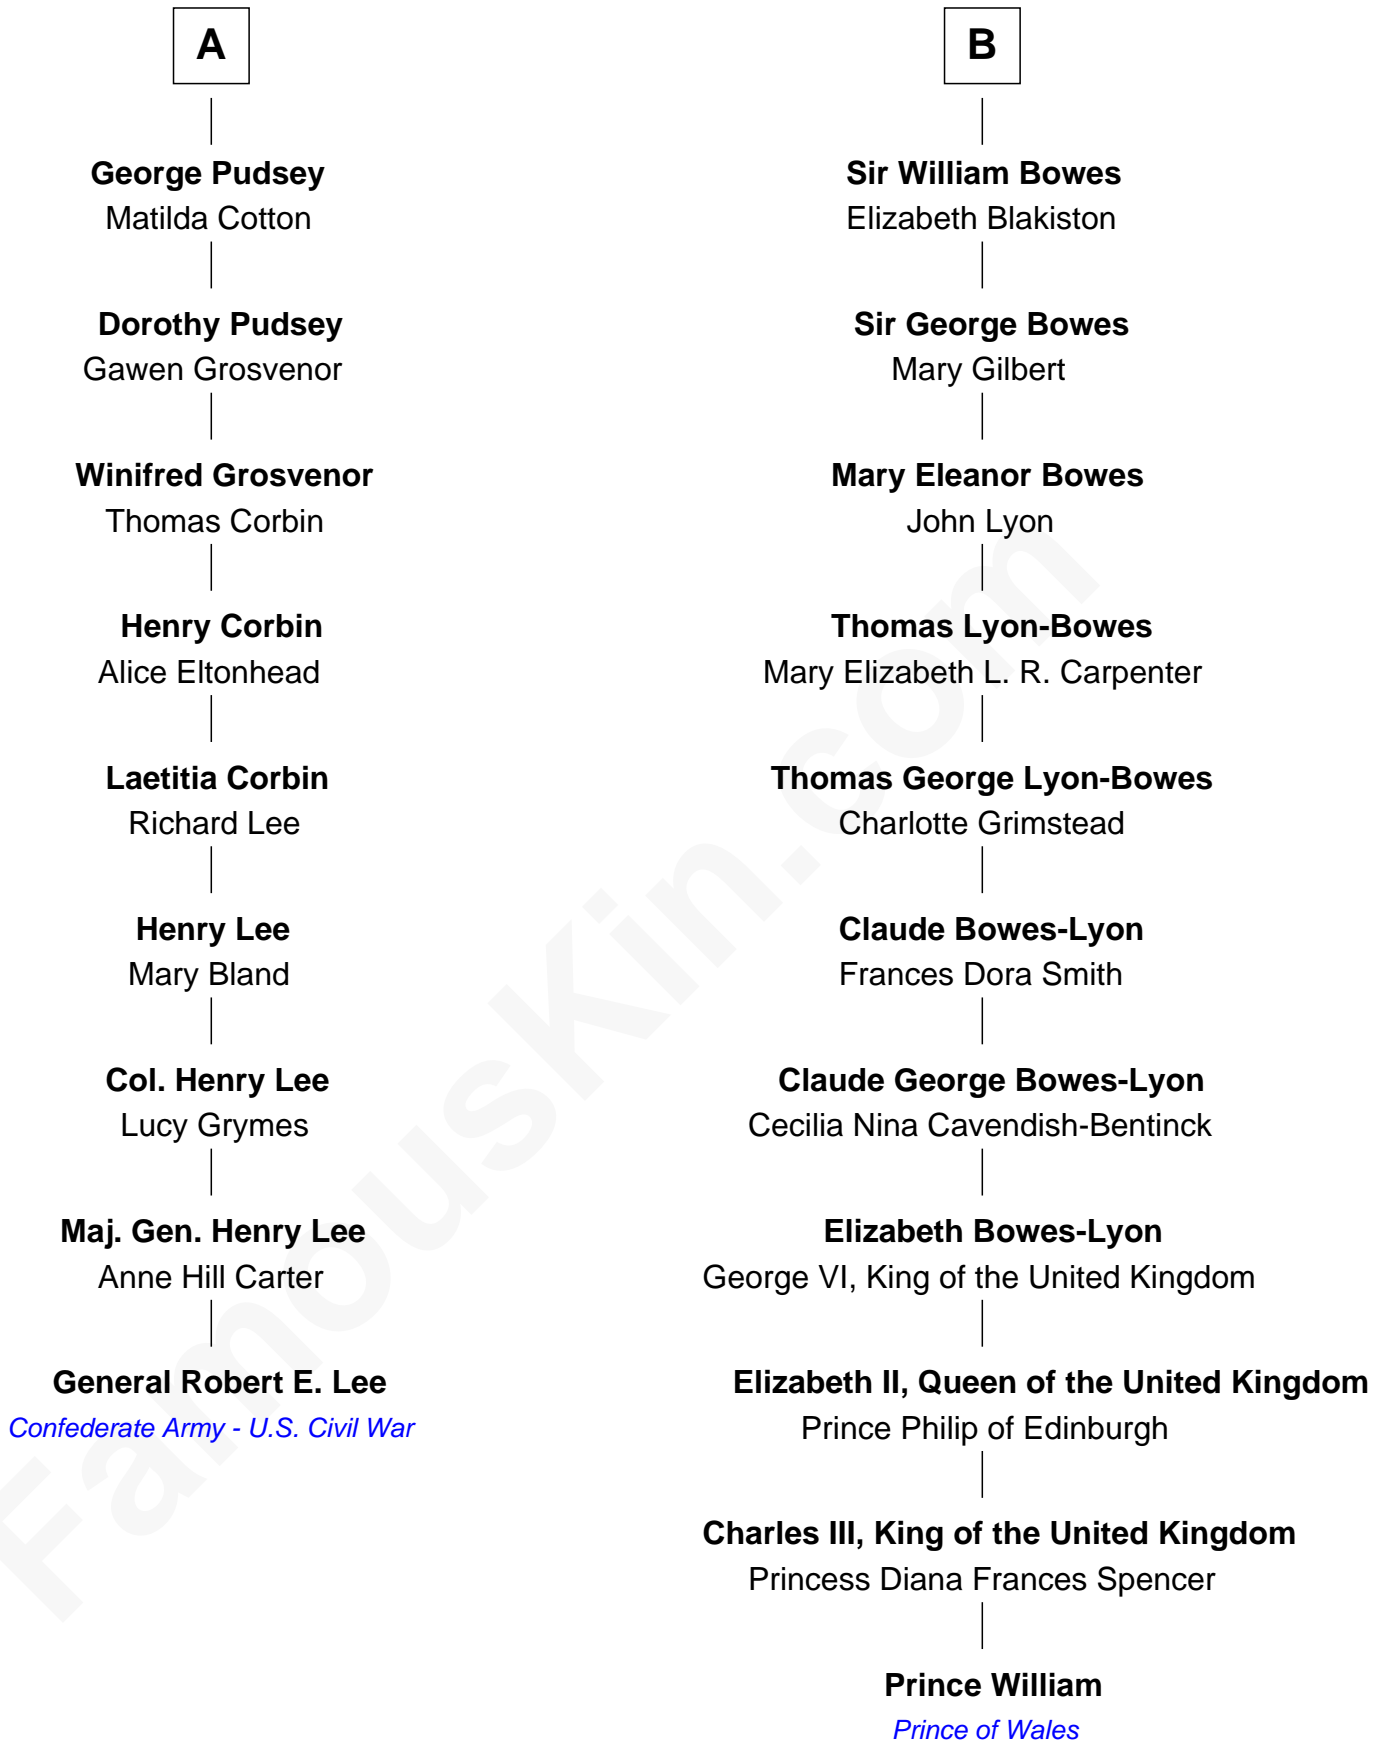

FamousKin.com Relationship Chart of

General Robert E. Lee

Confederate Army - U.S. Civil War

15th cousin 2 times removed of

Prince William

Prince of Wales

Henry FitzHugh

Elizabeth Grey

Eleanor Fitzhugh
Sir Thomas Tunstall

Margaret Tunstall
Sir Ralph Pudsey

Sir John Pudsey
Grace Hamerton

Henry Pudsey
Margaret Conyers

Rowland Pudsey
Edith Hare

William Pudsey
Eleanor Montfort

Robert Pudsey
Eleanor Harman

A

Sir William FitzHugh
Margery Willoughby

Maud FitzHugh
Sir William Bowes

Sir Ralph Bowes
Margery Conyers

Richard Bowes
Elizabeth Aske

Sir George Bowes
Jane Talbot

Thomas Bowes
Anne Warcop

Thomas Bowes
Anne Maxton

B

William photo by [InSapphoWeTrust](#) (CC BY-SA 2.0)