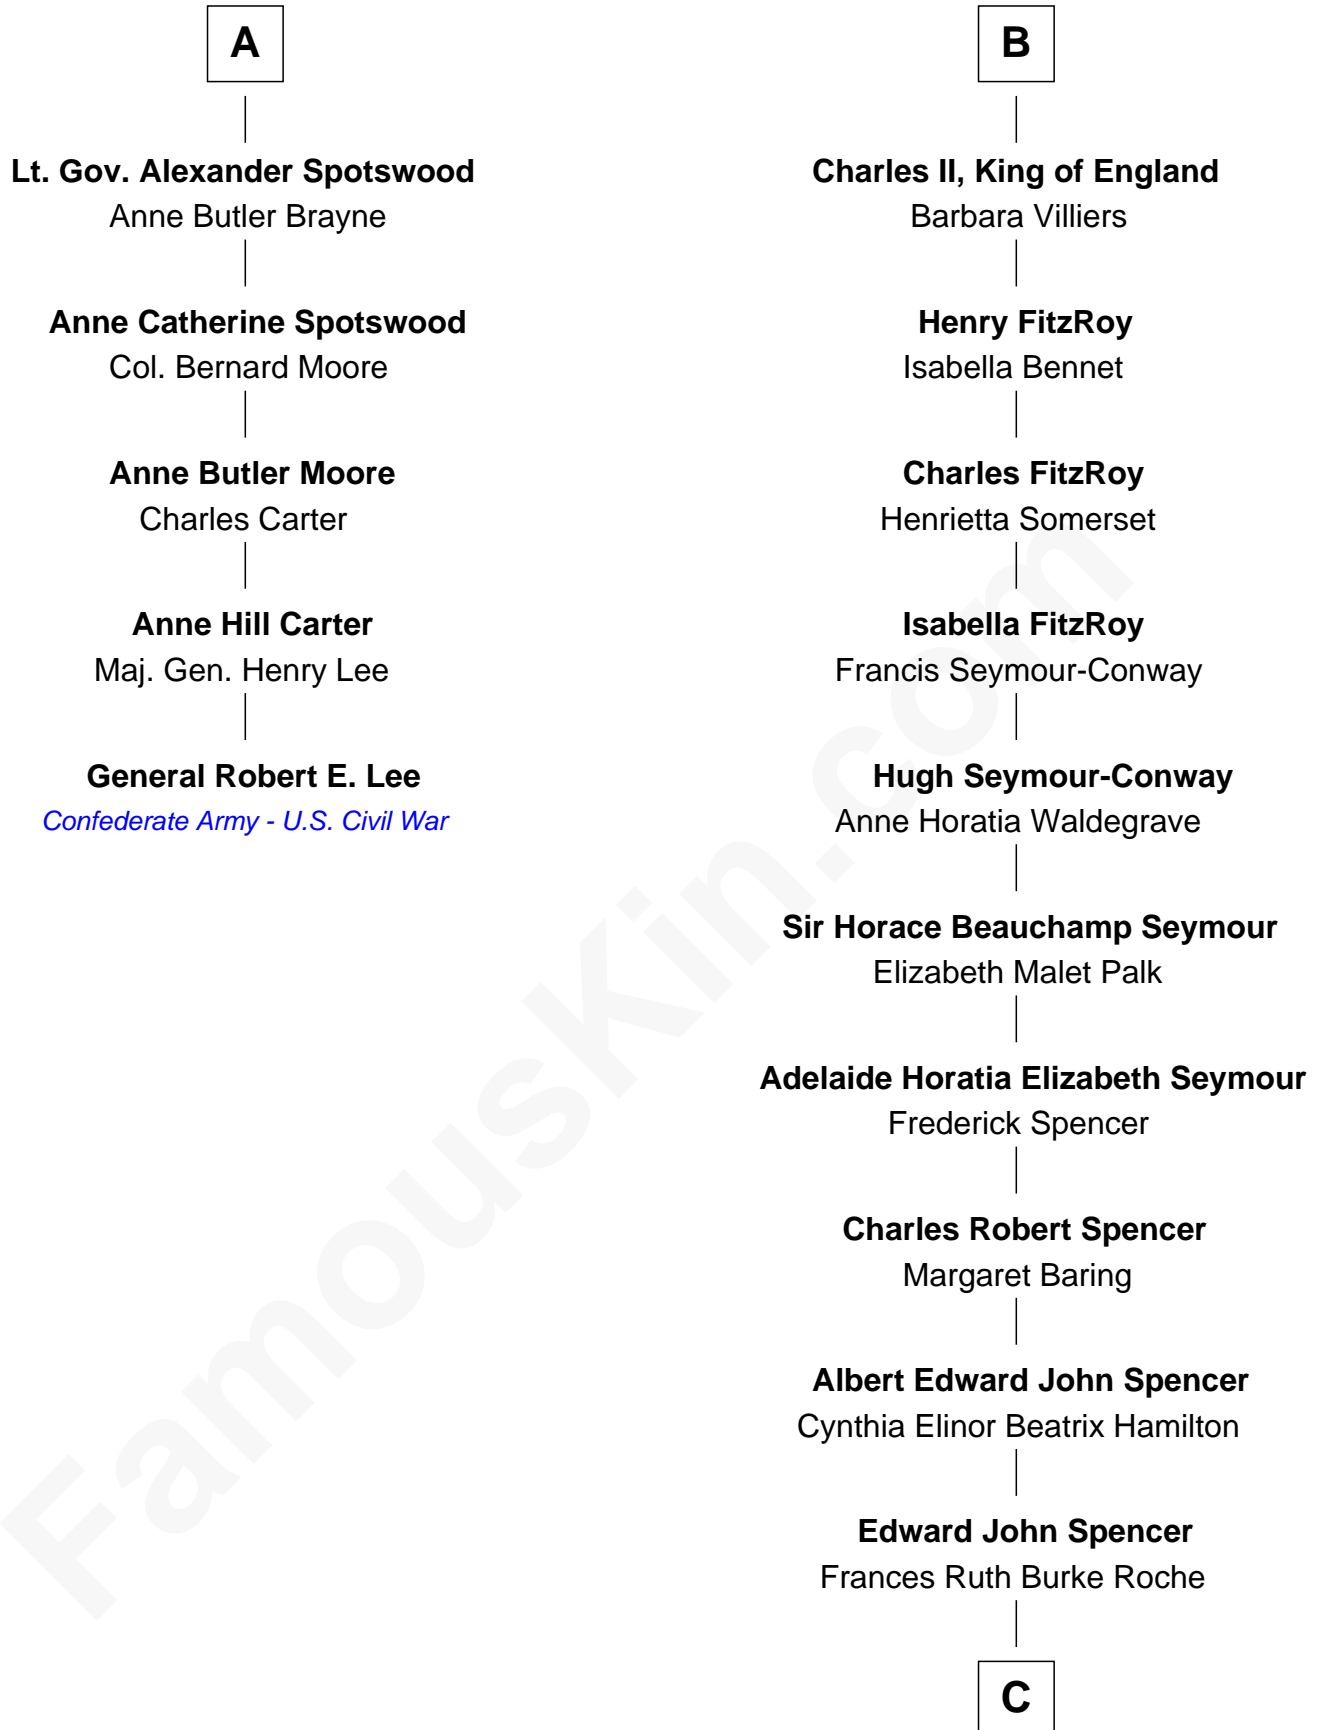

FamousKin.com Relationship Chart of

General Robert E. Lee

Confederate Army - U.S. Civil War

11th cousin 7 times removed of

Prince William

Prince of Wales

C

Princess Diana Frances Spencer
Charles III, King of the United Kingdom