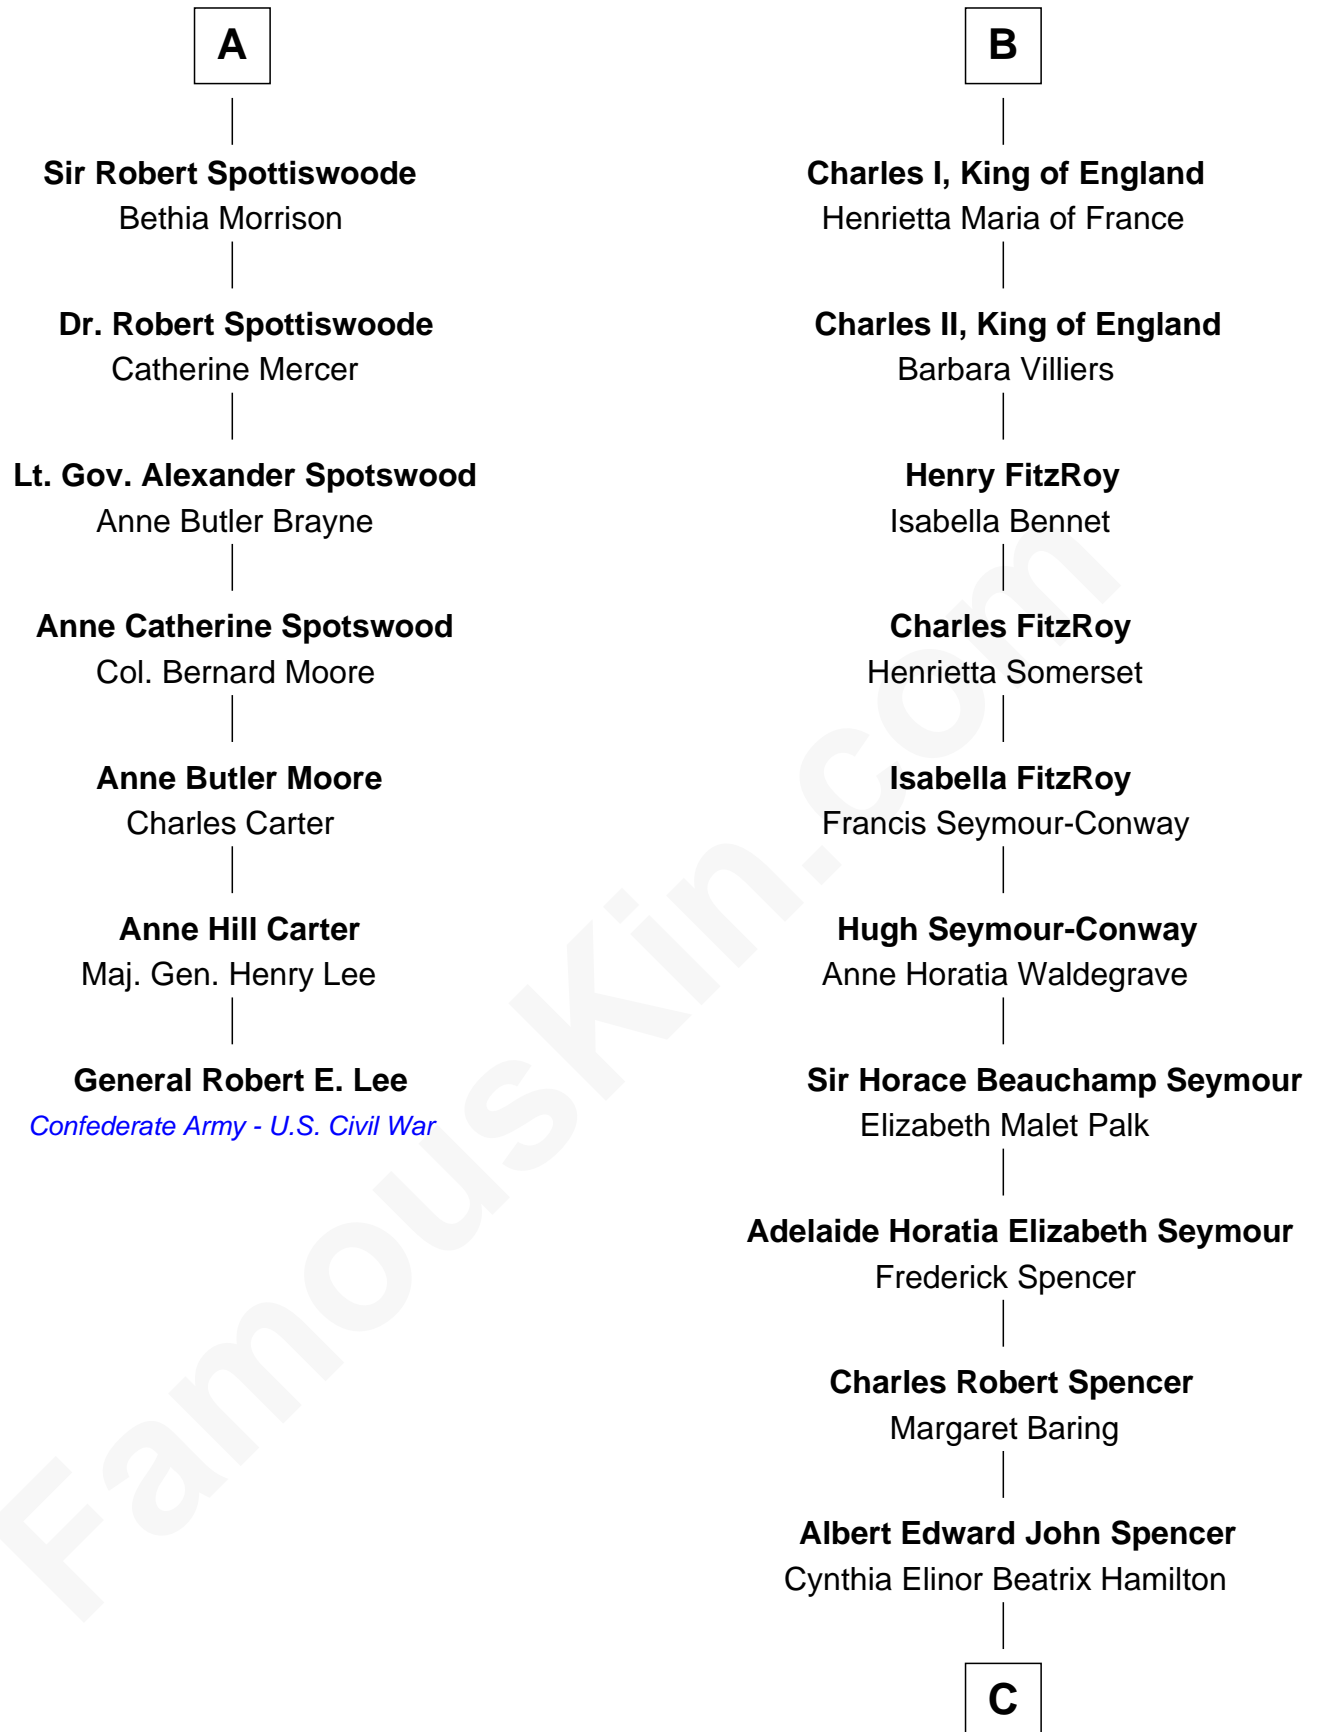

FamousKin.com Relationship Chart of

General Robert E. Lee

Confederate Army - U.S. Civil War

13th cousin 6 times removed of

Prince William

Prince of Wales

Robert III, King of Scotland

Anabella Drummond

C

Edward John Spencer
Frances Ruth Burke Roche

Princess Diana Frances Spencer
Charles III, King of the United Kingdom

Prince William
Prince of Wales

FamousKin.com