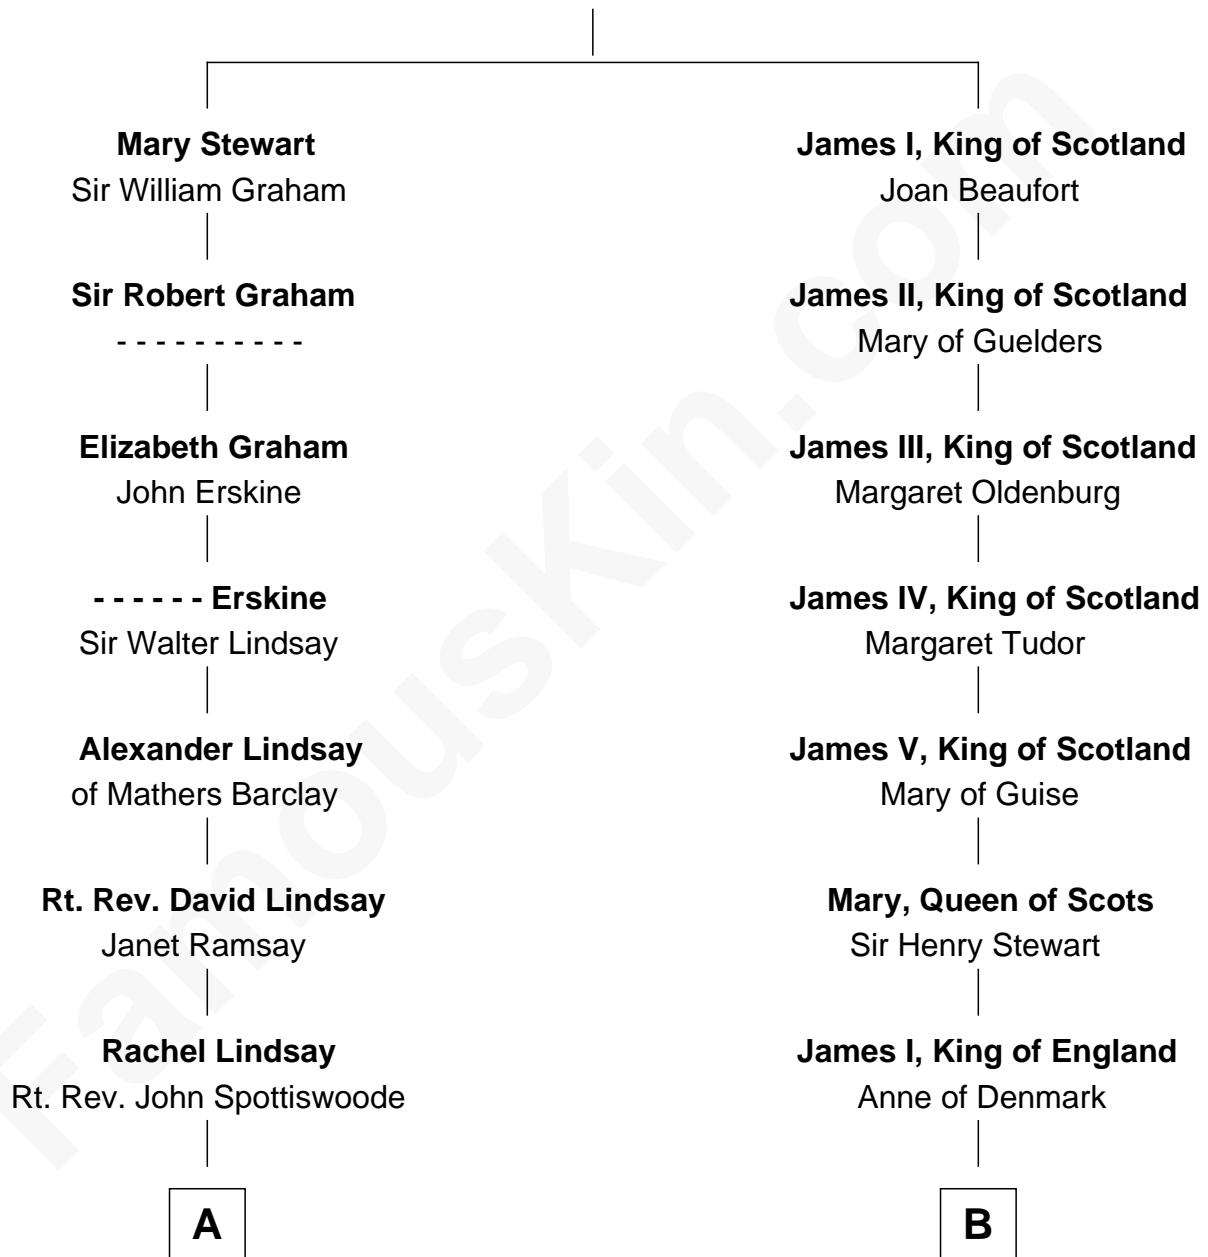

FamousKin.com Relationship Chart of

General Robert E. Lee

Confederate Army - U.S. Civil War

13th cousin 6 times removed of

Prince William

Prince of Wales

Robert III, King of Scotland

Anabella Drummond

C

Edward John Spencer
Frances Ruth Burke Roche

Princess Diana Frances Spencer
Charles III, King of the United Kingdom

Prince William
Prince of Wales

FamousKin.com