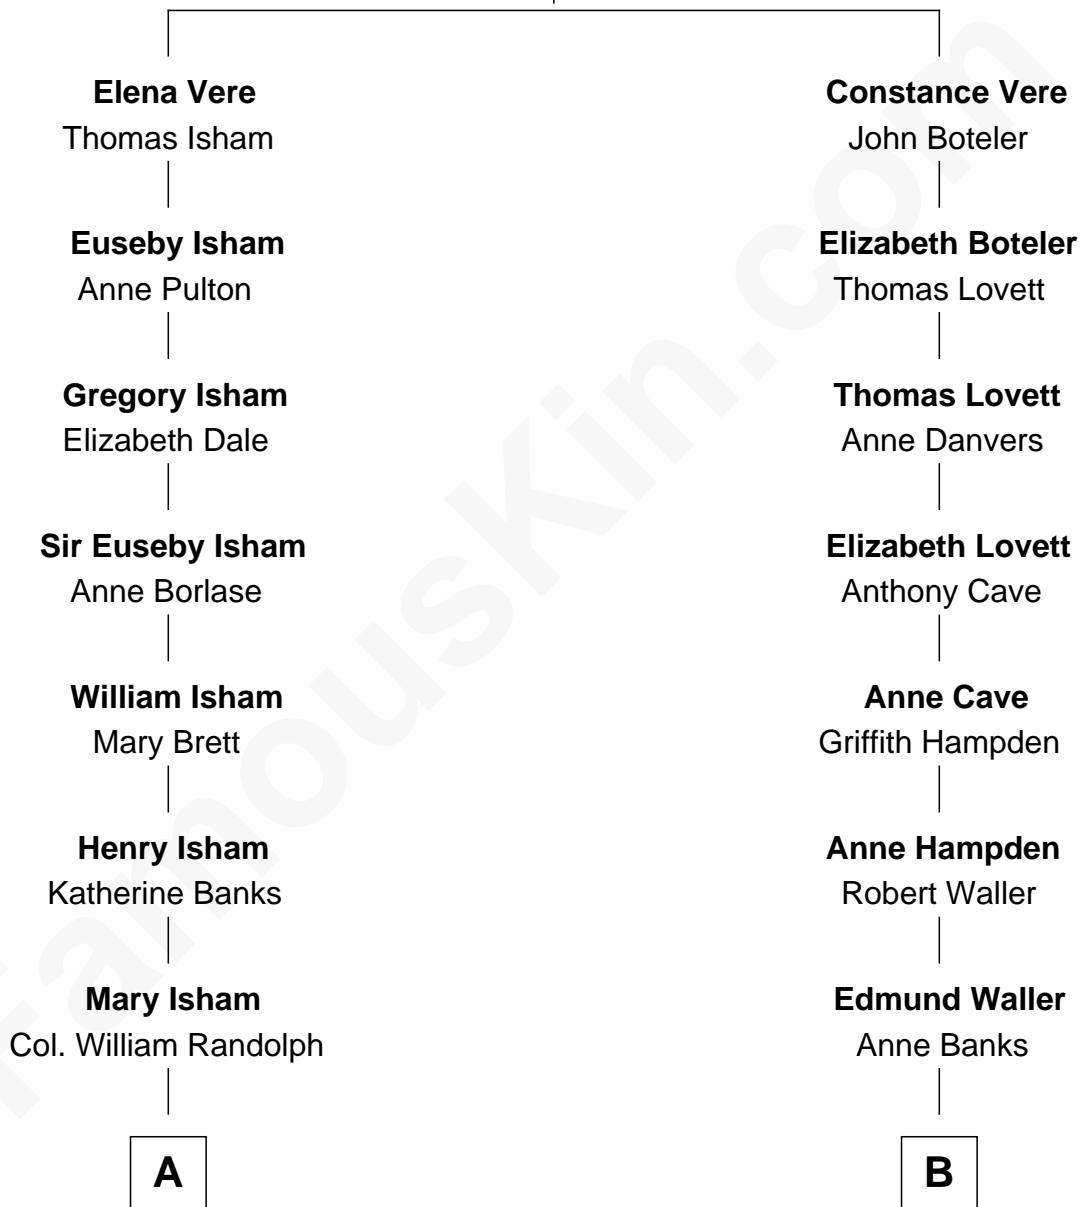

FamousKin.com Relationship Chart of

General Robert E. Lee

Confederate Army - U.S. Civil War

11th cousin 8 times removed of

Prince William

Prince of Wales

Richard Vere

Isabel Green

C

Edward John Spencer
Frances Ruth Burke Roche

Princess Diana Frances Spencer
Charles III, King of the United Kingdom

Prince William
Prince of Wales

FamousKin.com