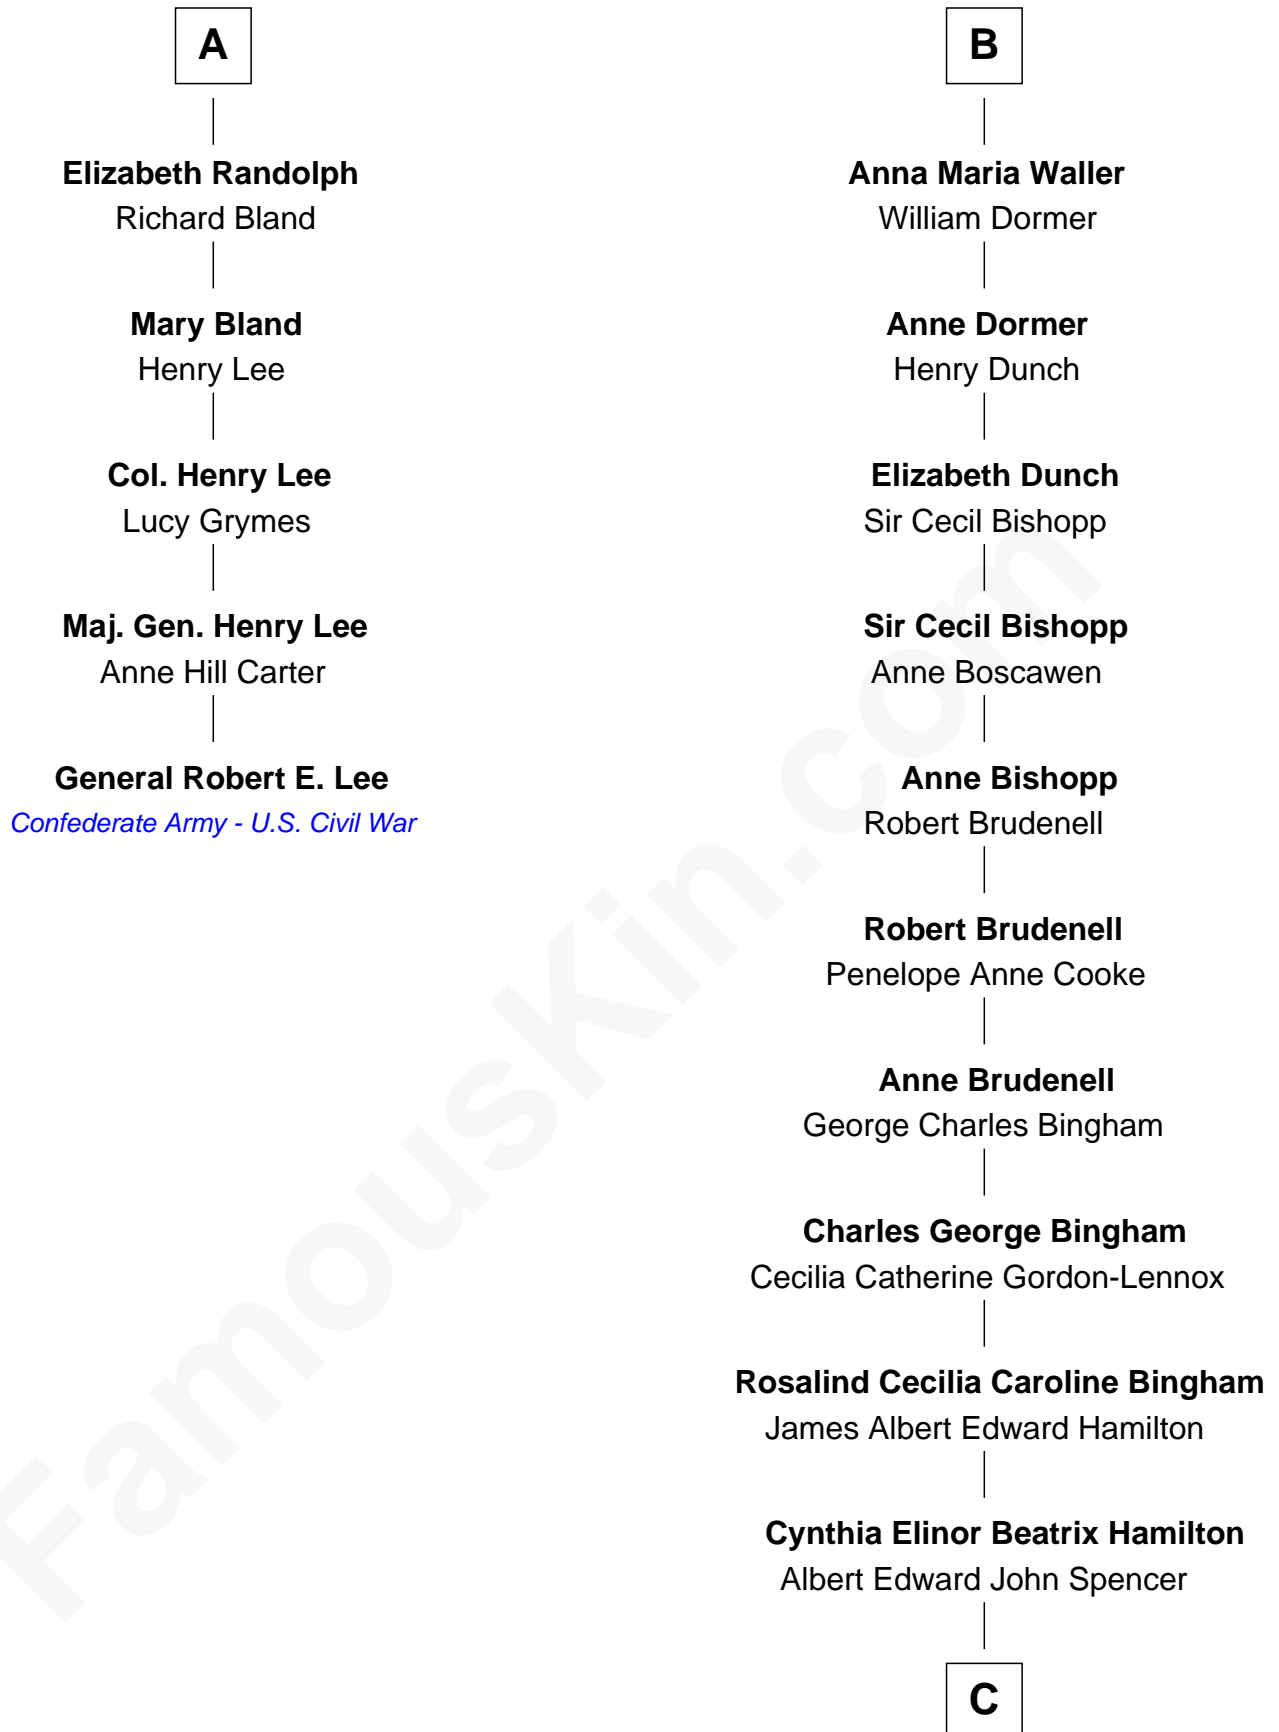

FamousKin.com Relationship Chart of

General Robert E. Lee

Confederate Army - U.S. Civil War

11th cousin 8 times removed of

Prince William

Prince of Wales

Richard Vere

Isabel Green

C

Edward John Spencer
Frances Ruth Burke Roche

Princess Diana Frances Spencer
Charles III, King of the United Kingdom

Prince William
Prince of Wales

FamousKin.com