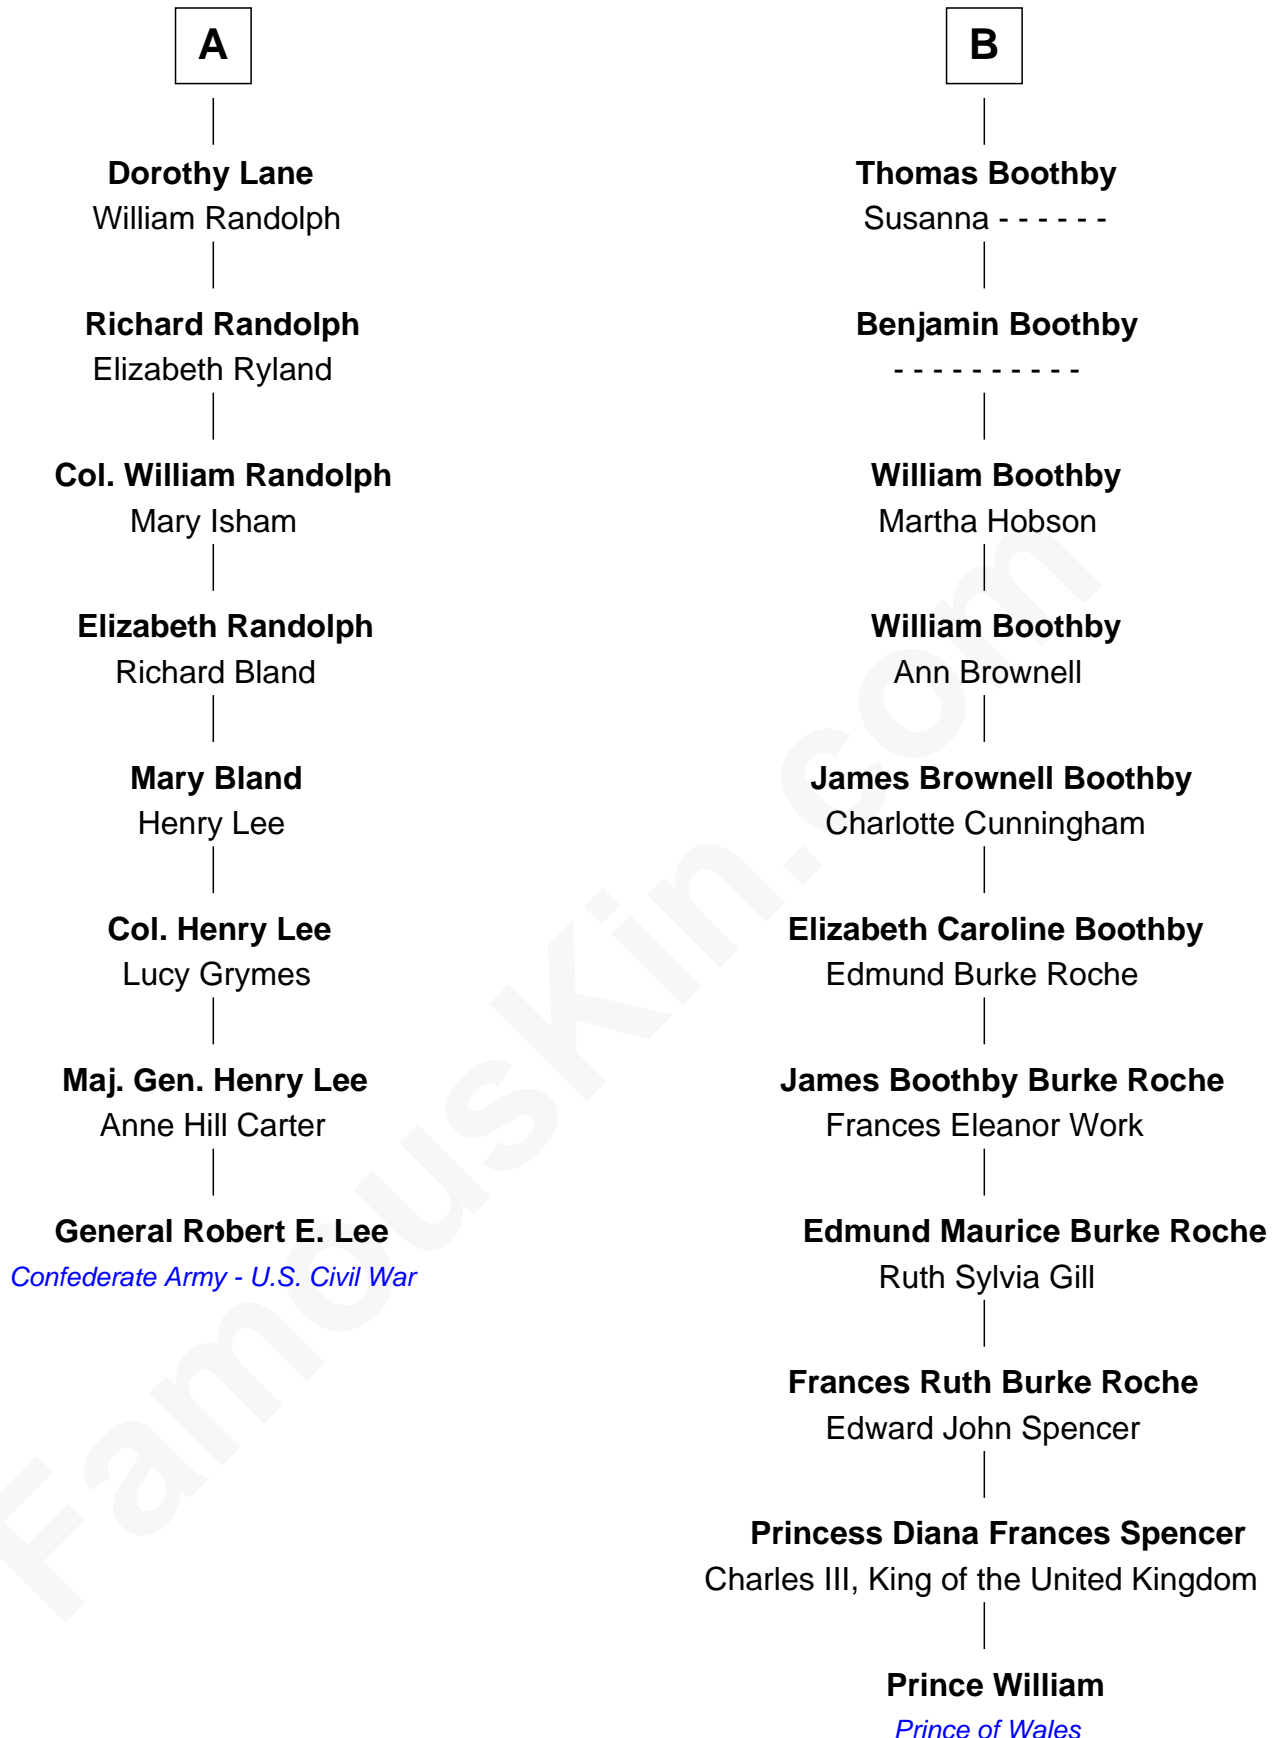

FamousKin.com Relationship Chart of

General Robert E. Lee

Confederate Army - U.S. Civil War

14th cousin 3 times removed of

Prince William

Prince of Wales

James Touchet
Eleanor de Holland

Elizabeth Touchet
Edward Brooke

Elizabeth Brooke
Sir Robert Tanfield

Robert Tanfield
Catherine Neville

William Tanfield
Elizabeth Stavely

Frances Tanfield
Bridget Cave

Anne Tanfield
Clement Vincent

Elizabeth Vincent
Richard Lane

A

Margaret Touchet

Elizabeth - - - - -
Sir John Ludlow

Anne Ludlow
Thomas Vernon

Eleanor Vernon
Francis Curzon

John Curzon
Millicent Sacheverell

Eleanor Curzon
Richard Boothby

Richard Boothby
Grisel Halford

B

William photo by [InSapphoWeTrust](#) (CC BY-SA 2.0)