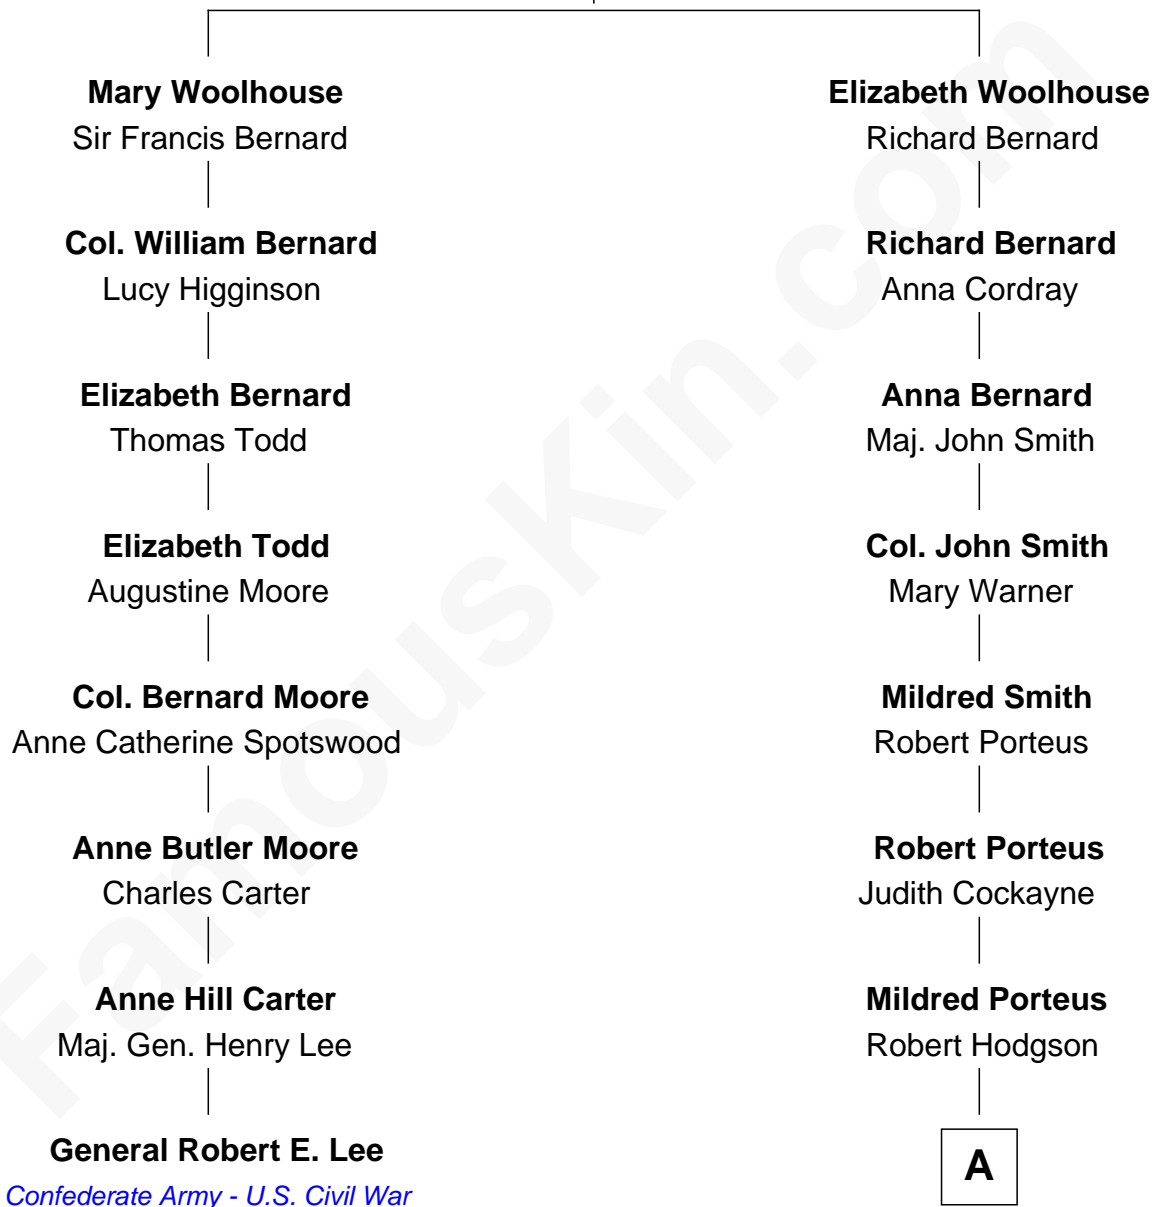

FamousKin.com Relationship Chart of

General Robert E. Lee

Confederate Army - U.S. Civil War

7th cousin 7 times removed of

Prince William

Prince of Wales

Anthony Woolhouse

Millicent Strelley

A

Very Rev. Robert Hodgson

Mary Tucker

Henrietta Mildred Hodgson

Oswald Smith

Frances Dora Smith

Claude Bowes-Lyon

Claude George Bowes-Lyon