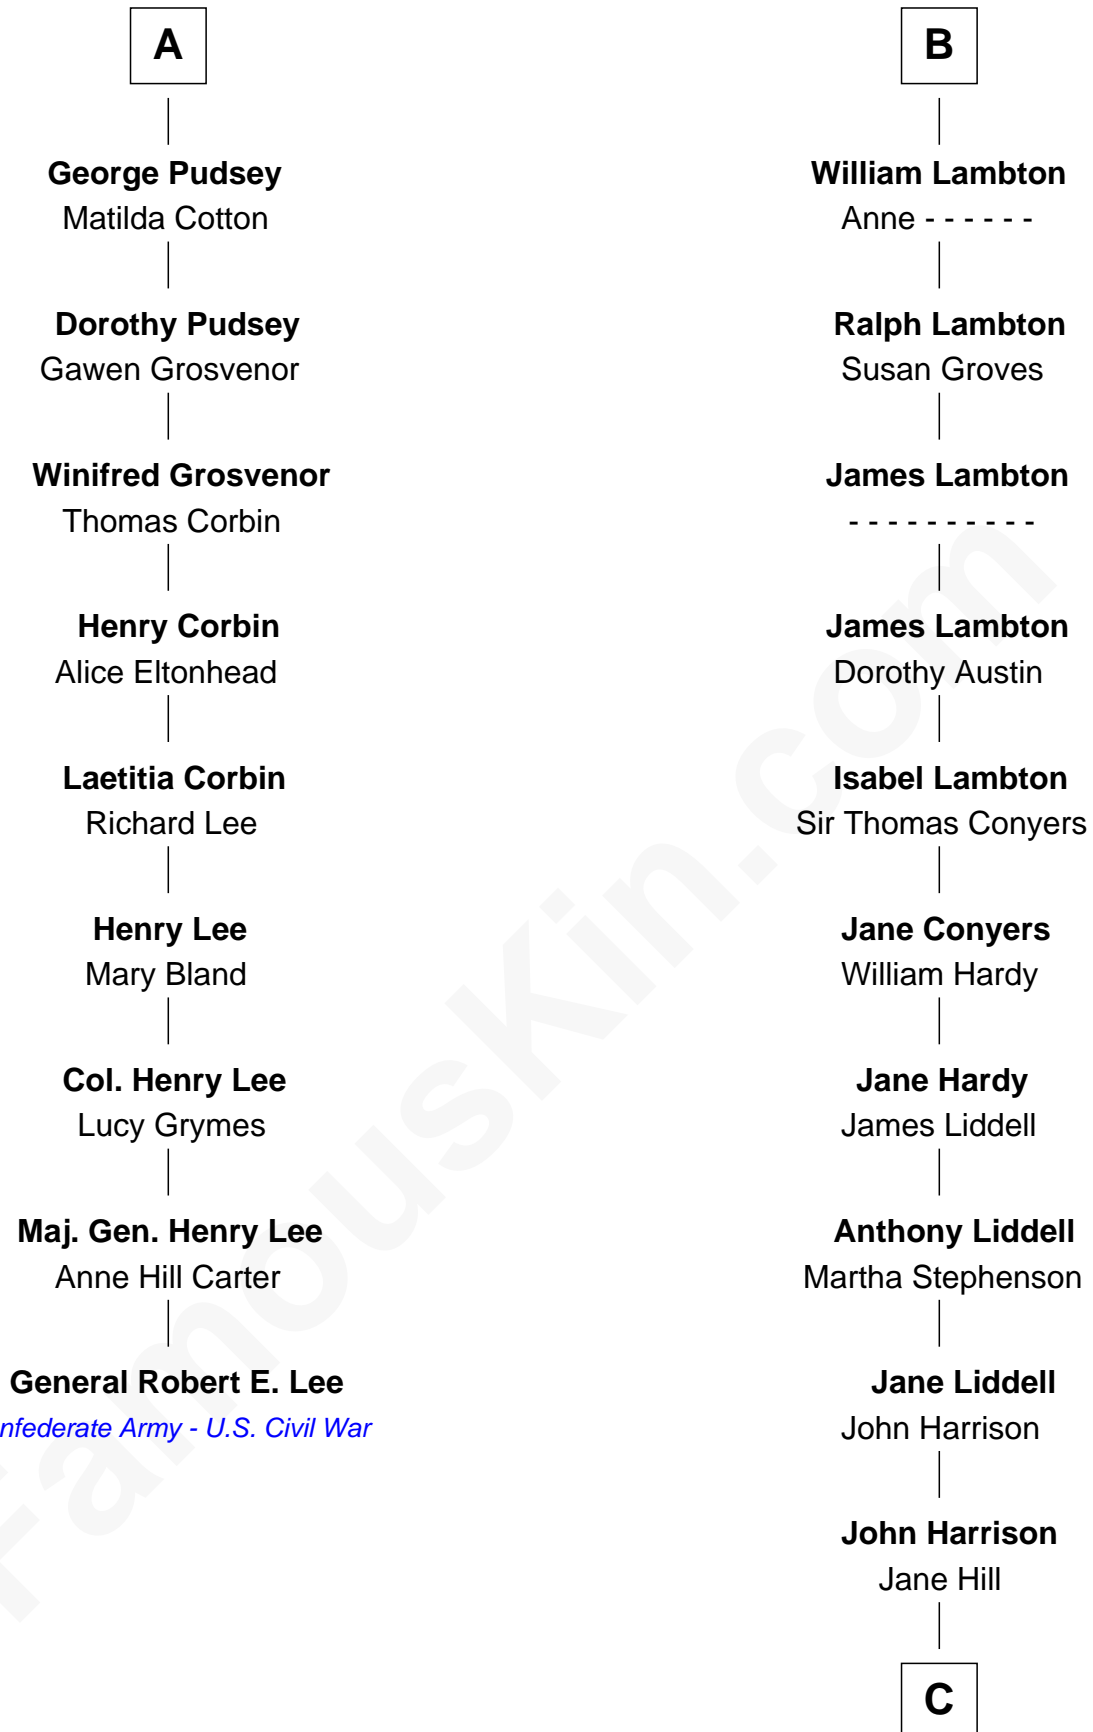

FamousKin.com Relationship Chart of

General Robert E. Lee

Confederate Army - U.S. Civil War

15th cousin 5 times removed of

Catherine Middleton

Princess of Wales

C

Thomas Harrison

Elizabeth Mary Temple

Dorothy Harrison

Ronald John James Goldsmith

Carole Elizabeth Goldsmith

Michael Francis Middleton

Catherine Middleton

Princess of Wales