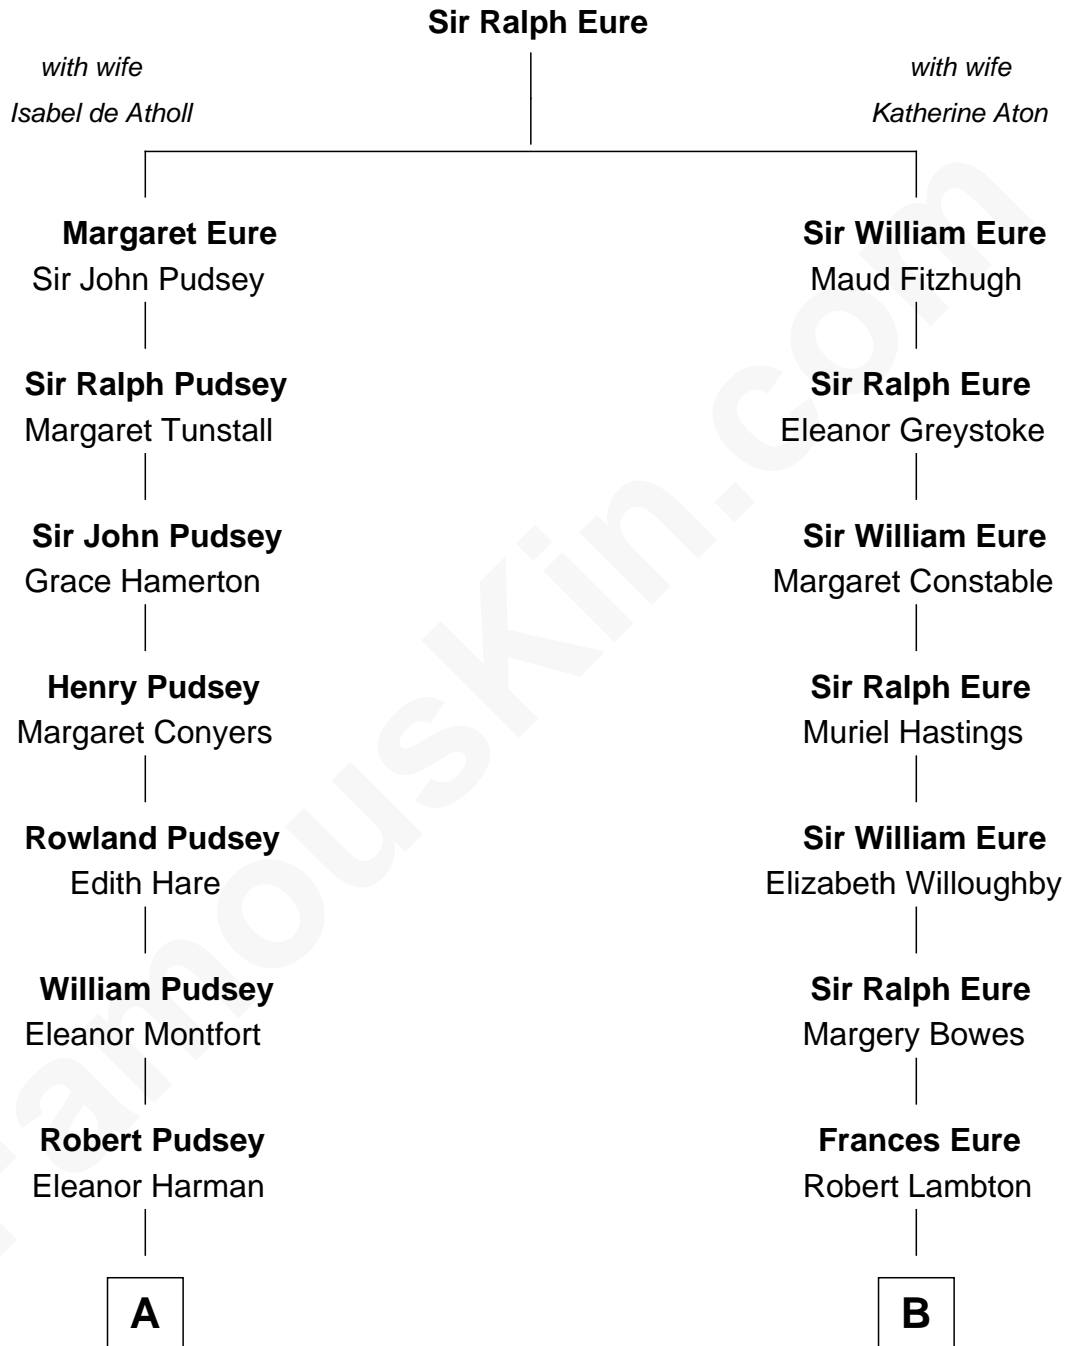

FamousKin.com Relationship Chart of

General Robert E. Lee

Confederate Army - U.S. Civil War

15th cousin 5 times removed of

Catherine Middleton

Princess of Wales

C

Thomas Harrison

Elizabeth Mary Temple

Dorothy Harrison

Ronald John James Goldsmith

Carole Elizabeth Goldsmith

Michael Francis Middleton

Catherine Middleton

Princess of Wales