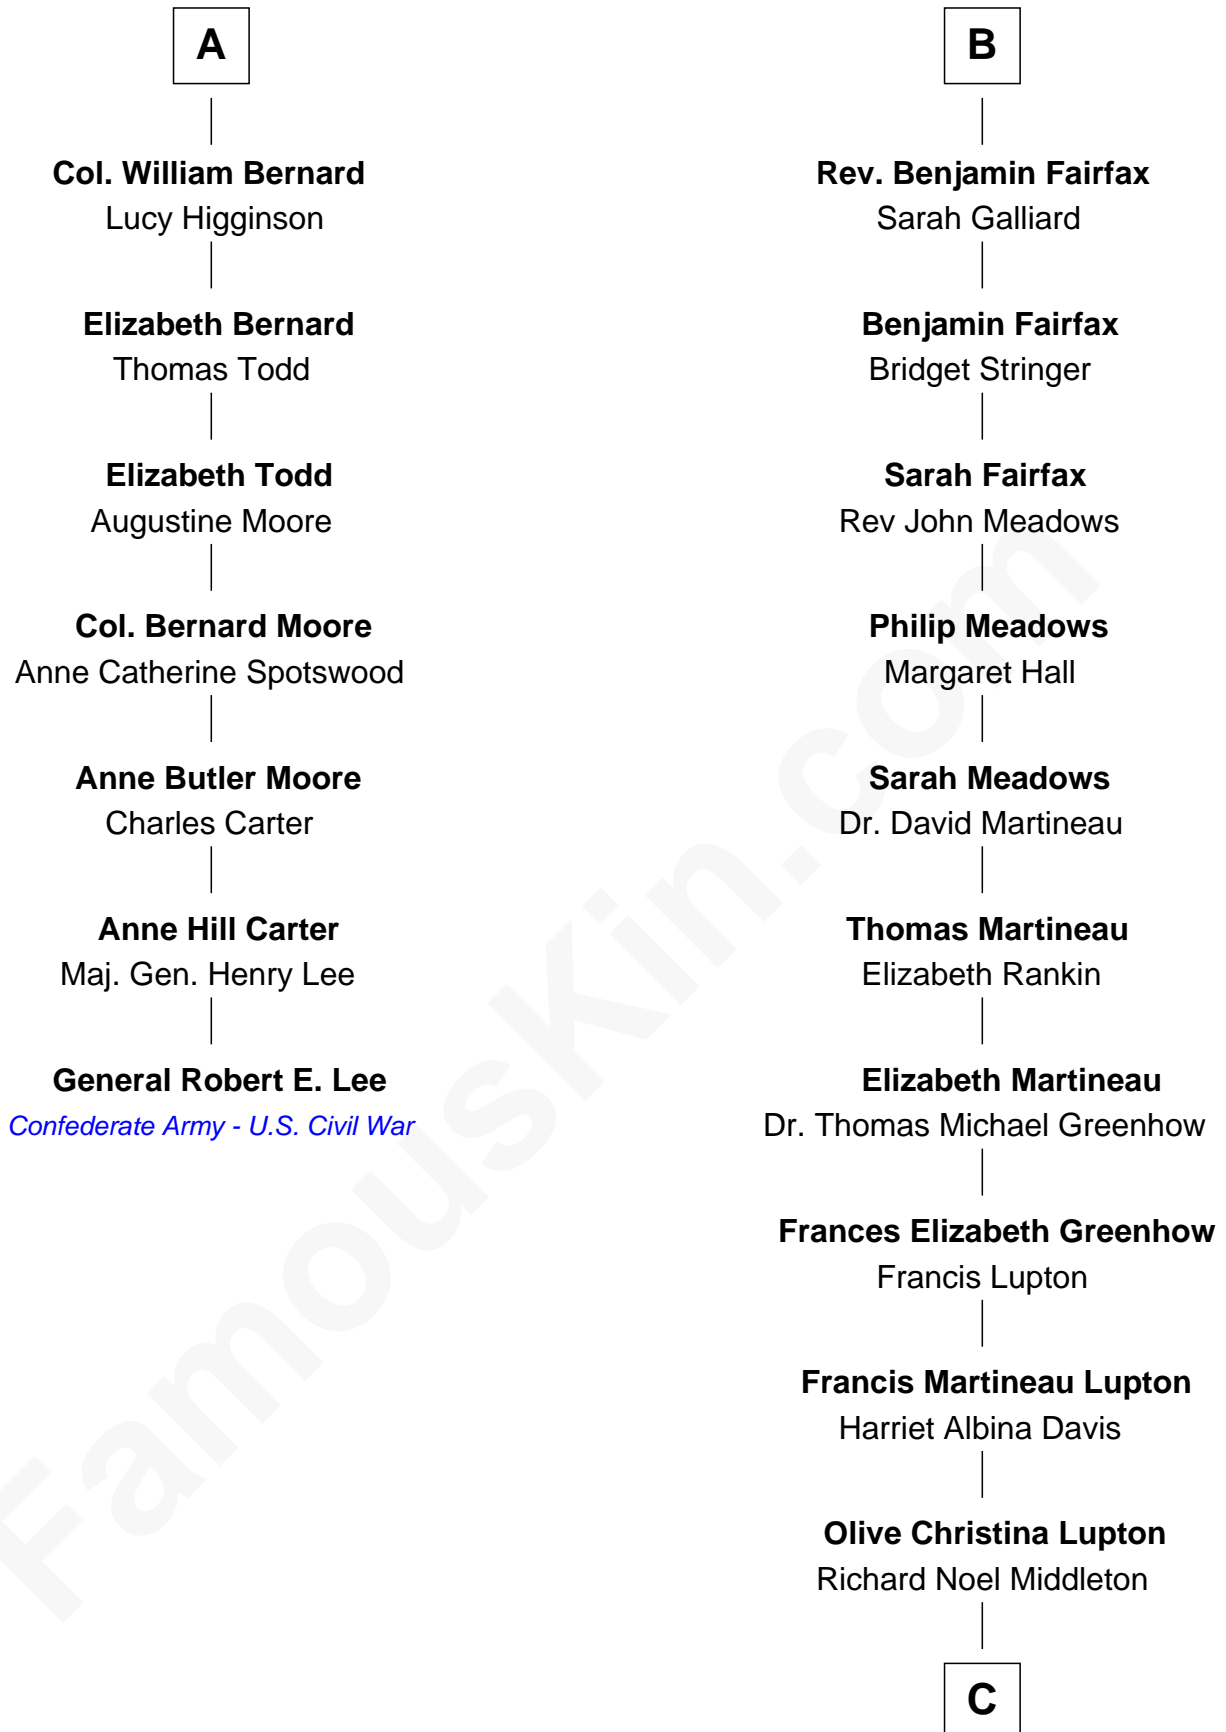

FamousKin.com Relationship Chart of

General Robert E. Lee

Confederate Army - U.S. Civil War

13th cousin 6 times removed of

Catherine Middleton

Princess of Wales

Margaret de Stafford

Sir Ralph Neville

C

Peter Francis Middleton

Valerie Glassborow

Michael Francis Middleton

Carole Elizabeth Goldsmith

Catherine Middleton

Princess of Wales

FamousKin.com