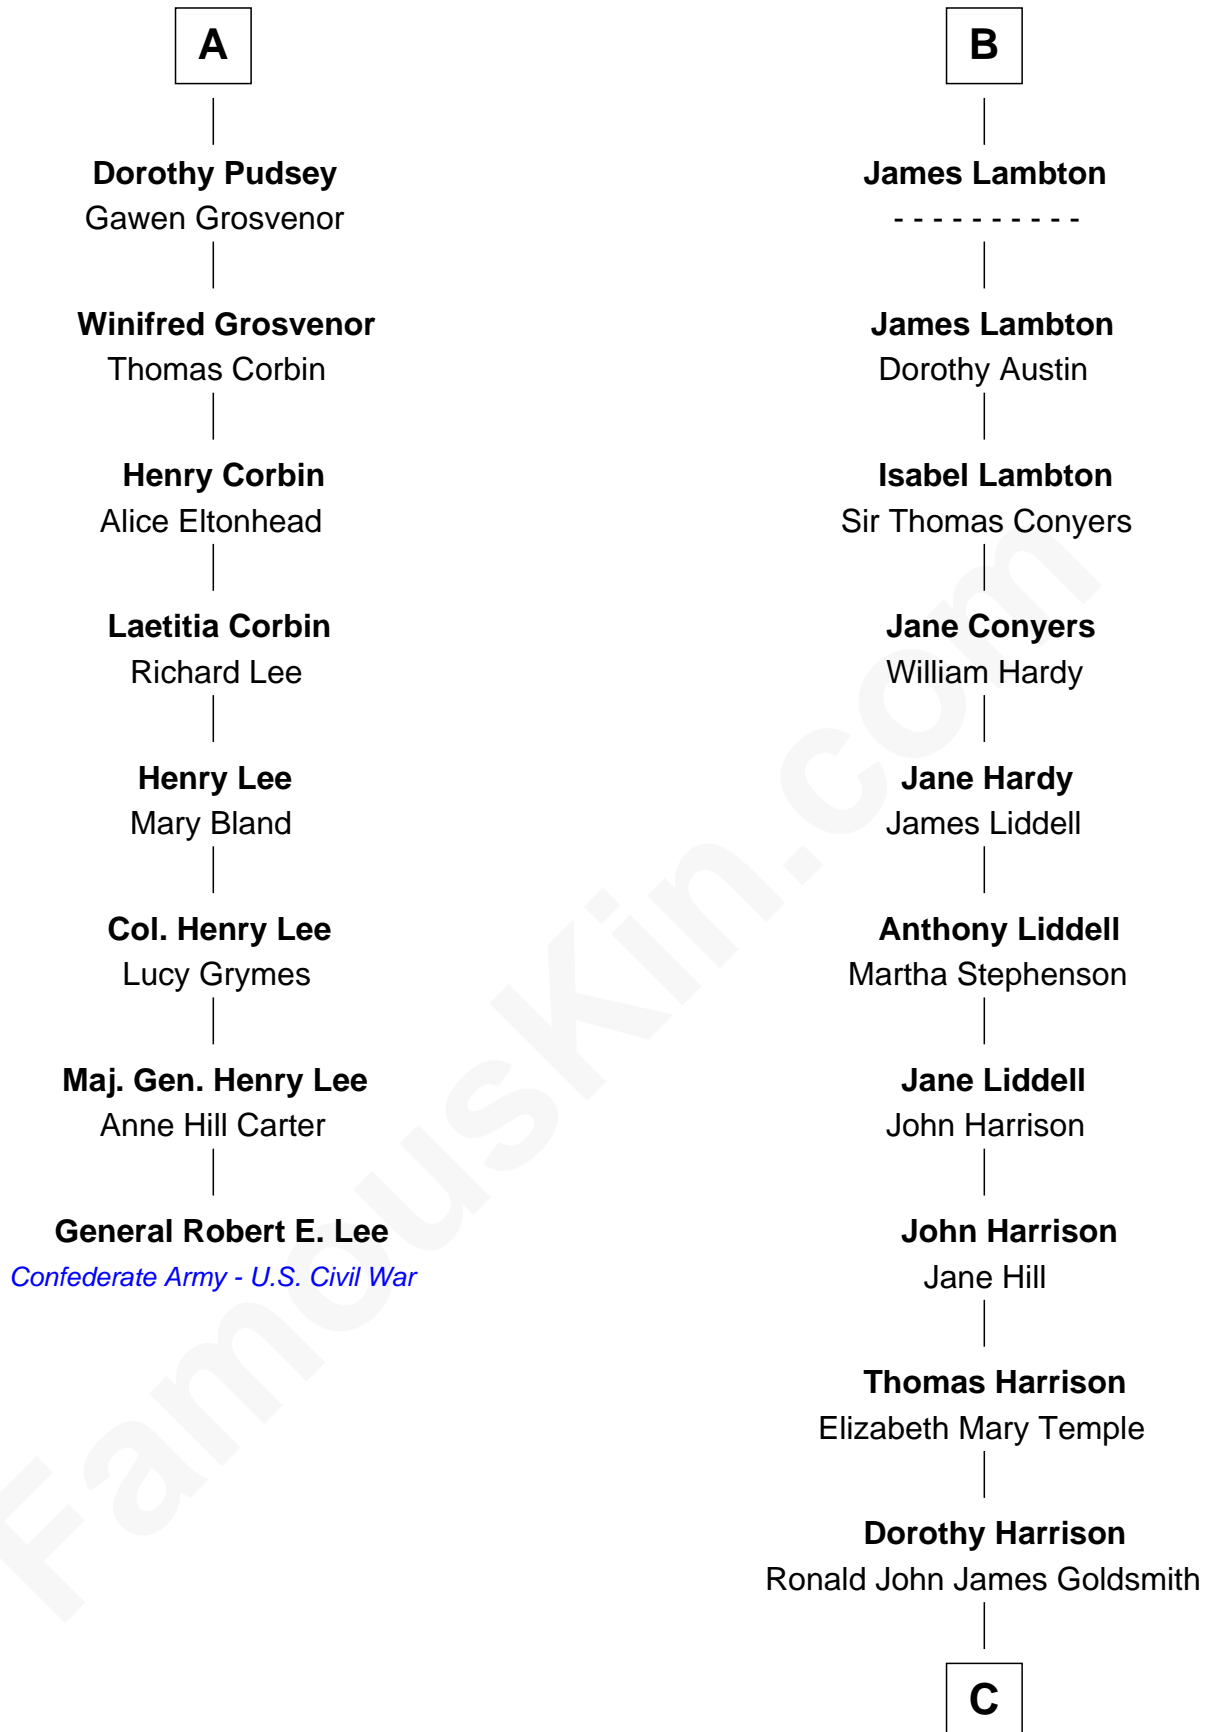

FamousKin.com Relationship Chart of

General Robert E. Lee

Confederate Army - U.S. Civil War

14th cousin 4 times removed of

Catherine Middleton

Princess of Wales

C

Carole Elizabeth Goldsmith

Michael Francis Middleton

Catherine Middleton

Princess of Wales

FamousKin.com