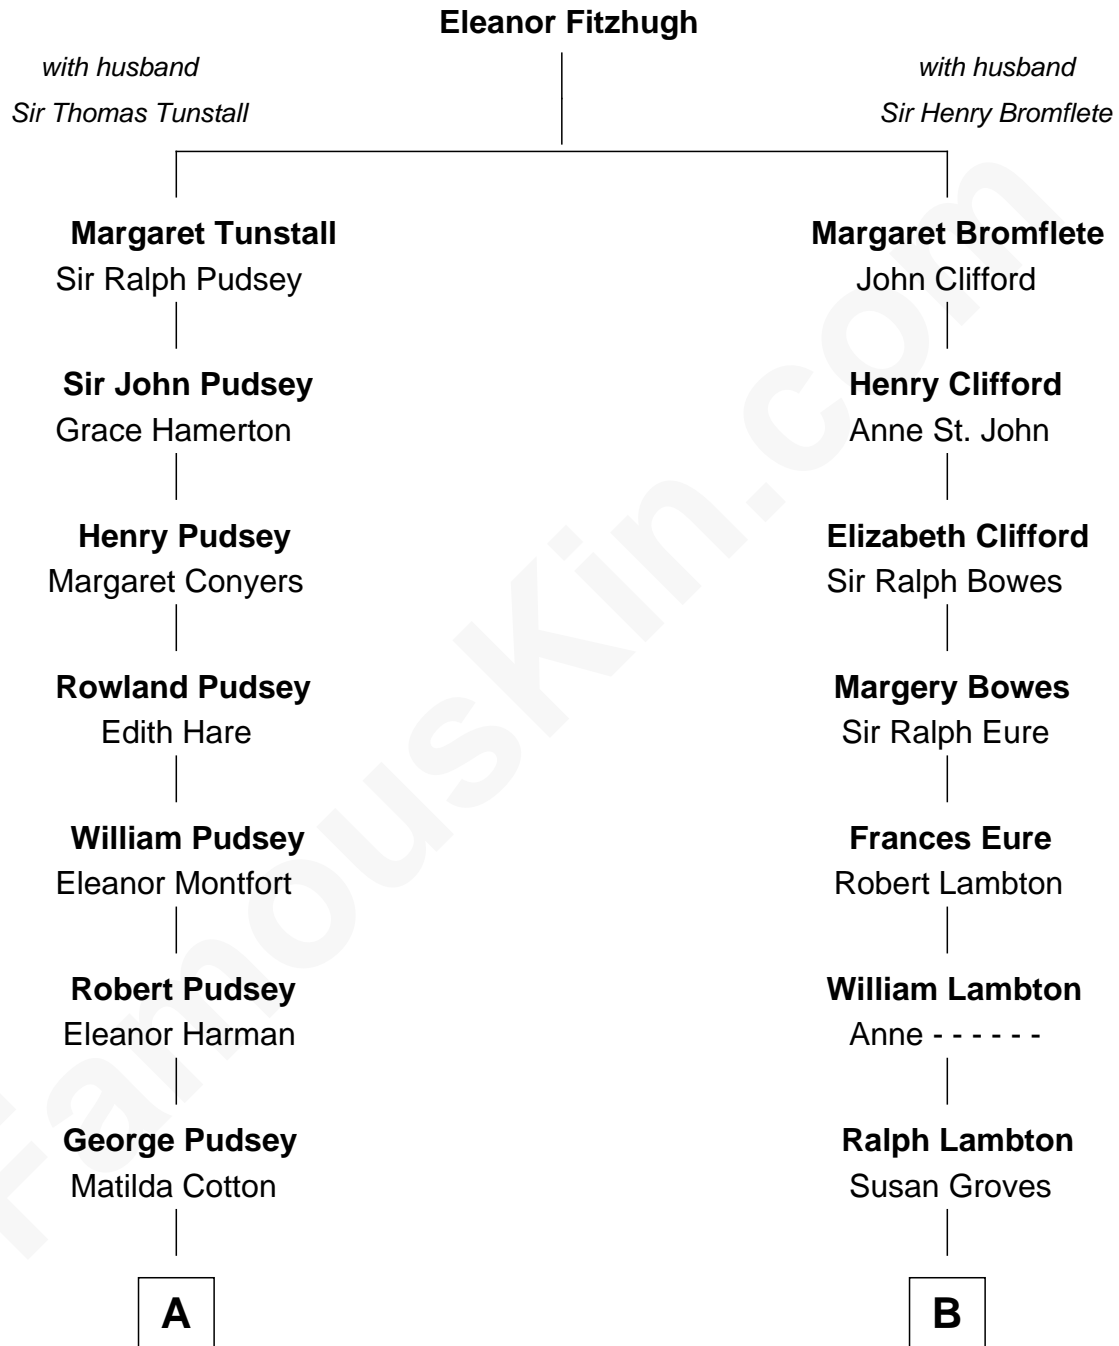

FamousKin.com Relationship Chart of

General Robert E. Lee

Confederate Army - U.S. Civil War

14th cousin 4 times removed of

Catherine Middleton

Princess of Wales

C

Carole Elizabeth Goldsmith

Michael Francis Middleton

Catherine Middleton

Princess of Wales

FamousKin.com